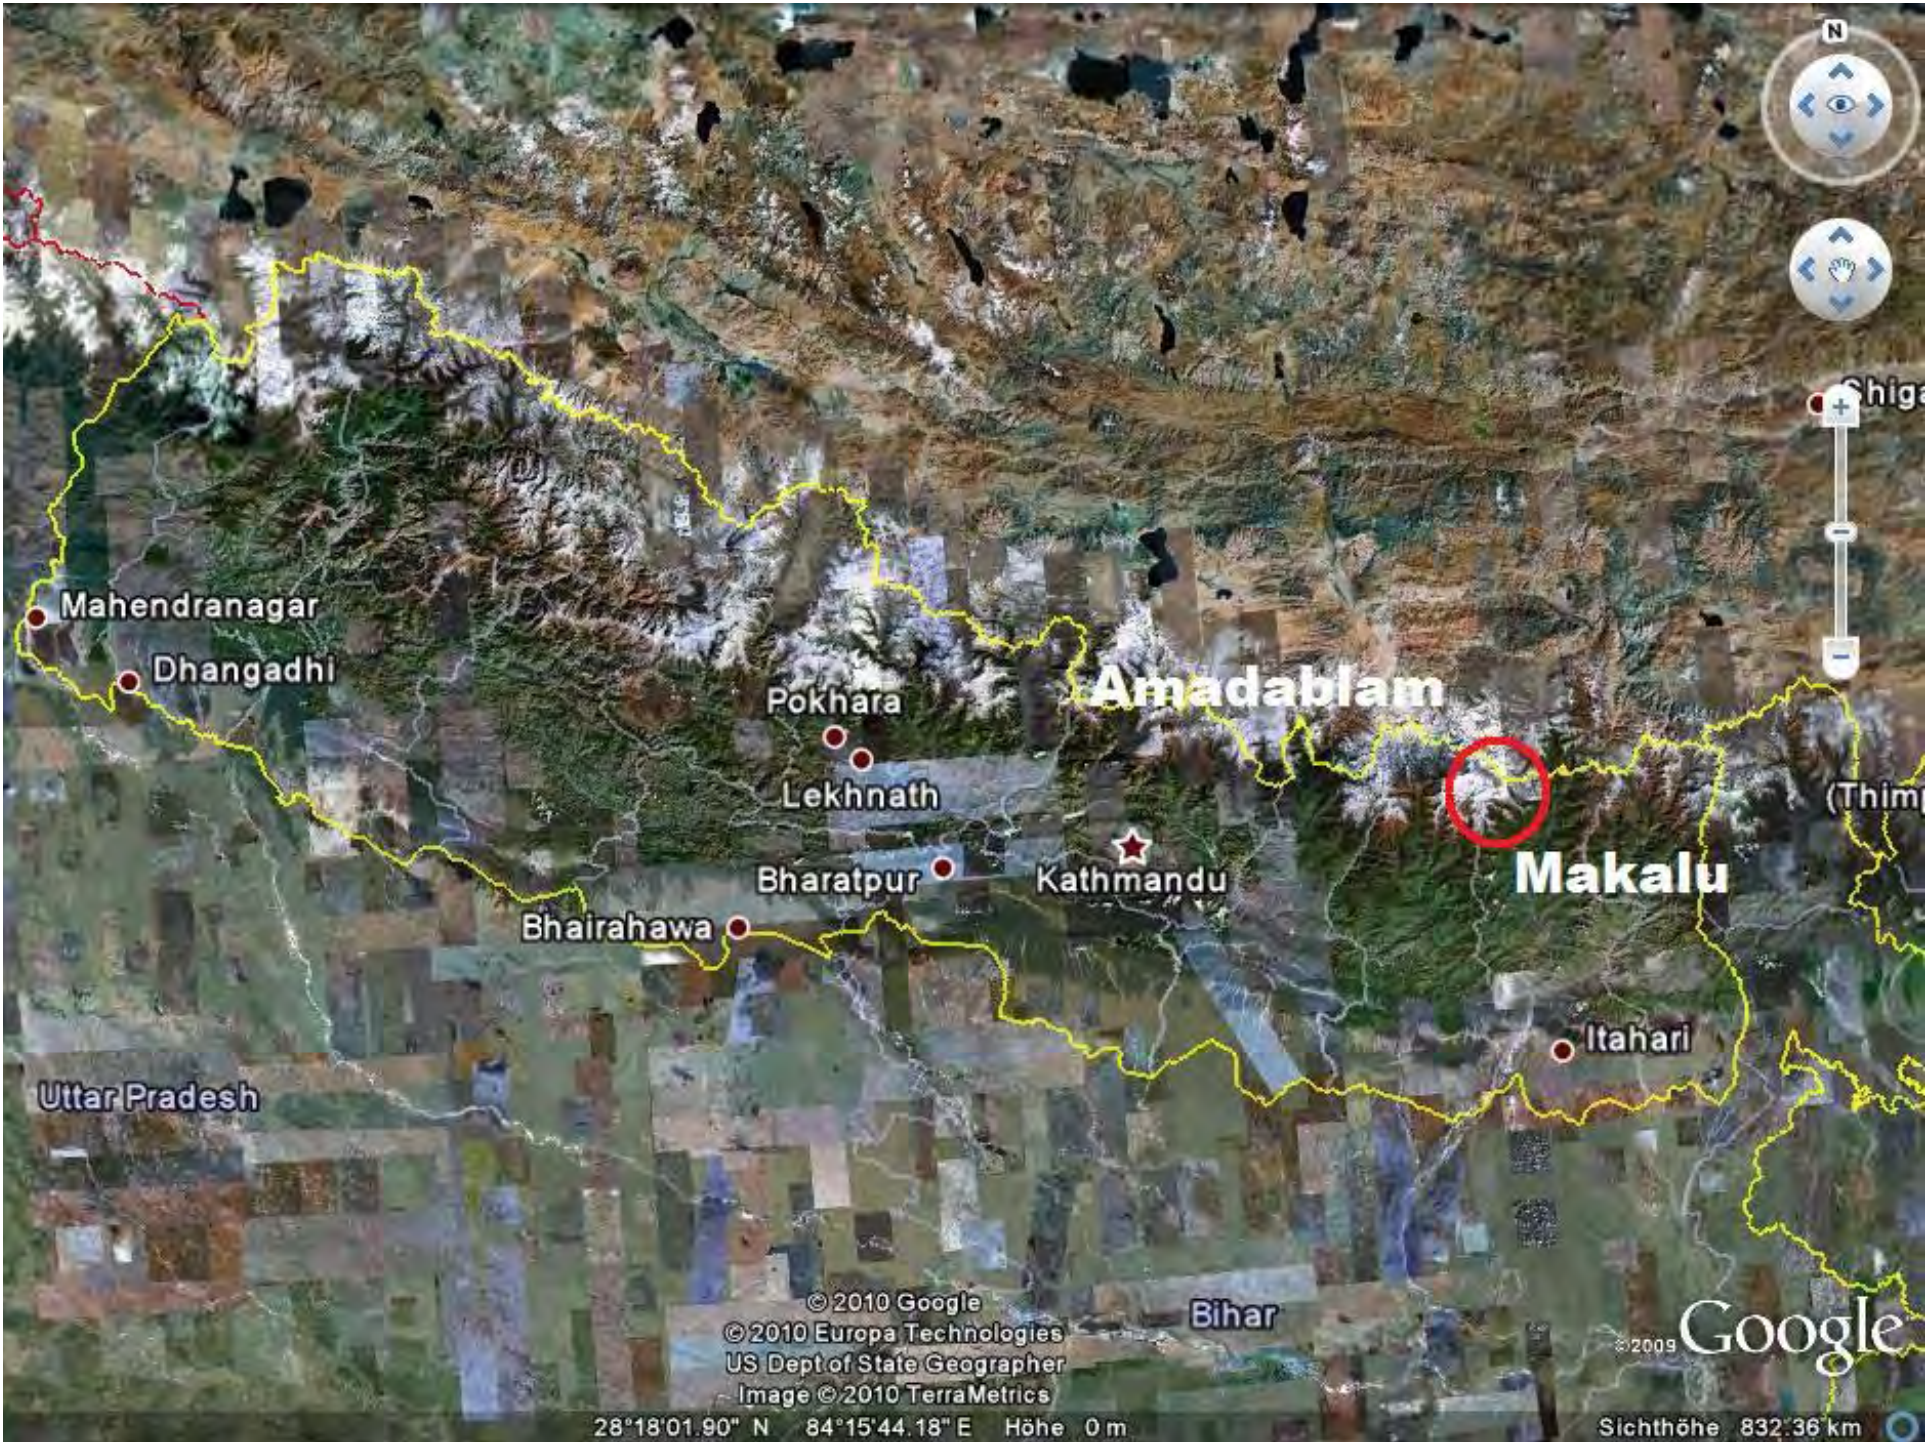

# Kathmandu, Ama Dablam, Makalu

Mahendranagar

Dhangadhi

Pokhara

Lekhnath

Bharatpur

Bhairahawa

Uttar Pradesh

Amadablam

Kathmandu

Makalu

Itahari

(Thim)

Shiga

Bihar

© 2010 Google  
© 2010 Europa Technologies  
US Dept of State Geographer  
Image © 2010 TerraMetrics

© 2009 Google

28°18'01.90" N 84°15'44.18" E Höhe 0 m

Sichthöhe 832.36 km