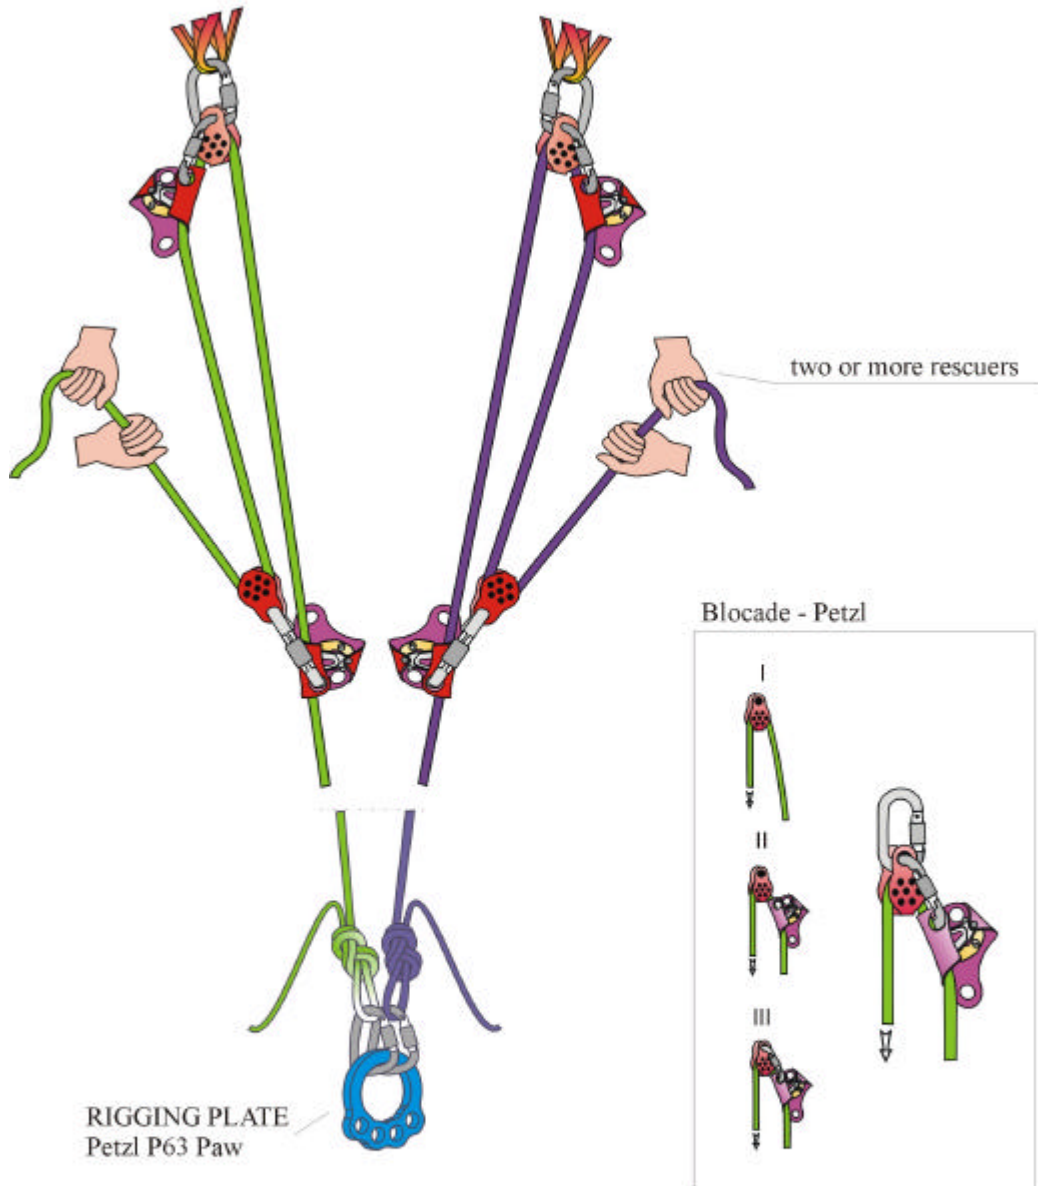

Downward evacuation with two static ropes

Blocade for a short time

Blocade for a long time

Upward evacuation with two static ropes

CONDITION: Enough space for rescuers

Upward evacuation with two static ropes and winch Tyromont mod.820