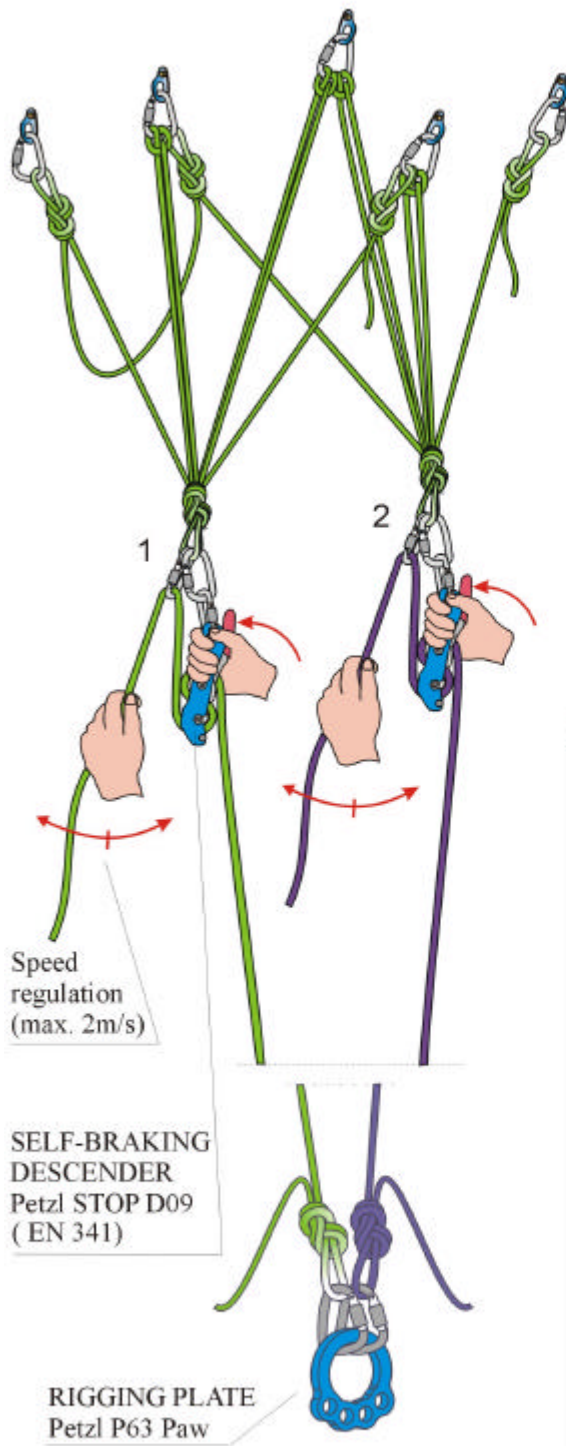

Downward evacuation with two static ropes

Blocade for a short time

Blocade for a long time

Upward evacuation with two static ropes

CONDITION: Enough space for rescuers

Upward evacuation with two static ropes and winch Tyromont mod.820