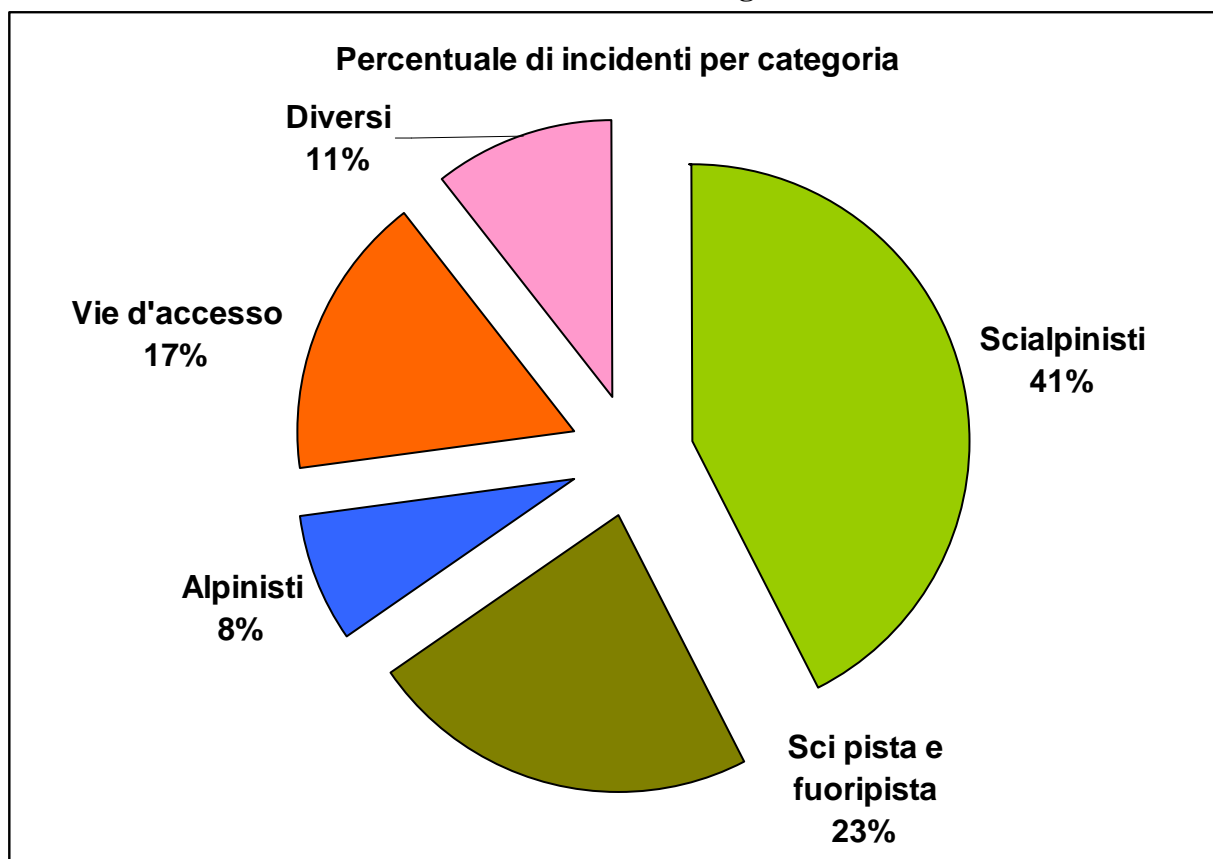

% of accidents and categories

People caught by categories and consequences

	Backcountry skiing (going up)	Backcountry skiing (coming down)	Off-piste skiing or snowboarding	On skirun	Alpinists (without ski/snowboard)	On roads	Snowshoers	Others	Total
	Scialpinisti in salita	Scialpinisti in discesa	Sci fuoripista	Sci in pista	Alpinisti	Vie d'accesso	Ciaspole	Diversi	Totale
uninjured	44	5	7	4	1	15	0	1	77
injured	21	2	7	2	5	2	1	4	44
died	4	5	2	0	4	0	3	3	21
caught	69	12	16	6	10	17	4	8	142