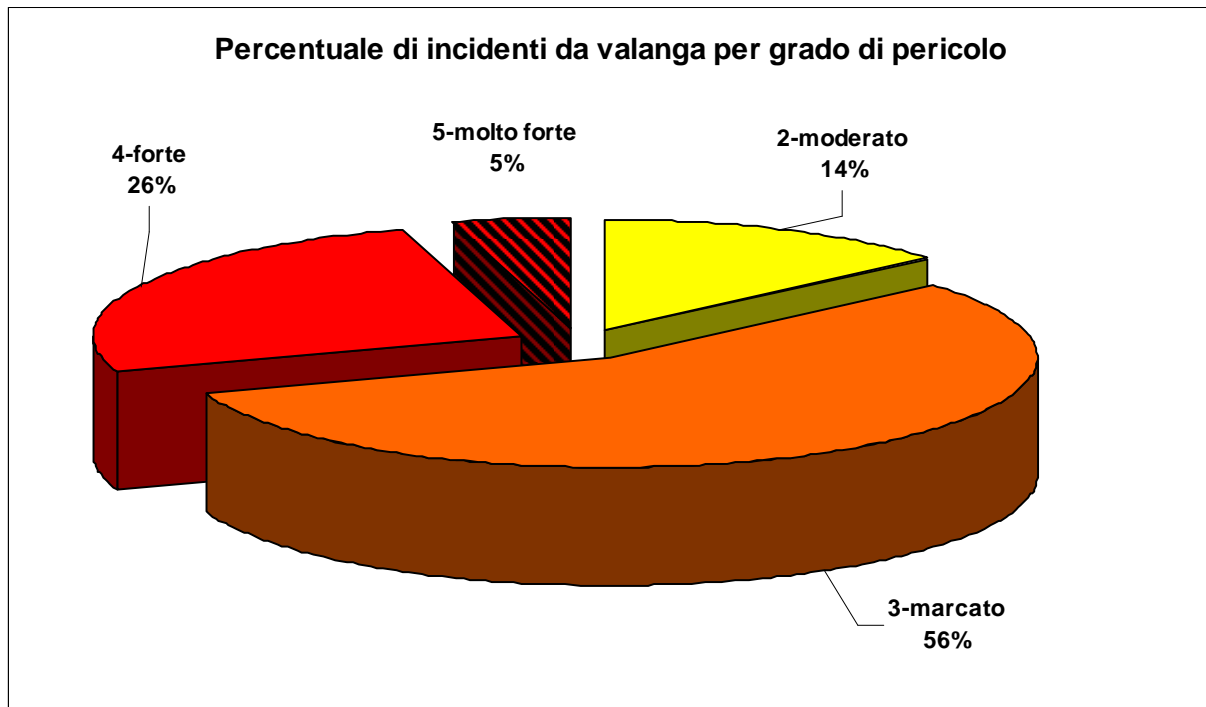

% of avalanches accidents and avalanches hazard

Accidents number and people caught by categories

	Backcountry skiing (going up)	Backcountry skiing (coming down)	Off-piste skiing or snowboarding	On skirun	Alpinists (without ski/snowboard)	On roads	Others	Total
	Scialpinisti in salita	Scialpinisti in discesa	Sci fuoripista	Sci in pista	Alpinisti	Vie d'accesso	Diversi	Totale
Accidents number	20	8	13	2	5	11	7	66
caught	69	12	16	6	10	17	12	142