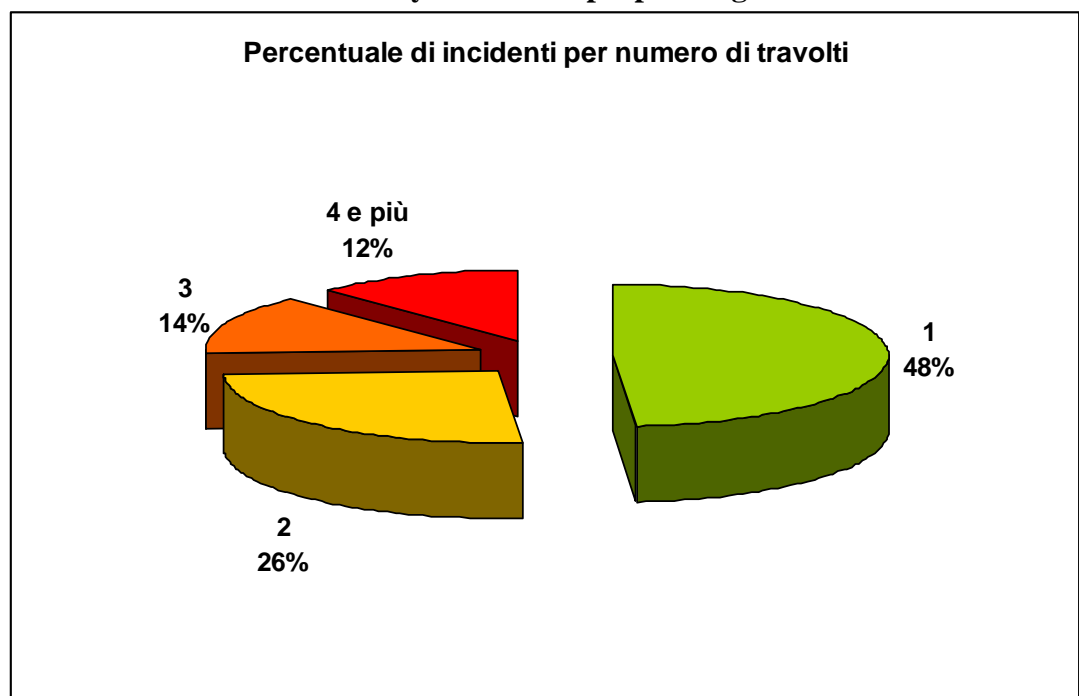

% of accidents by number of people caught

Number of people caught   Accidents number

1	32
2	17
3	9
4	3
5	2
6	1
10	1
11	1
Total	66