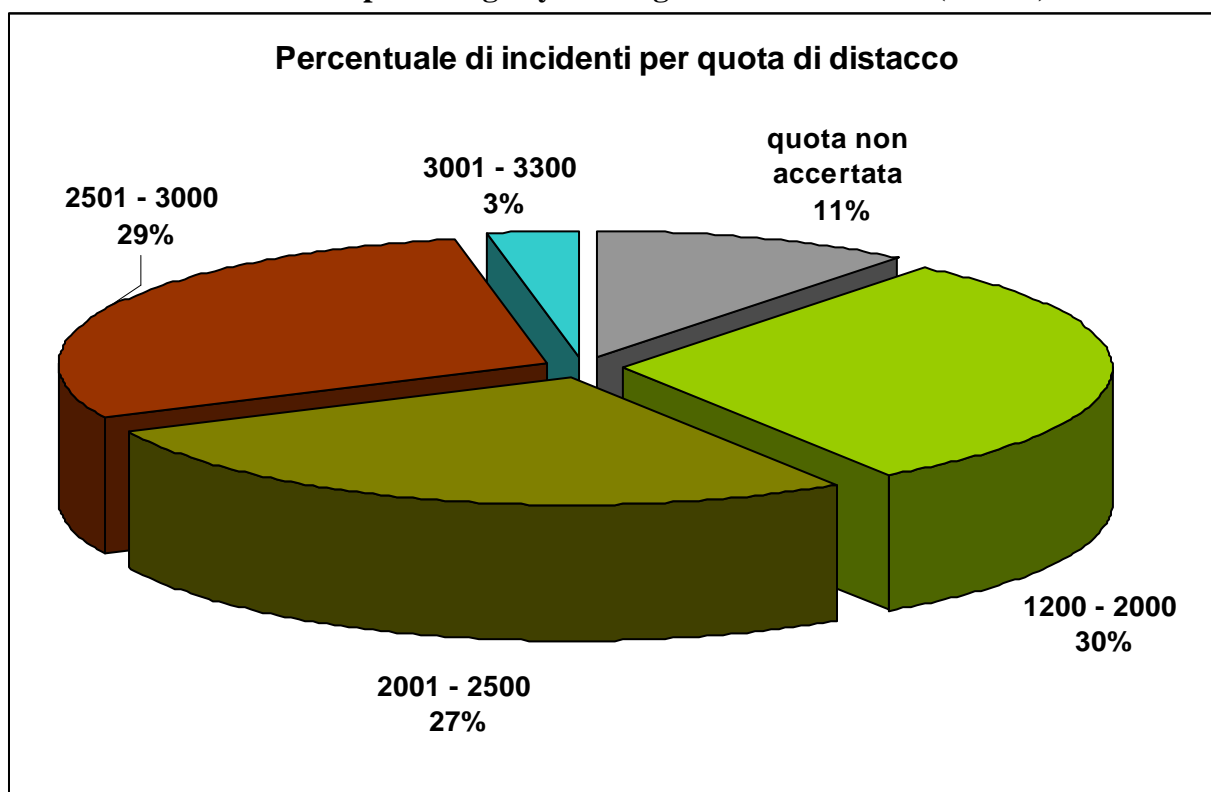

Accident percentage by starting avalanche altitude (meters)

Statistics by **Stefano Pivot**
AINEVA
aineva@aineva.it
www.aineva.it