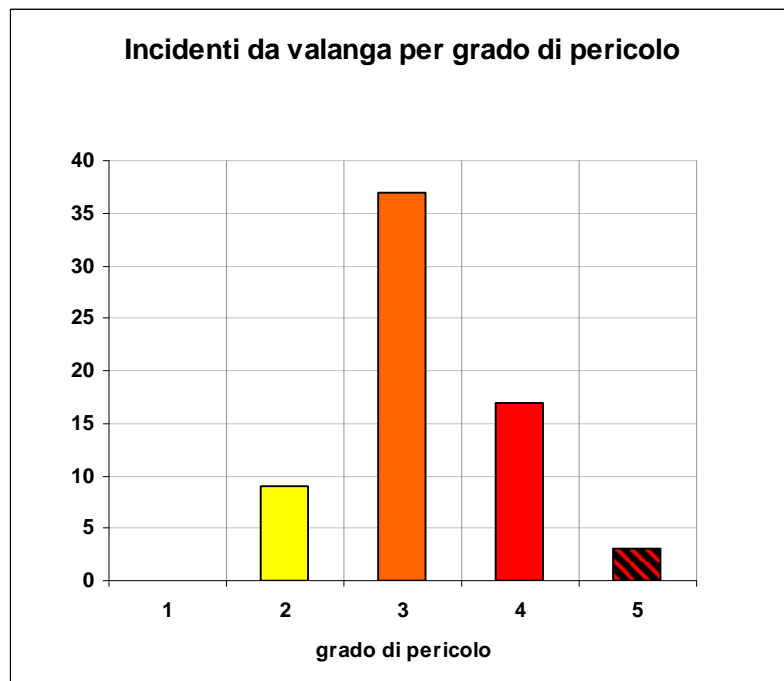

Avalanche accidents in the Italian Alps Season 2008/2009

66 avalanche accidents reported

15 fatalities accidents

21 killed, about which:

9 backcountry skiing died

2 off-piste skiers died

4 alpinists died

3 snowshoers died

3 people died for other causes

Avalanche accidents and avalanche hazard

Avalanche hazard	Accident number
Bulletin not available	2
1 - low	0
2-moderate	9
3-considerable	37
4-high	17
5-very high	3
Total	68