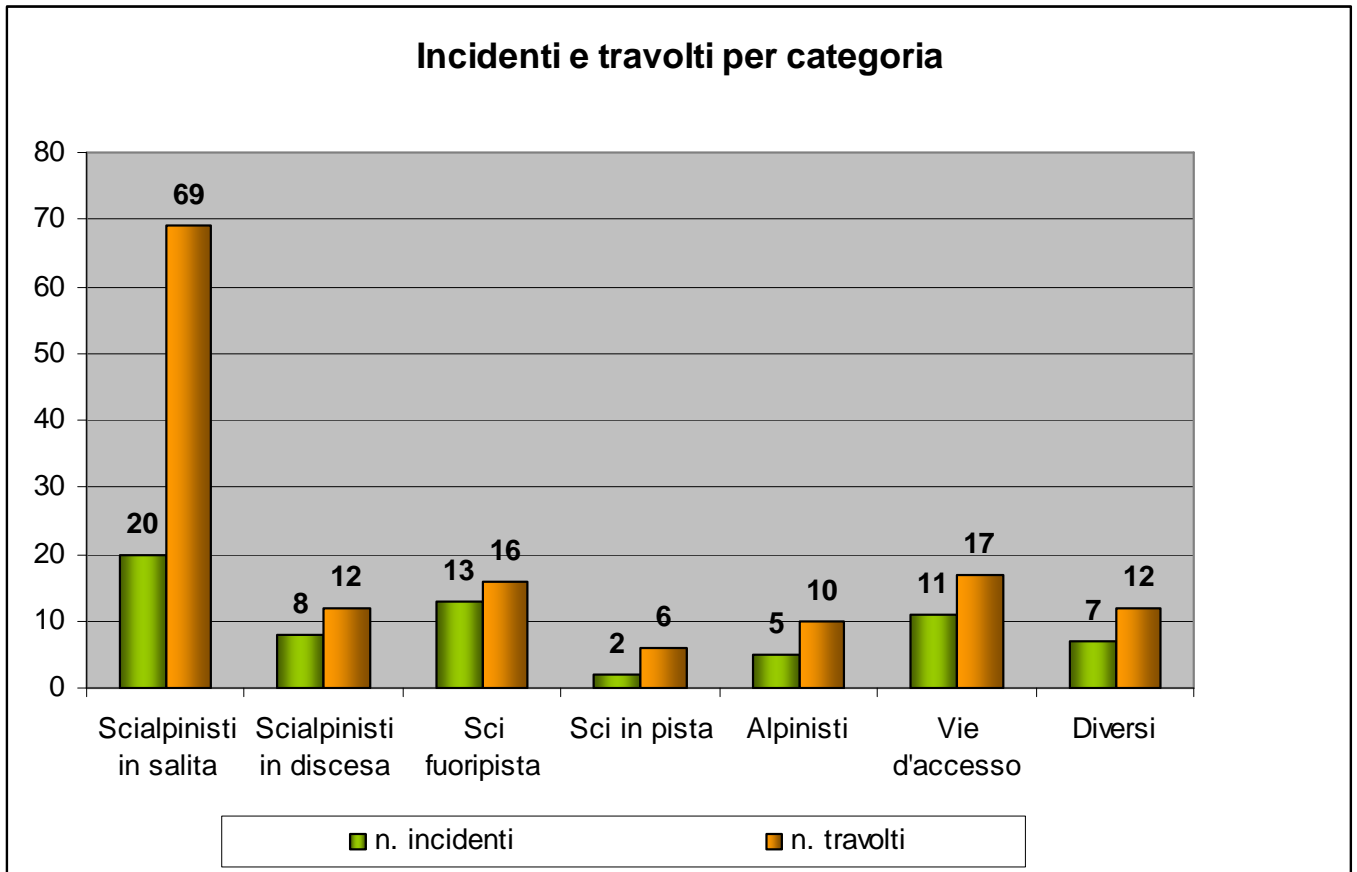

Avalanche accidents and people caught by categories