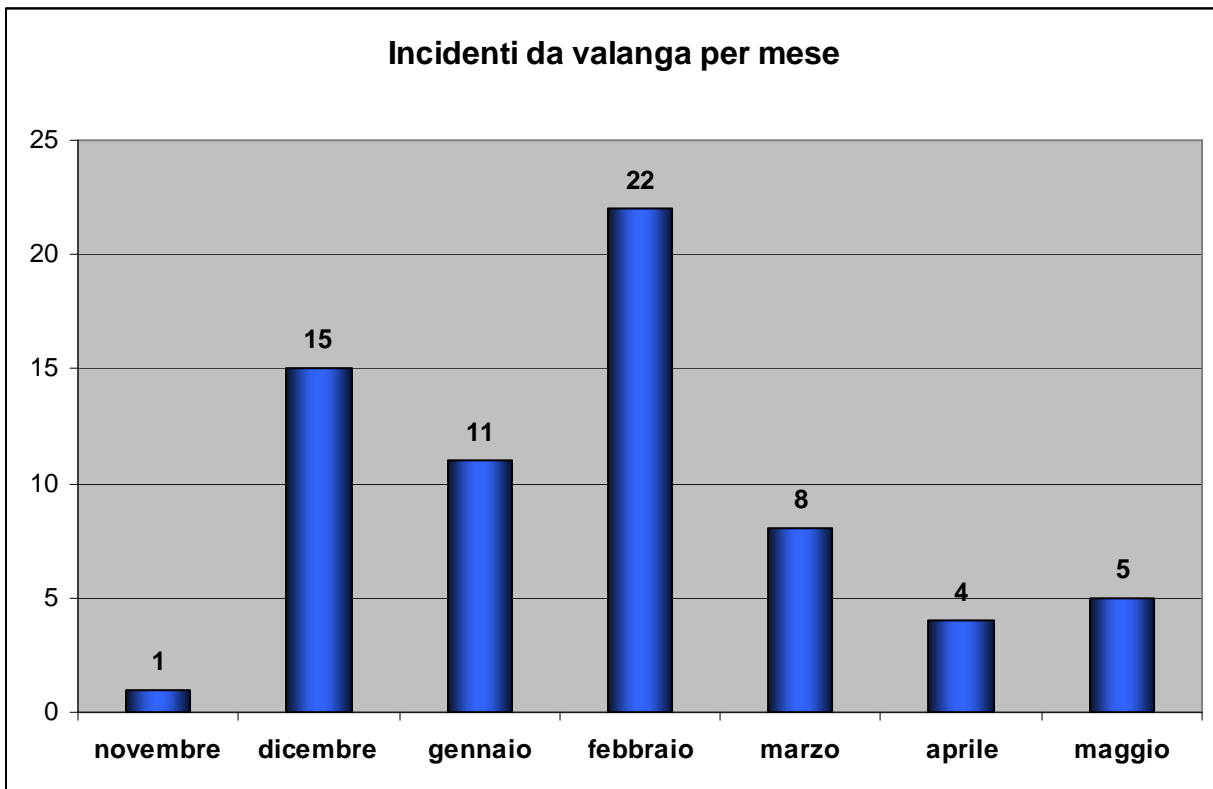

Avalanche accidents by month

Season 2008/2009 significant days	Accidents number	percentage
6th e 7th december	5	13%
from 14th to 16th december	4	11%
from 20th to 22th january	6	16%
3rd e 4th february	4	11%
from 7th to 9th february	9	24%
7th march	4	11%
1st may	4	11%
Total significant days	36	95%
Total accident days	38	100%