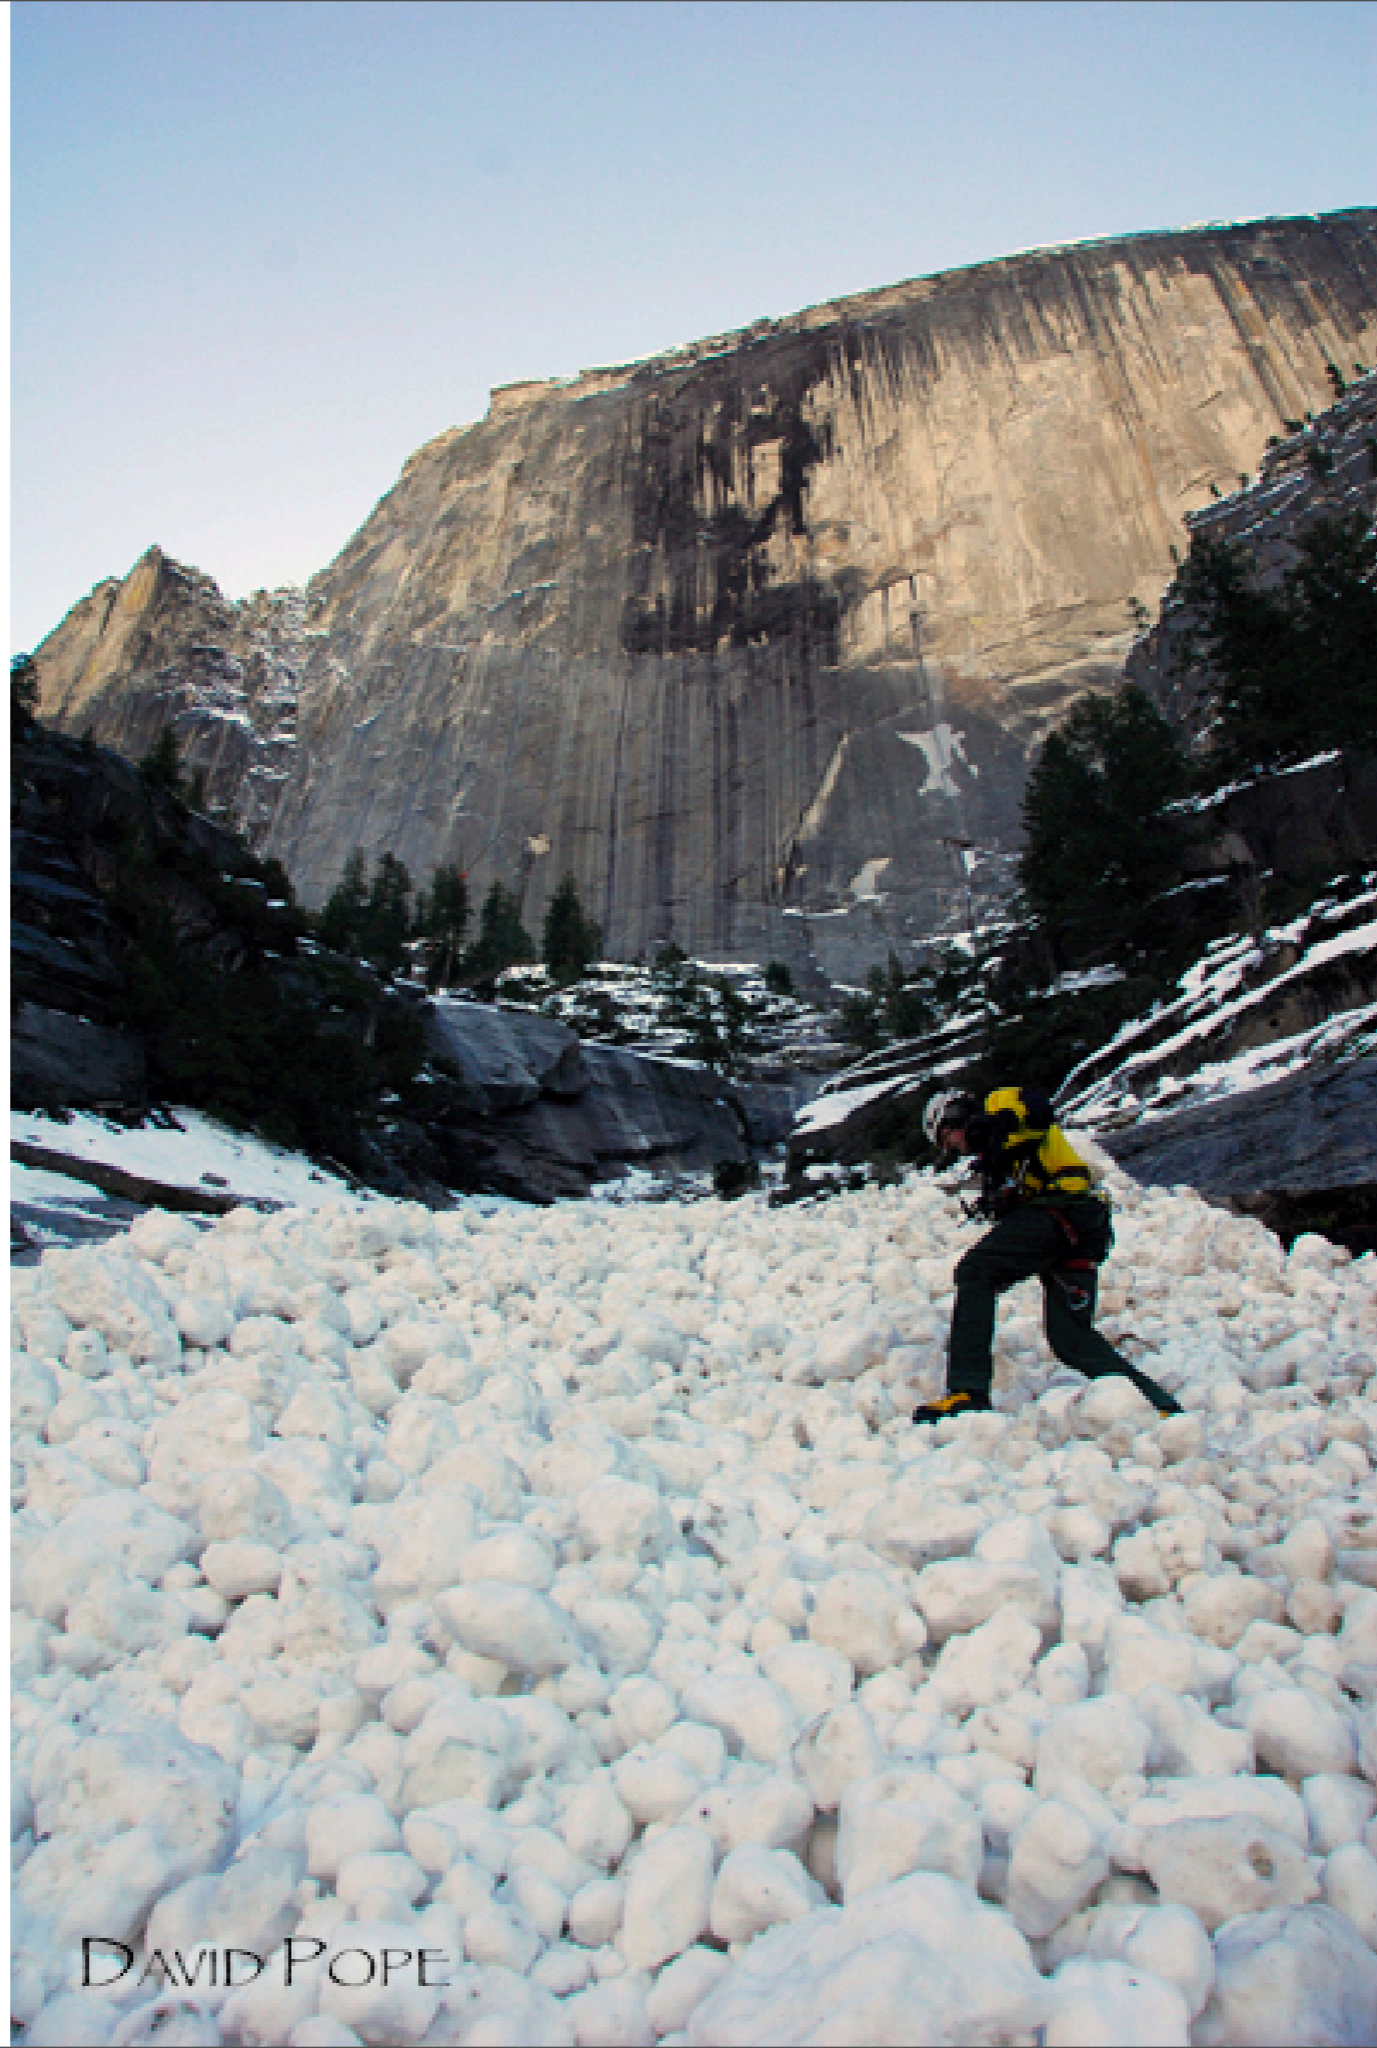

Half Dome, Yosemite NP

23-24 Feb. 2009

USA

www.friendsofyosar.org/rescues/2009/2-24-09_HalfDome.html

Half Dome
Trail

To start of
Snake Dike

Diving Board

Regular
NW Face

Rope

Rope

To Mirror Lake

DAVID POPE

DAVID POPE

DAVID POPE