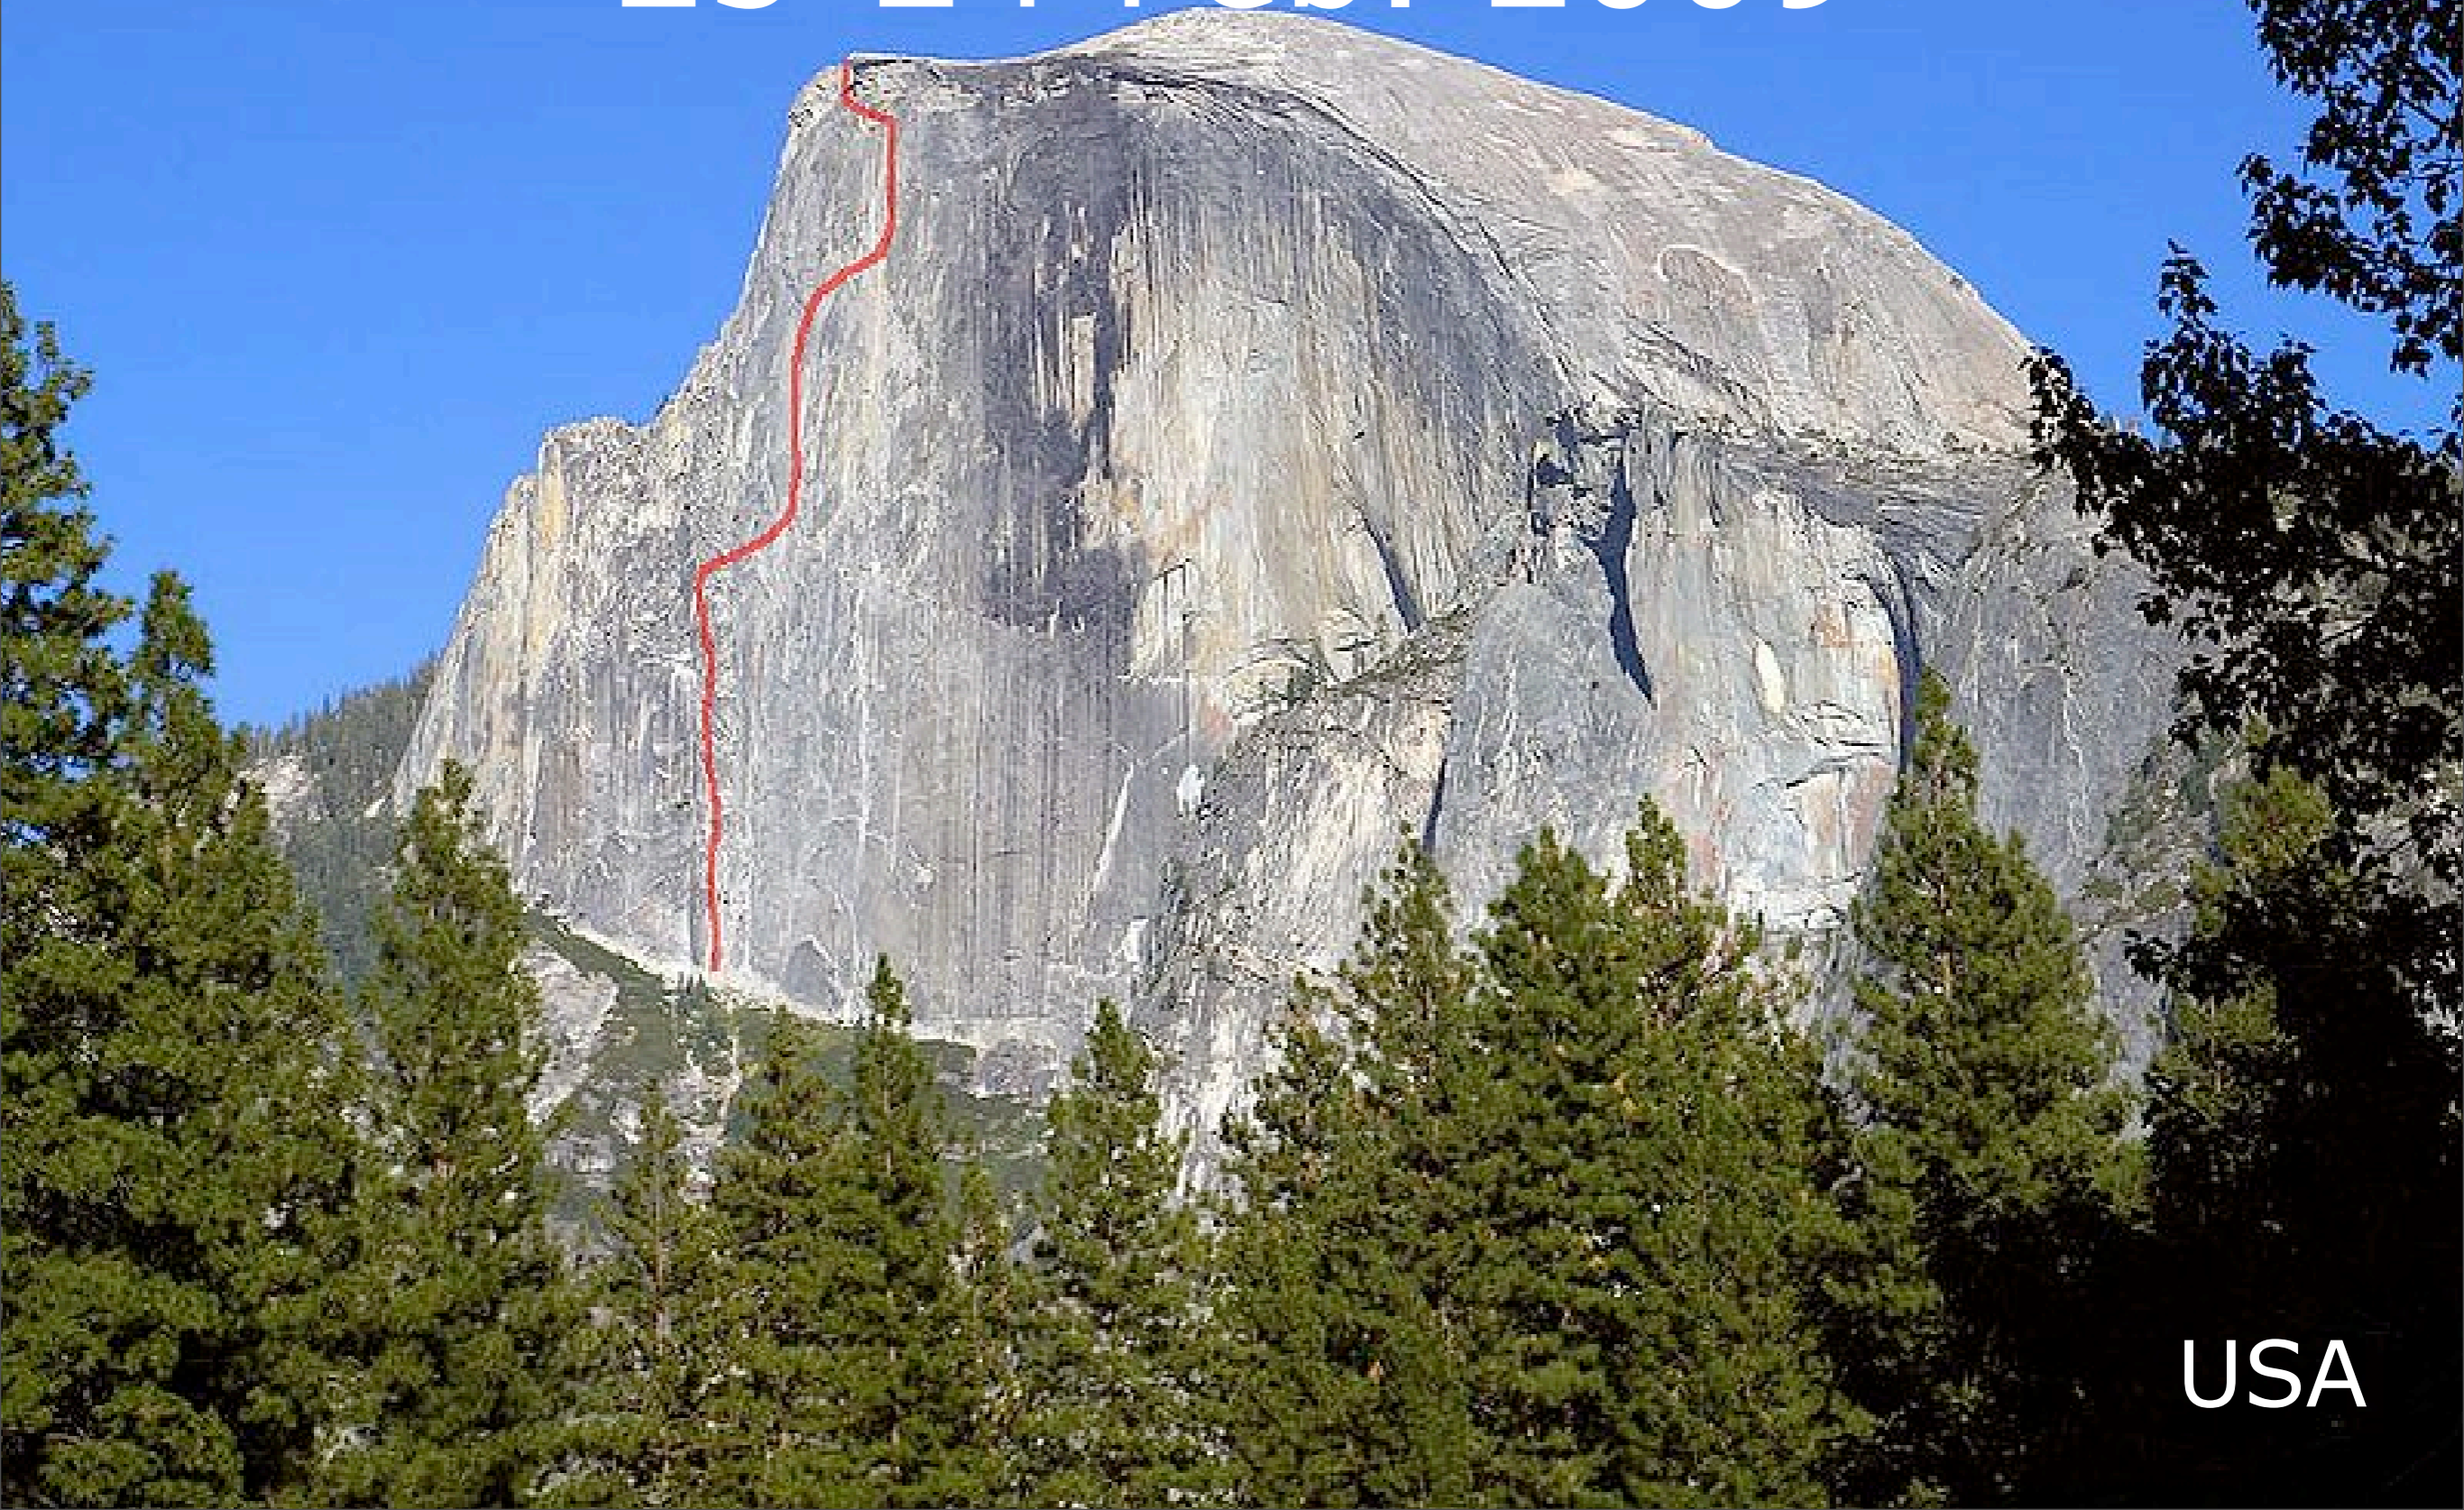

Half Dome, Yosemite NP

23-24 Feb. 2009

USA

www.friendsofyosar.org/rescues/2009/2-24-09_HalfDome.html

Half Dome
Trail

To start of
Snake Dike

Diving Board

Regular
NW Face

Rope

Rope

To Mirror Lake

DAVID POPE

DAVID POPE

DAVID POPE