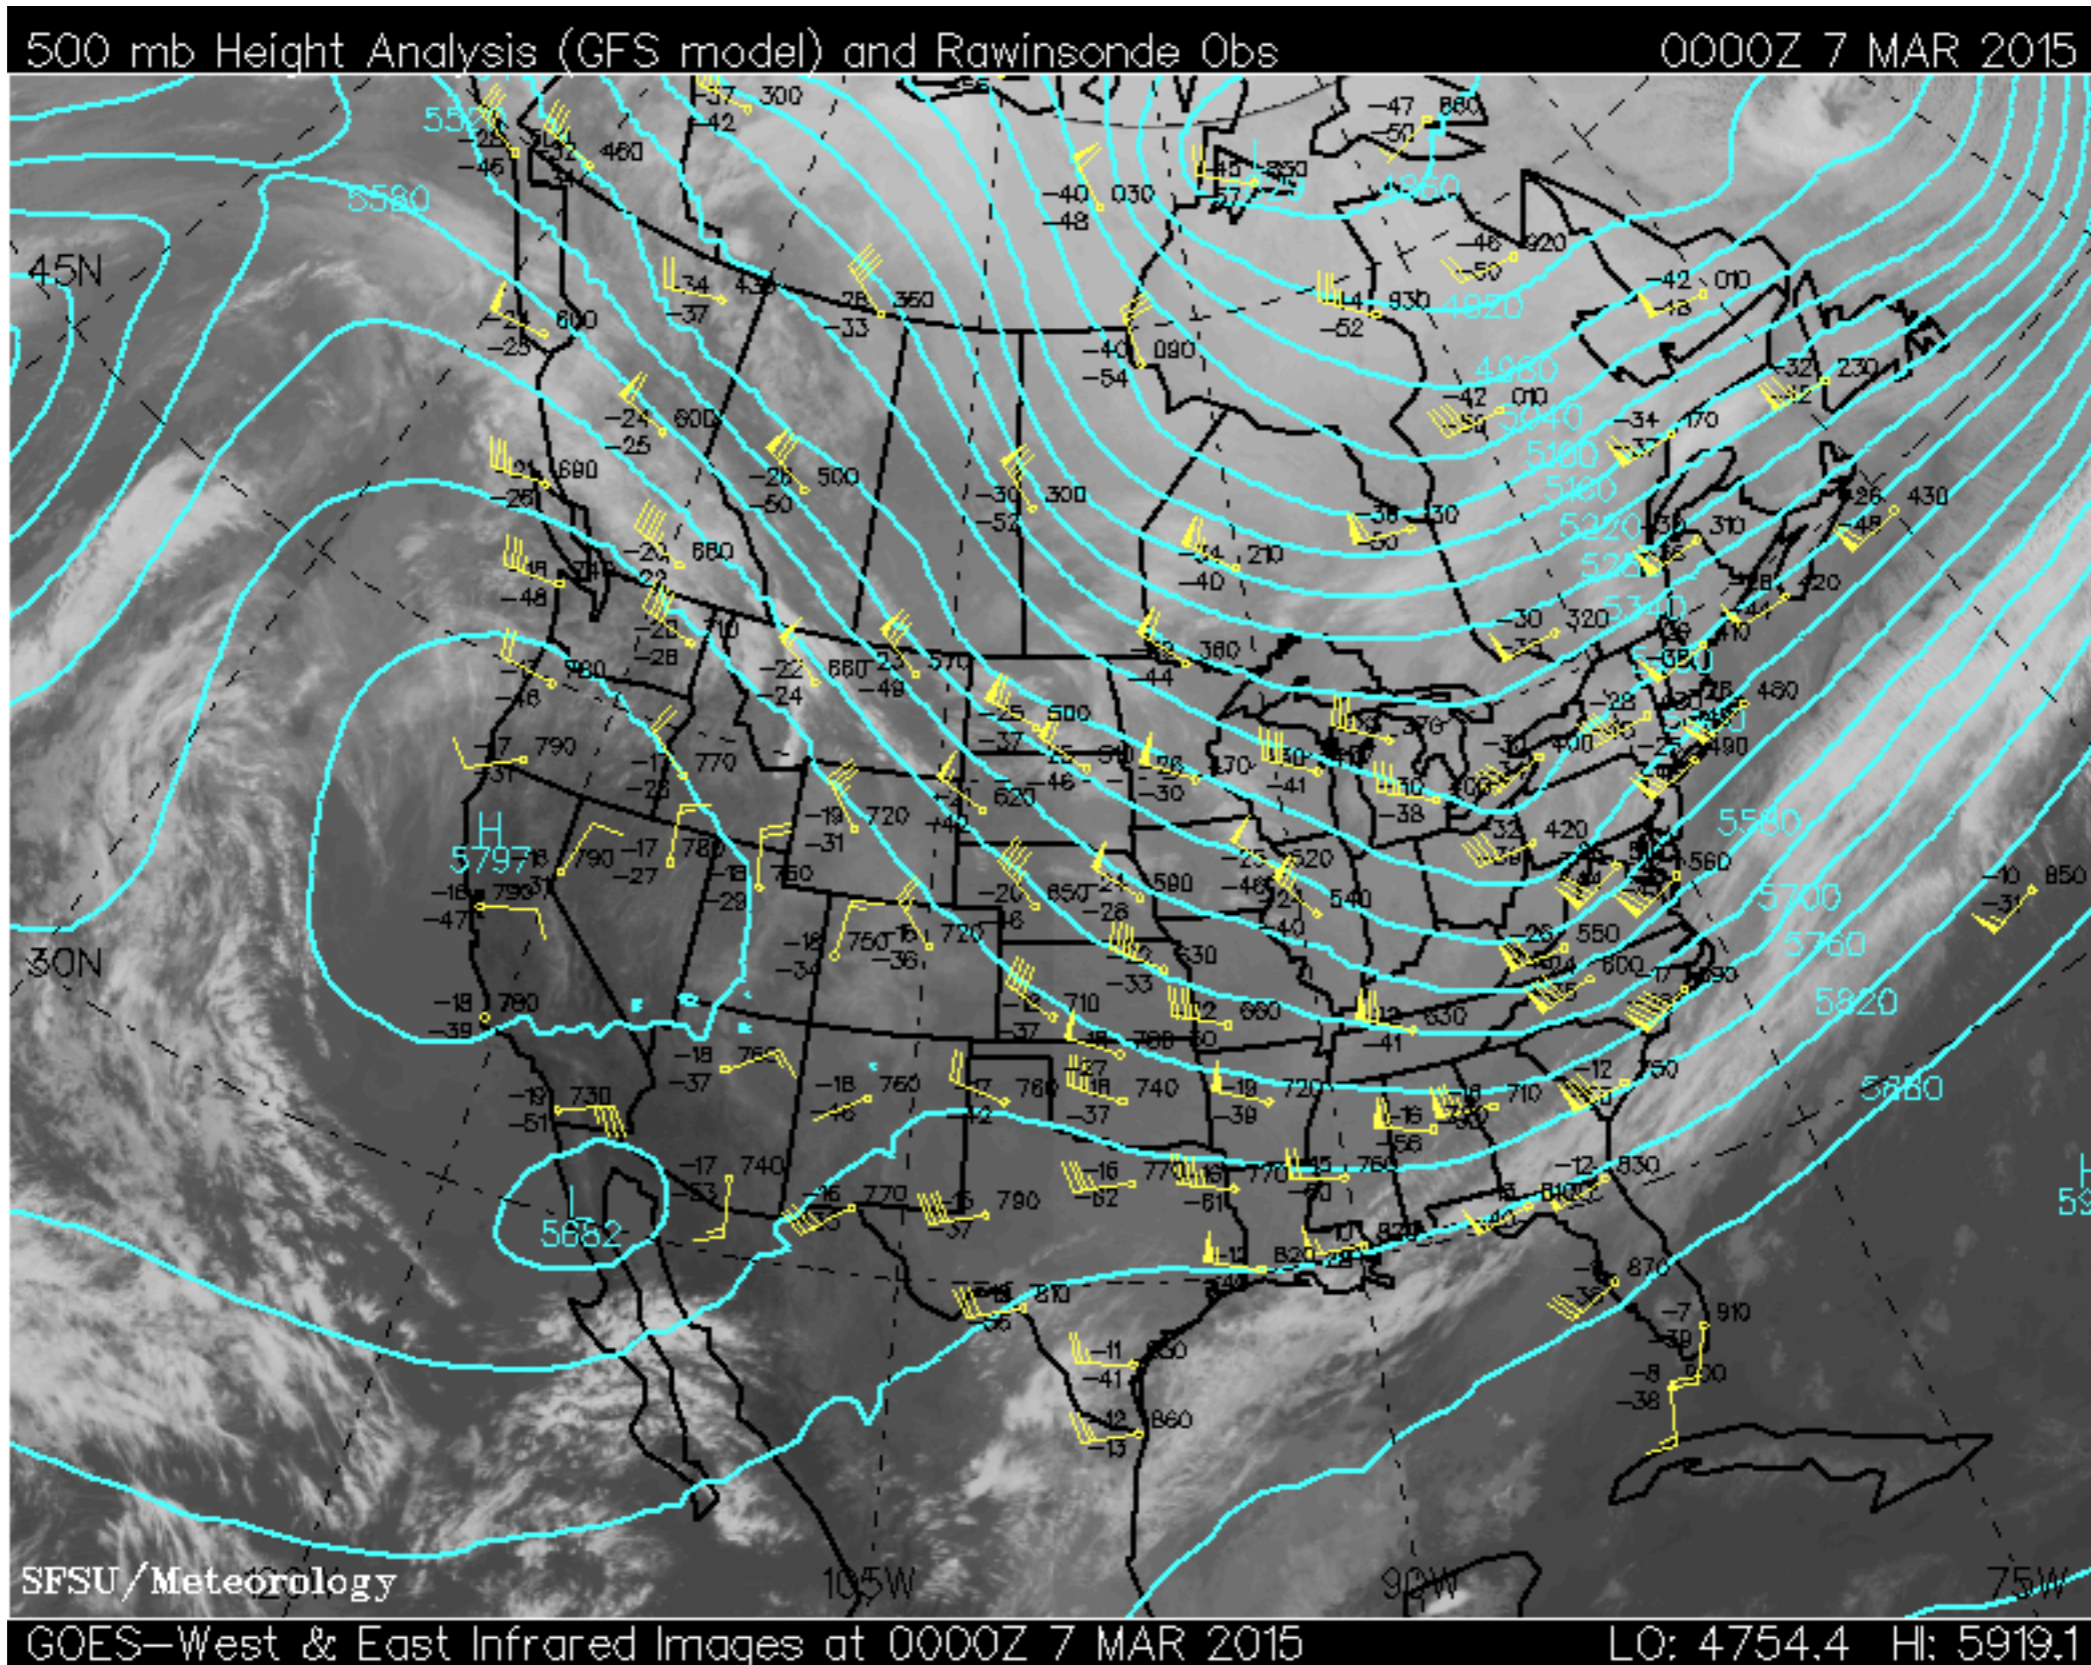

3
Colorado

Accidents

New Hampshire

Massachusetts

New York

West Virginia

Virginia

What happened?

Unusual conditions resulted in unusual
avalanches.

Dry and warm in the west.
Cold and snowy in the east.

Jet Stream (Feb & Mar)

Average Temperature Departures

Winter 2014/15

Base Period: 20th Century

Data Source: 5km Gridded Dataset (nClimGrid)