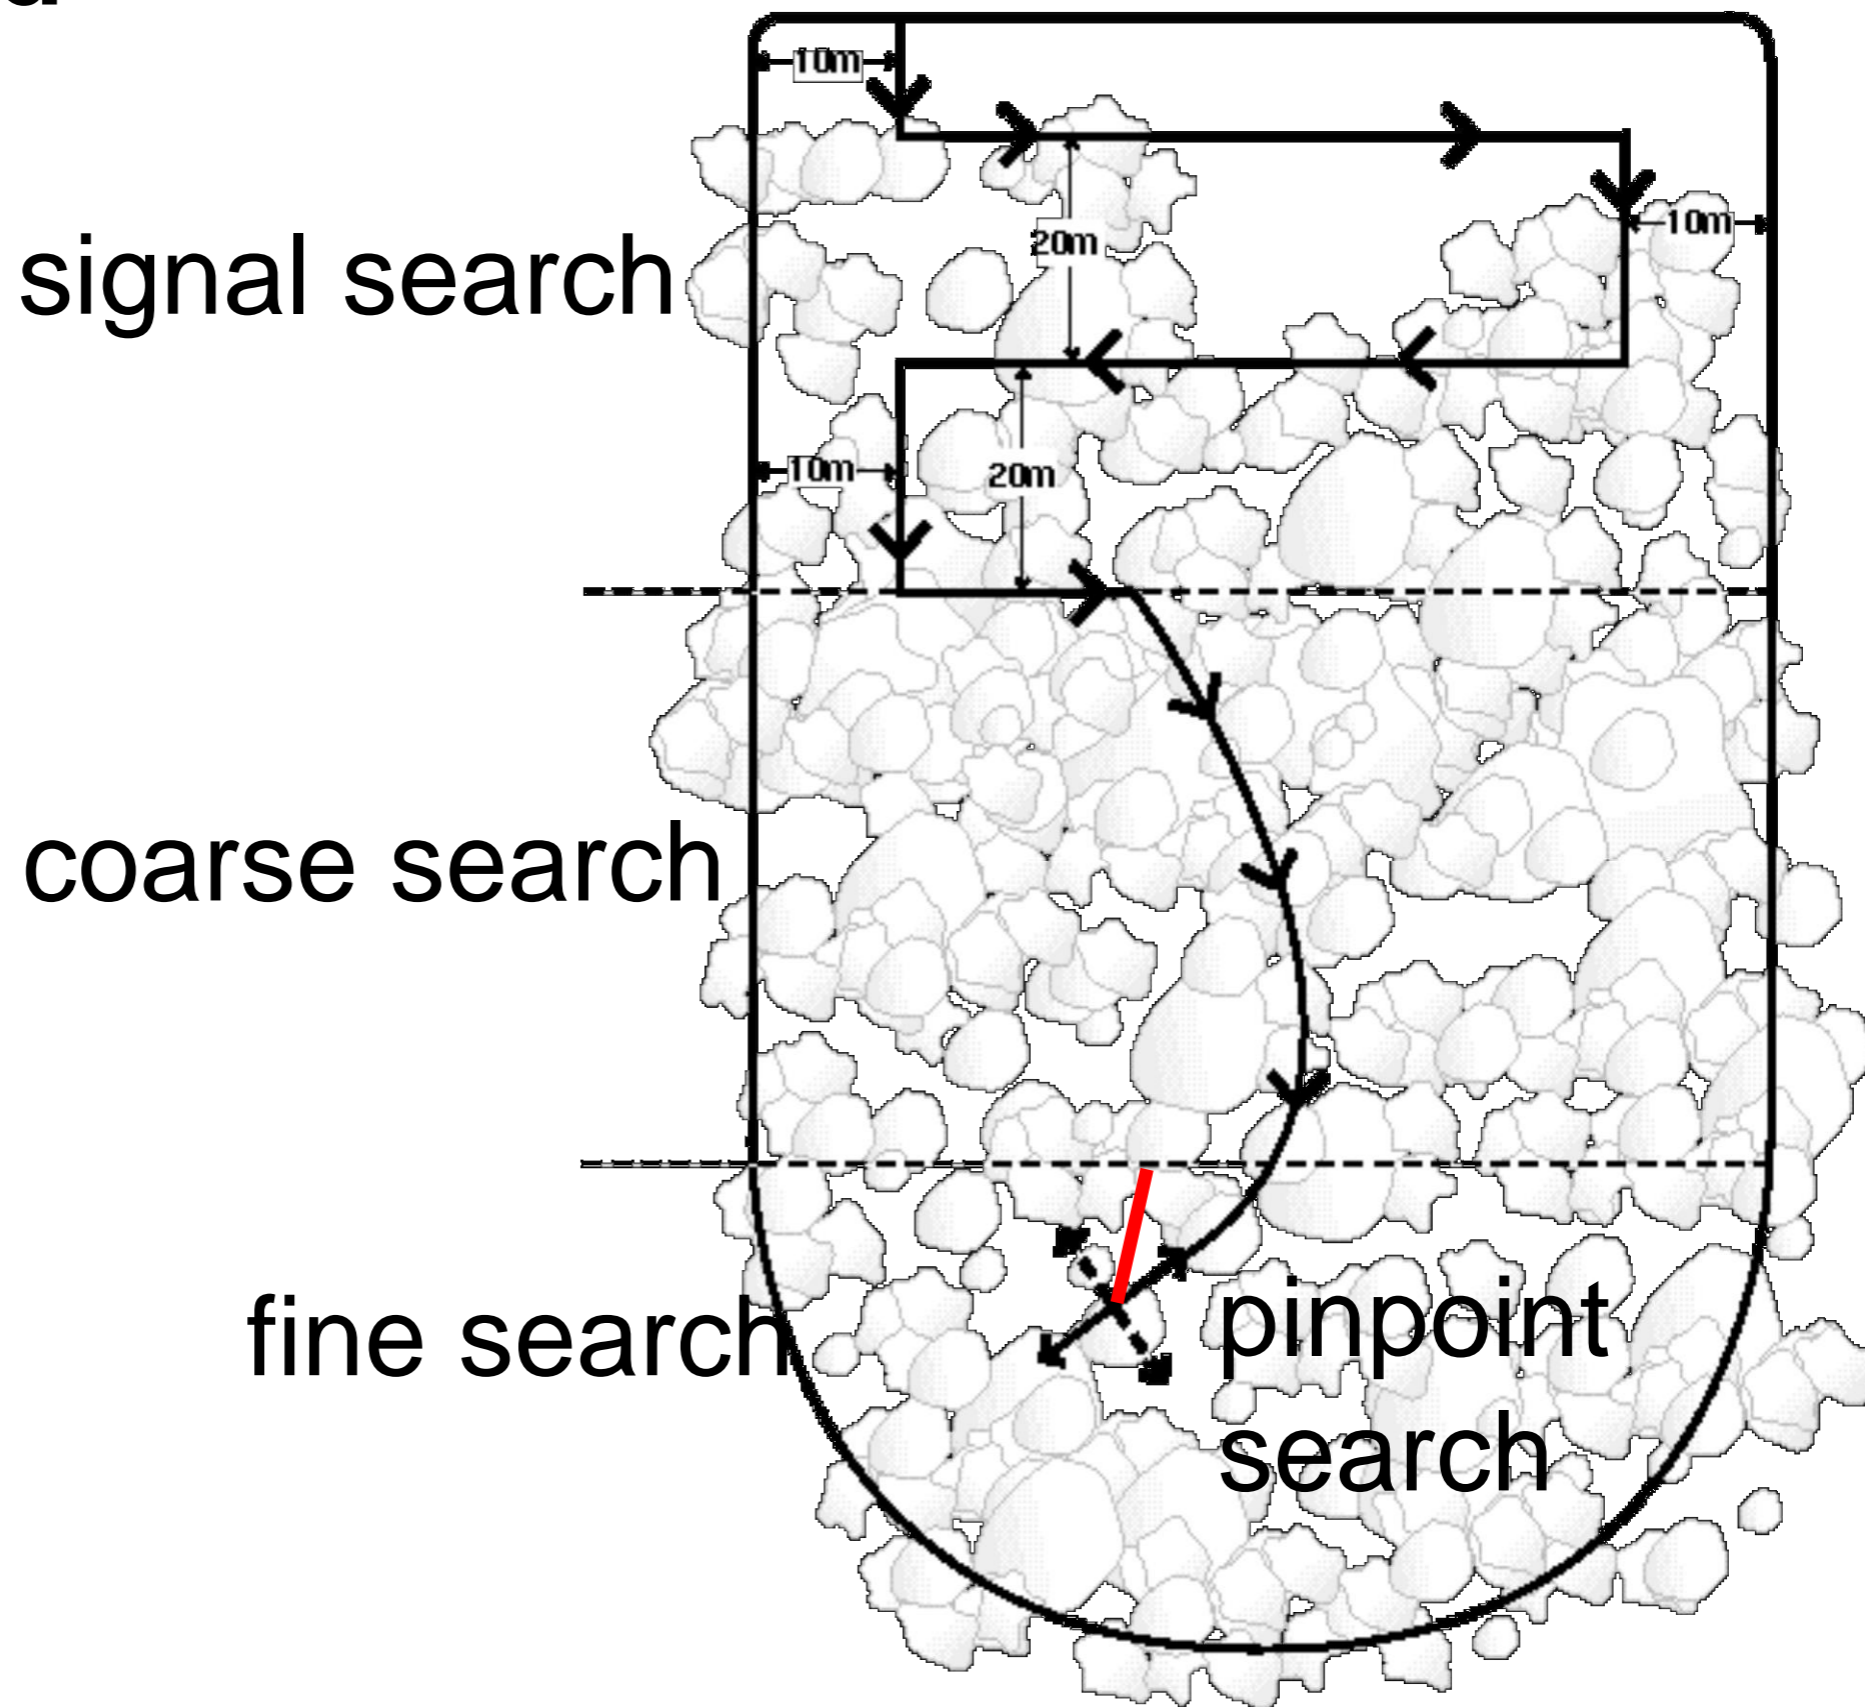

Unusual conditions resulted in unusual
avalanches.

Dry and warm in the west.
Cold and snowy in the east.

Jet Stream (Feb & Mar)

Average Temperature Departures

Winter 2014/15

Base Period: 20th Century

Data Source: 5km Gridded Dataset (nClimGrid)

1

with air bag – not deployed

3 of 5

companions could not use transceivers

Ideal World

4 Search Phases

Real World

Transceiver search (search time = 20 min)