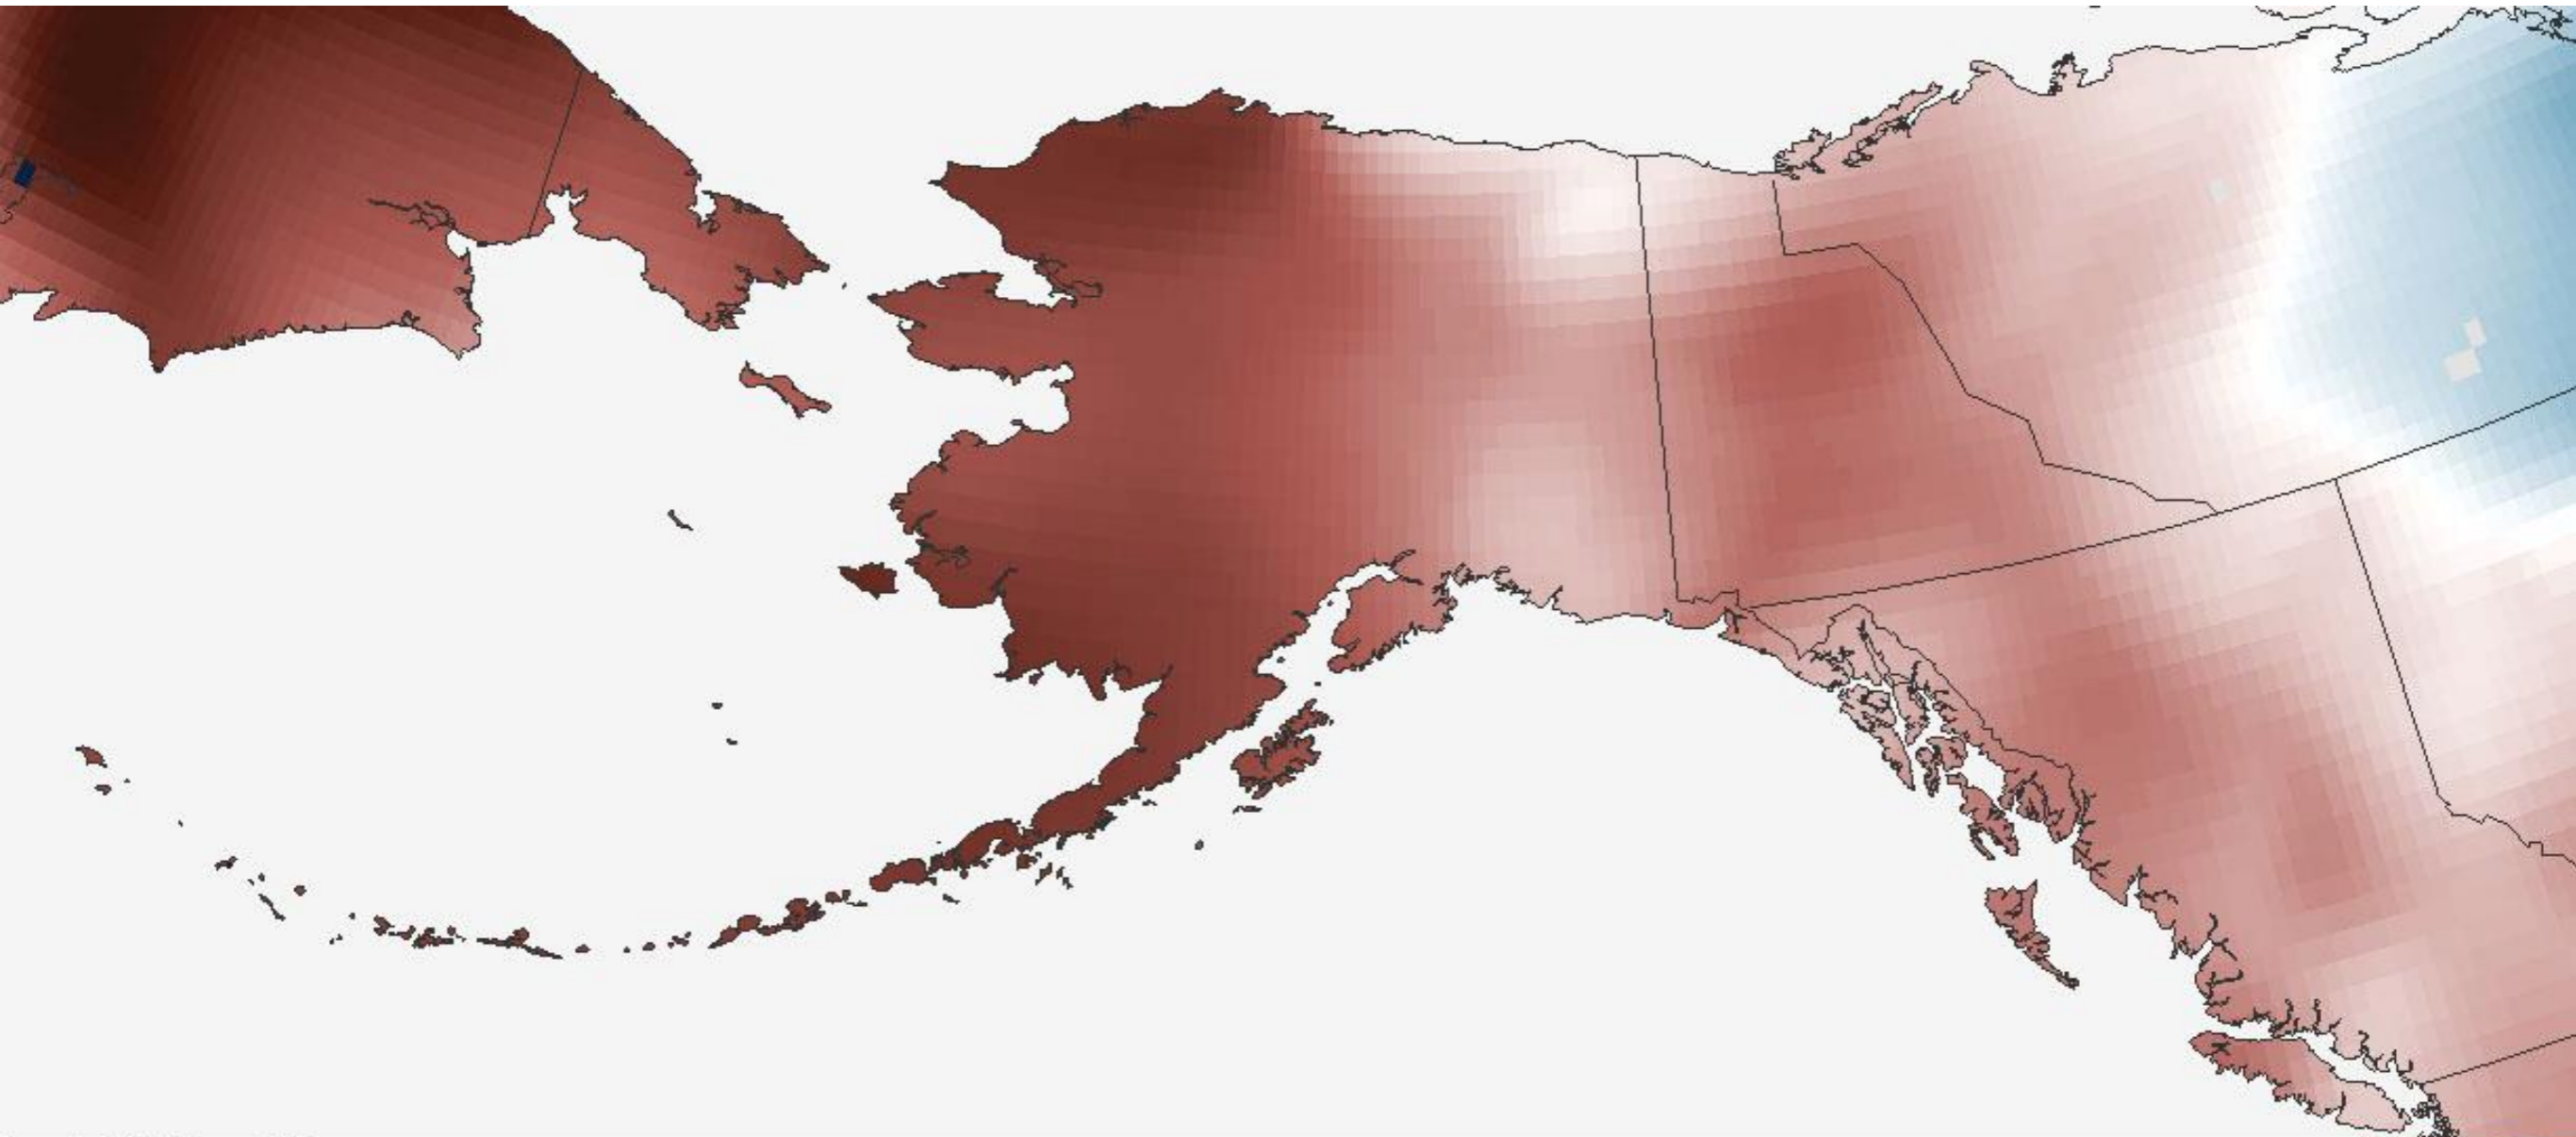

Alaska

December 2014-February 2015
compared to 1981-2010 average