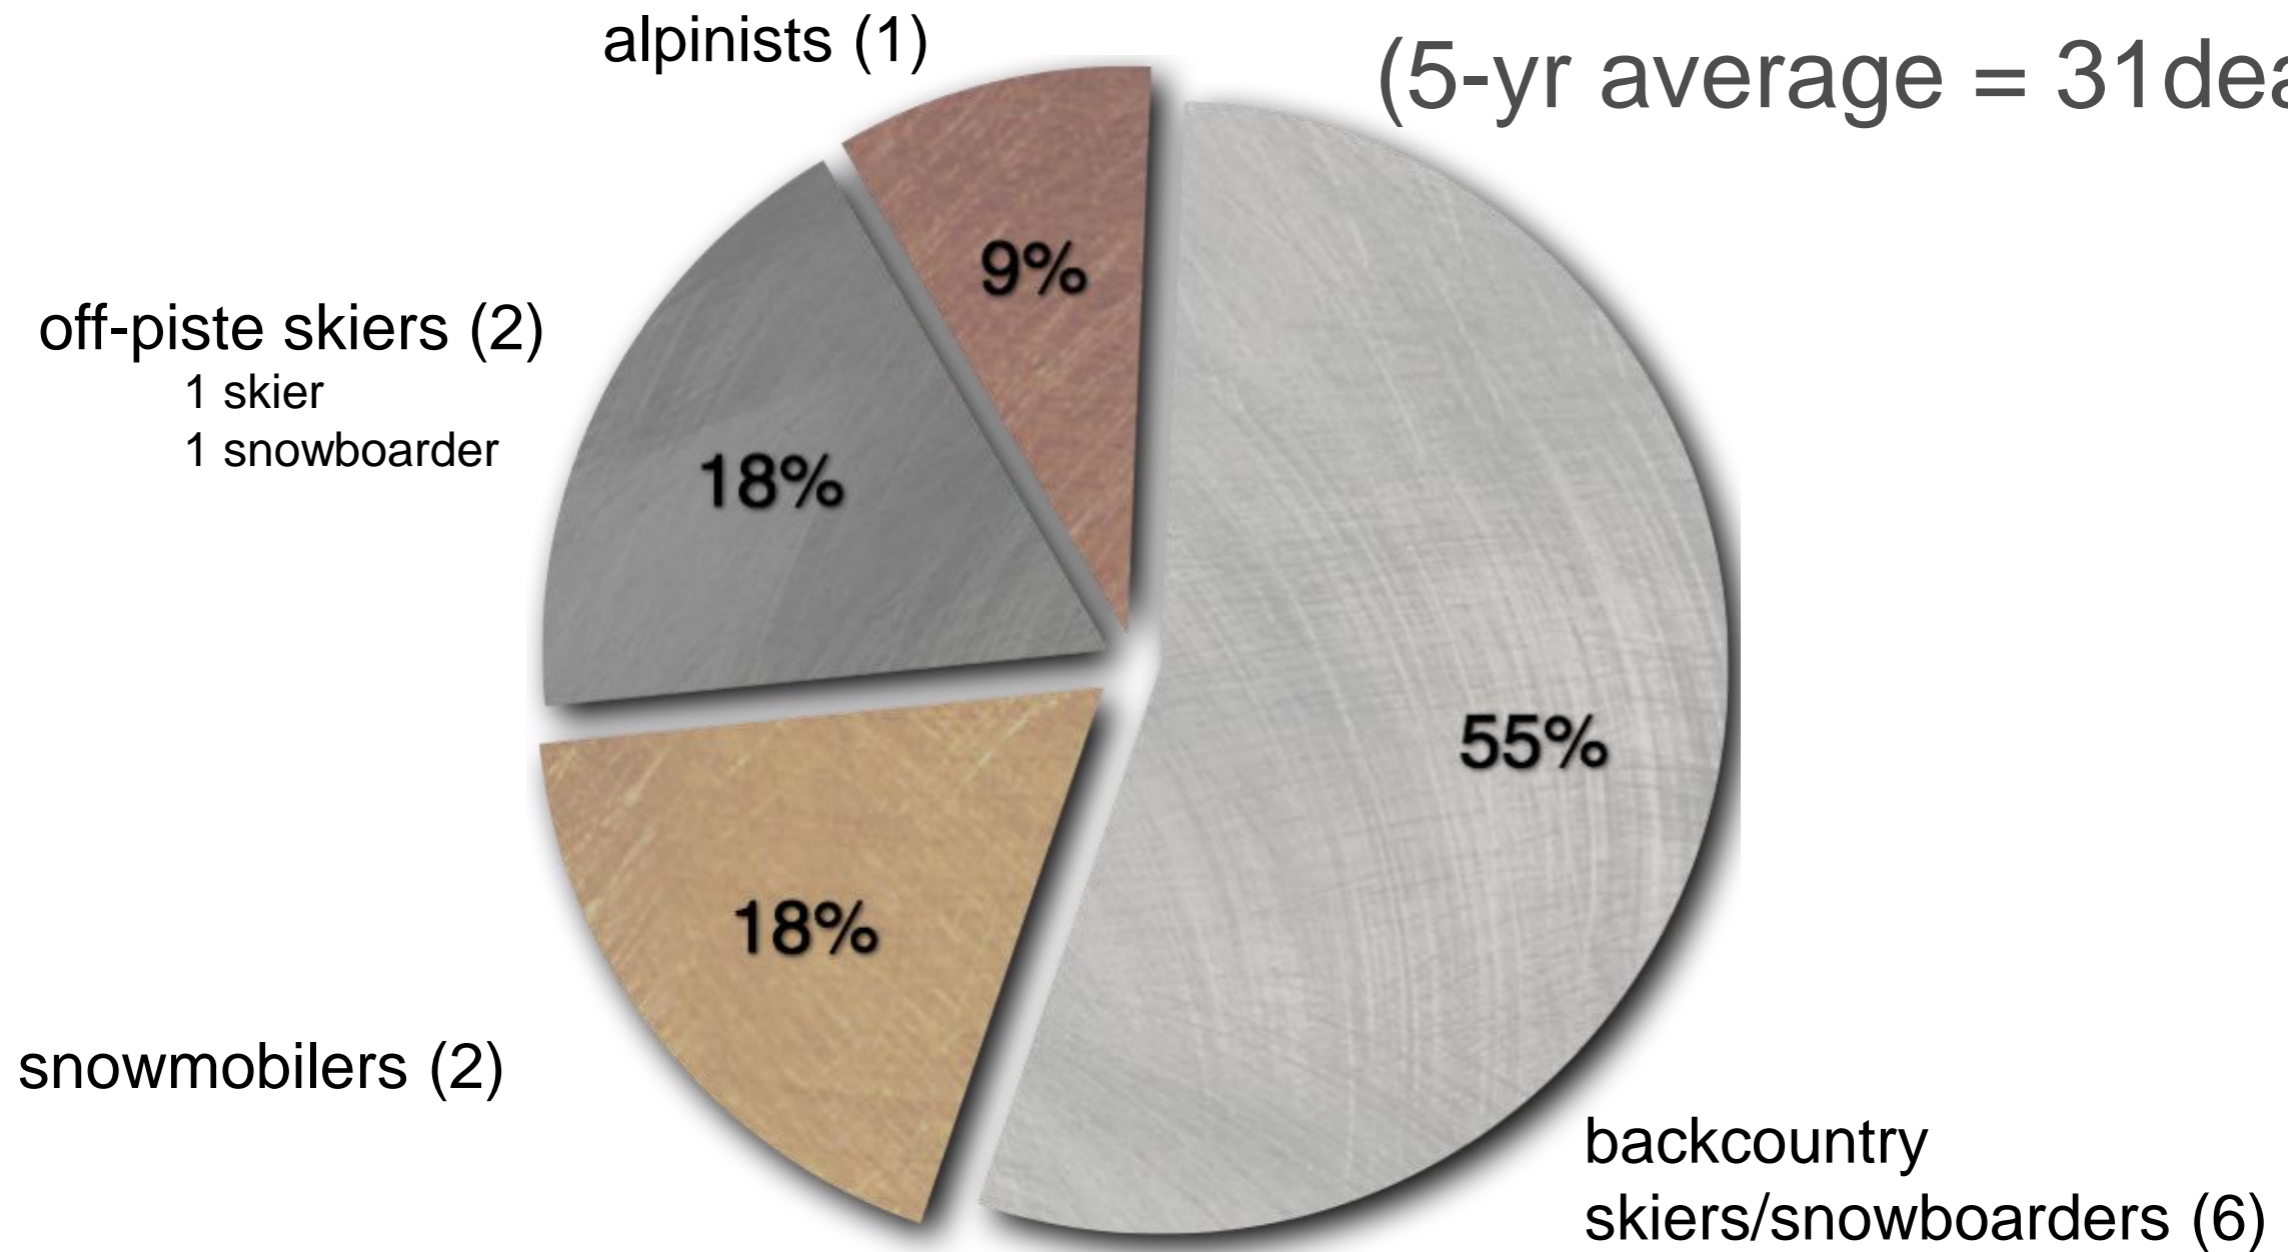

warmest winter
in 120 years

coldest winter
in 120 years

Degrees Fahrenheit

California

Low snow level

Reports from sensors in the Sierra show the snowpack for April to be the lowest recorded since 1950.

Percent of average statewide snowpack for April 1

Source: California Department of Water Resources

John Blanchard / The Chronicle

Alaska

December 2014-February 2015
compared to 1981-2010 average

Who Got Killed

11 deaths

(5-yr average = 31 deaths)

The Accidents

date	location	state	description	rescue method	rescue technique
Nov. 26	Cooke City	Montana	1 snowmobiler caught, buried and killed	small party (companion)	transceiver
Dec. 6	Delta Range	Alaska	2 backcountry skiers caught, 1 buried and killed	small party (companion)	hand out
Dec. 31	Bakerville, Mt Kelso	Colorado	1 climber caught, buried and killed	small party / professional	transceiver*
Jan. 6	Silverton	Colorado	1 backcountry skier caught, buried and killed	small party / professional	transceiver
Feb. 23	Aspen Mountain	Colorado	1 off-piste skier caught, buried and killed	professional	transceiver**
Mar. 4	Snowbasin	Utah	1 off-piste snowboarder	professional	dog
Mar. 15	Cantwell	Alaska	1 snowmobiler caught, buried and killed ‡	small party / professional	transceiver***
Apr. 1	Wrangel-St. Elias National Park	Alaska	1 backcountry (alpinist) skier caught and killed §	professional	not buried
Apr. 11	Big Sky	Montana	1 backcountry (alpinist) skier caught and killed	small party (companion)	not buried
May 17	Grand Teton National Park	Wyoming	2 backcountry (alpinist) skiers caught and killed	small party /professional	not buried