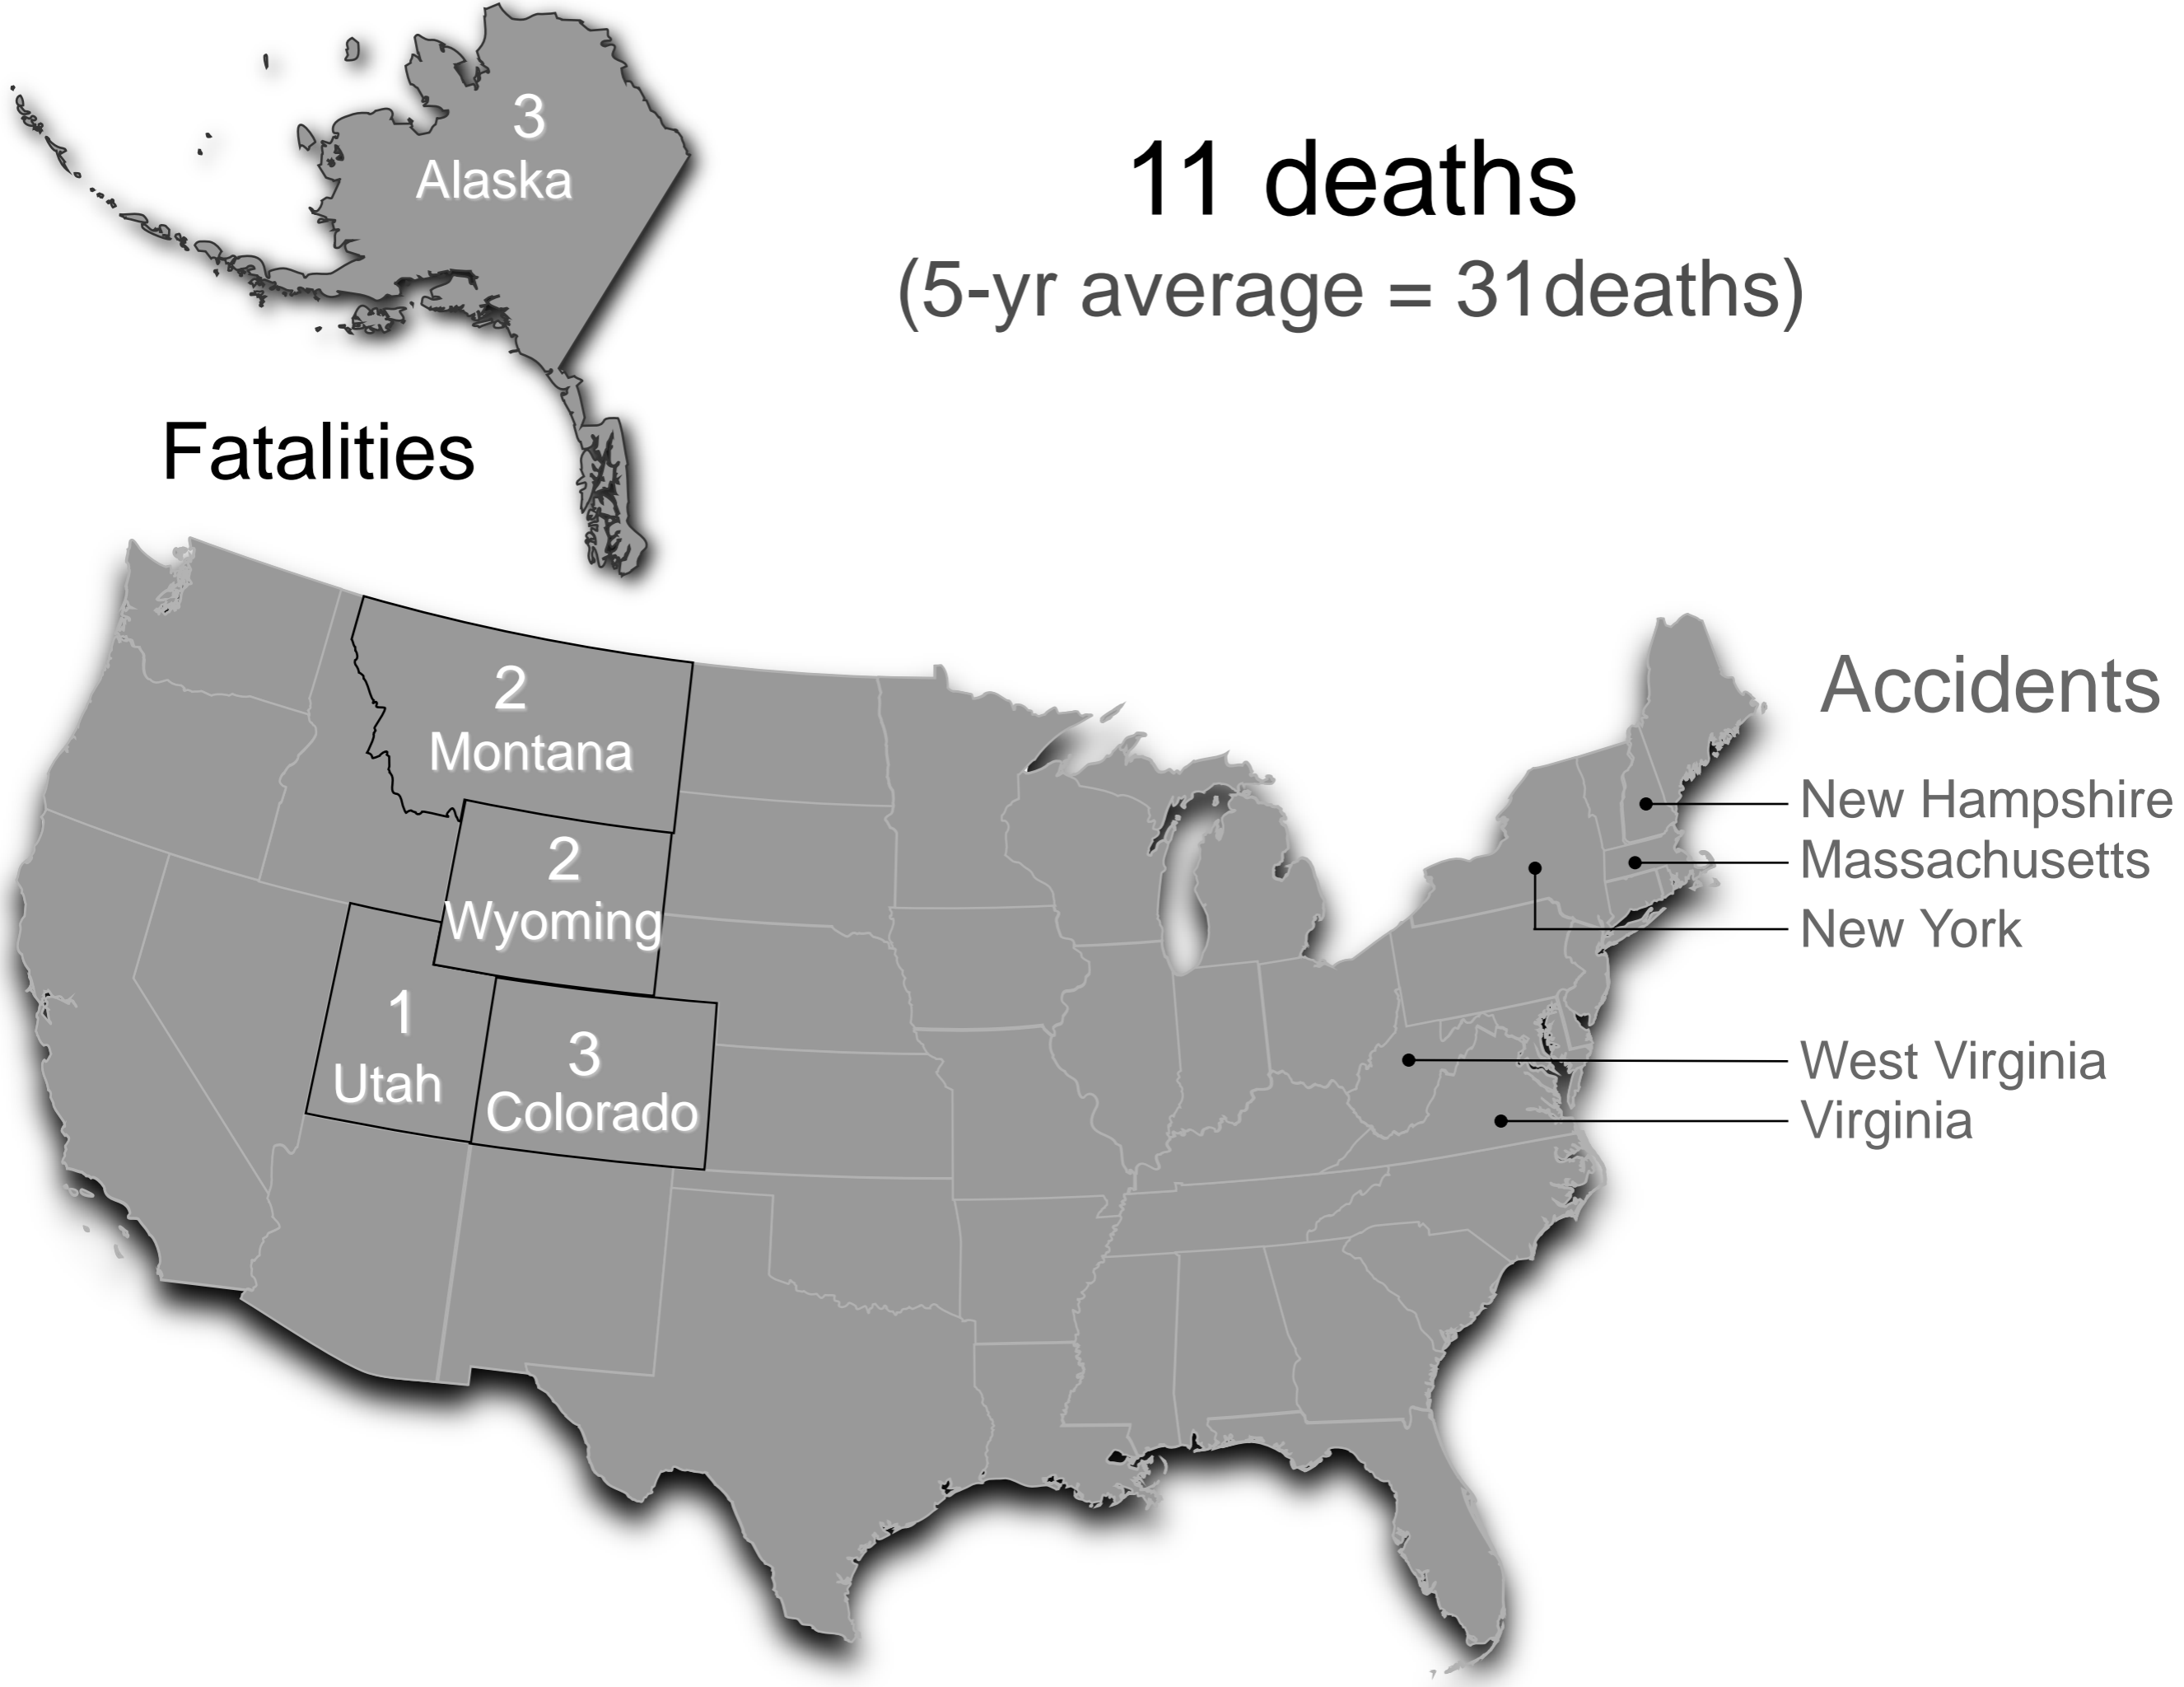

US Avalanche Accidents 2014-15

Dale Atkins

3
Alaska

11 deaths
(5-yr average = 31 deaths)

Fatalities

2
Montana

2
Wyoming

1
Utah

3
Colorado

Accidents

New Hampshire

Massachusetts

New York

West Virginia

Virginia

What happened?

Unusual conditions resulted in unusual
avalanches.

Dry and warm in the west.
Cold and snowy in the east.

Jet Stream (Feb & Mar)

Average Temperature Departures

Winter 2014/15

Base Period: 20th Century

Data Source: 5km Gridded Dataset (nClimGrid)

warmest winter
in 120 years

coldest winter
in 120 years

Degrees Fahrenheit

California

Low snow level

Reports from sensors in the Sierra show the snowpack for April to be the lowest recorded since 1950.

Percent of average statewide snowpack for April 1