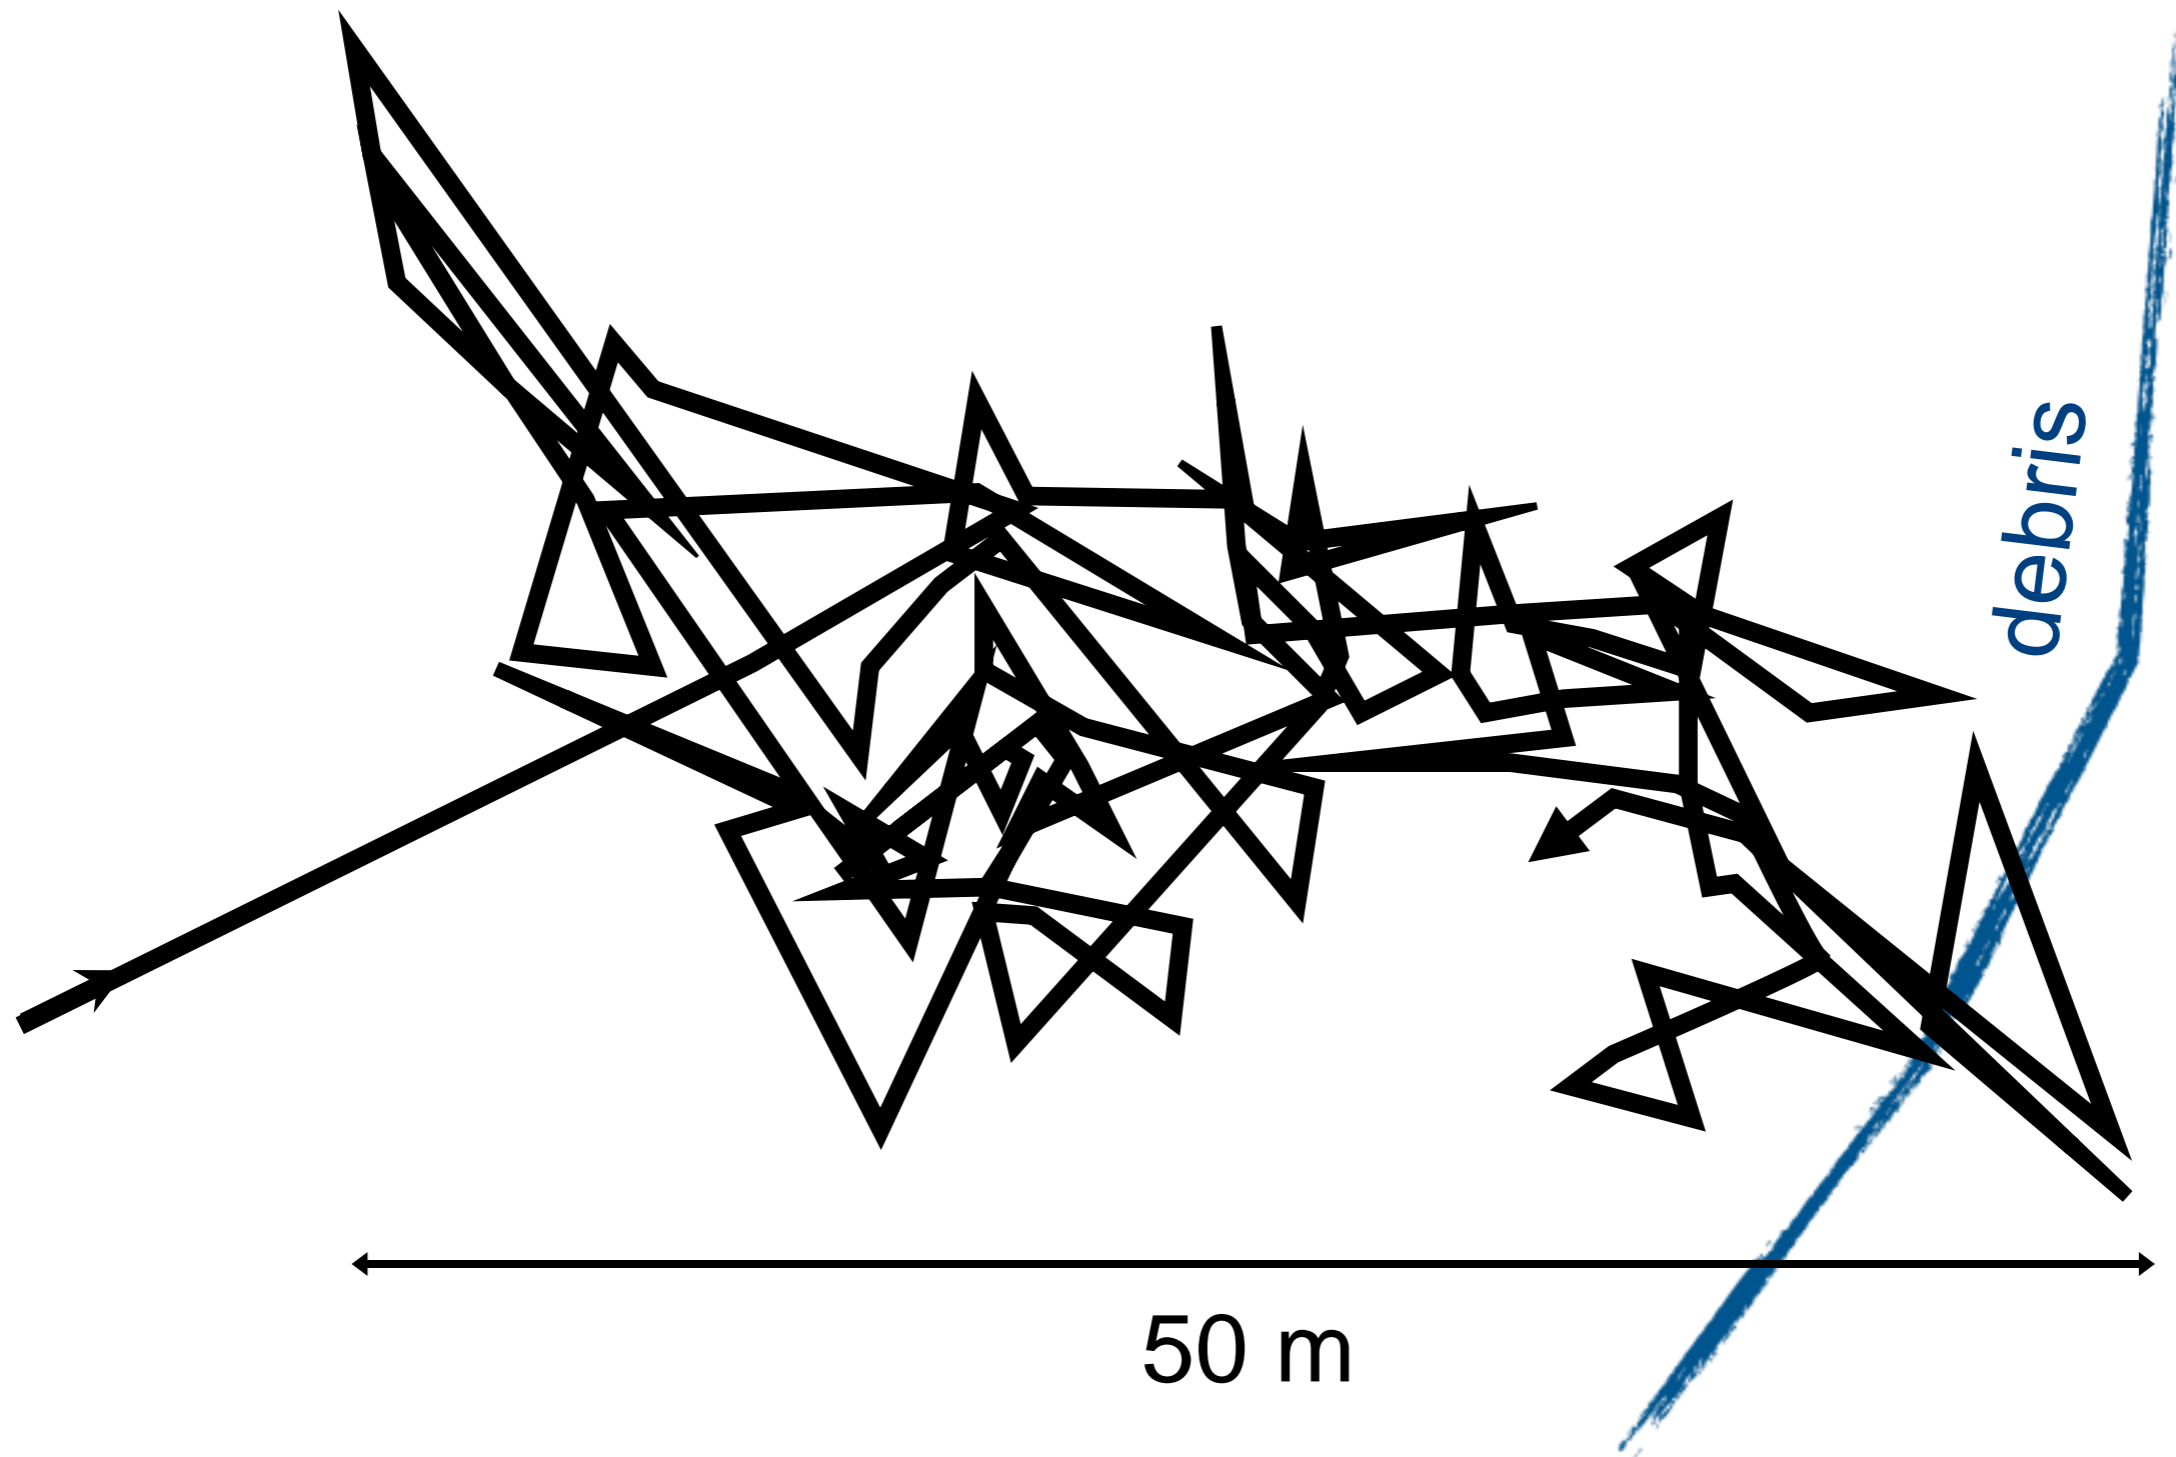

1

with air bag – not deployed

3 of 5

companions could not use transceivers

Ideal World

4 Search Phases

Real World

Transceiver search (search time = 20 min)