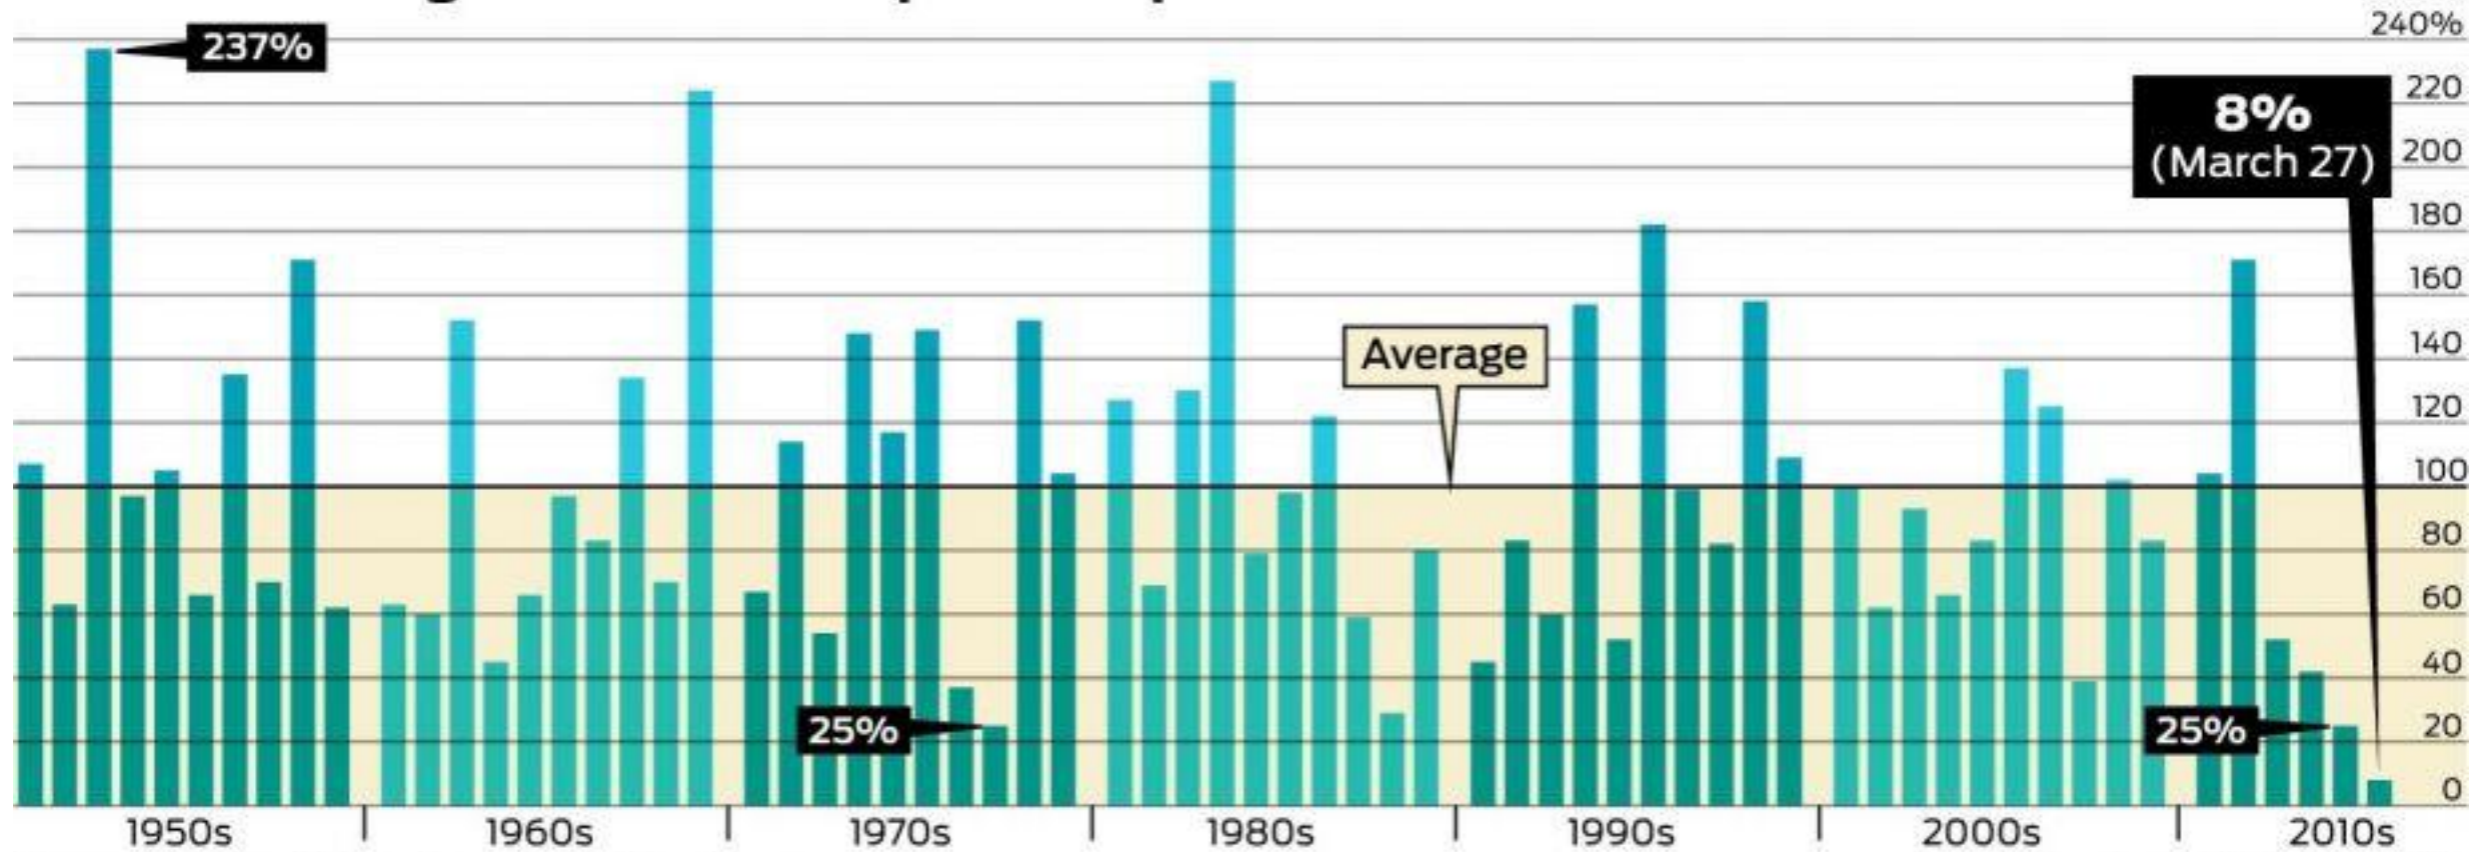

warmest winter
in 120 years

coldest winter
in 120 years

Degrees Fahrenheit

California

Low snow level

Reports from sensors in the Sierra show the snowpack for April to be the lowest recorded since 1950.

Percent of average statewide snowpack for April 1

Source: California Department of Water Resources

John Blanchard / The Chronicle

Alaska

December 2014-February 2015
compared to 1981-2010 average

Who Got Killed

11 deaths

(5-yr average = 31 deaths)

The Accidents