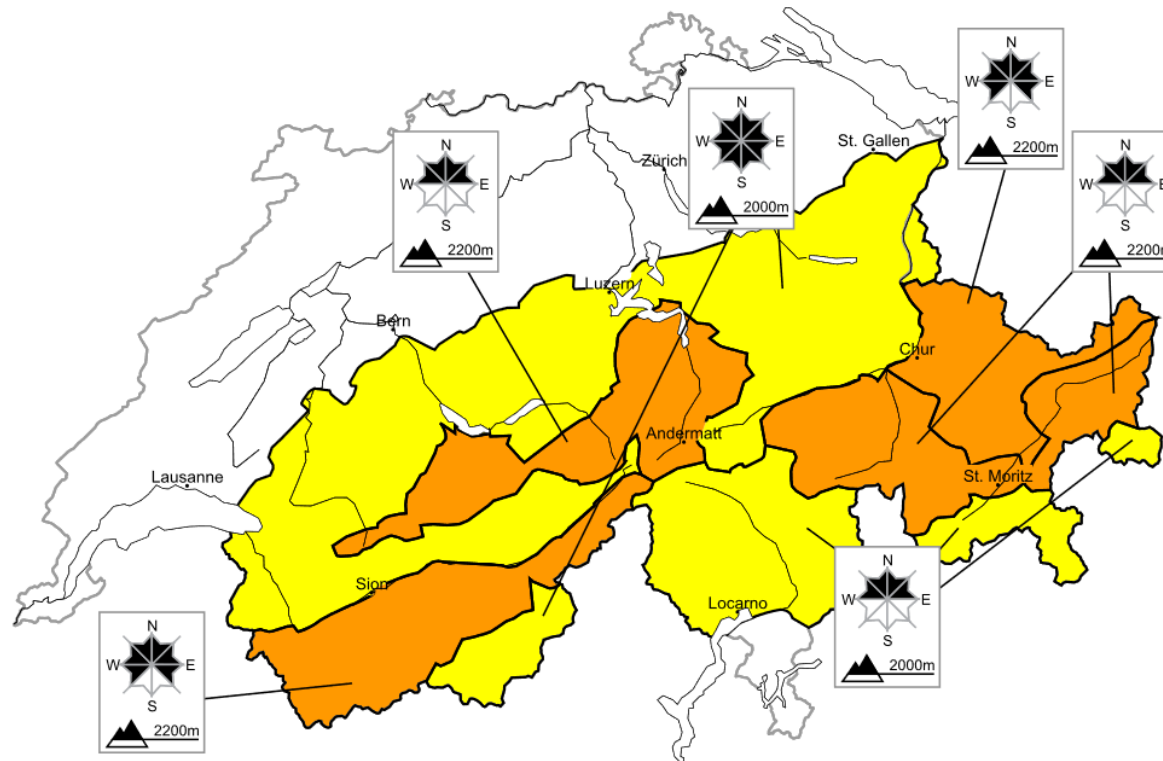

Avalanche disaster Forstberg

2215 Meter hoch: Der Forstberg liegt zwischen dem Muotathal und Hoch-Ybrig.

Avalanche disaster Forstberg

Avalanche disaster Forstberg

Avalanche disaster Forstberg

Avalanche disaster Forstberg

Oberiberg
 47.04°N / 8.78°E 1256m ü.NN.
 (4 x 4 km) 2017-01-01 - 2017-01-31
 31 Tage meteoblue

Avalanche disaster Forstberg

Danger map for Switzerland (to print)
Avalanche bulletin through Saturday, 21 January 2017

Page 1/1

20.1.2017, 16:42

Considerable avalanche danger will be encountered in some regions

Edition: 20.1.2017, 17:00 / Next update: 21.1.2017, 08:00

Danger levels ■ 1 low ■ 2 moderate ■ 3 consider. ■ 4 high ■ 5 very high

Page 1/1

21.1.2017, 16:44

Considerable avalanche danger will be encountered in some regions

Edition: 21.1.2017, 17:00 / Next update: 22.1.2017, 08:00

Danger levels  1 low  2 moderate  3 consider.  4 high  5 very high