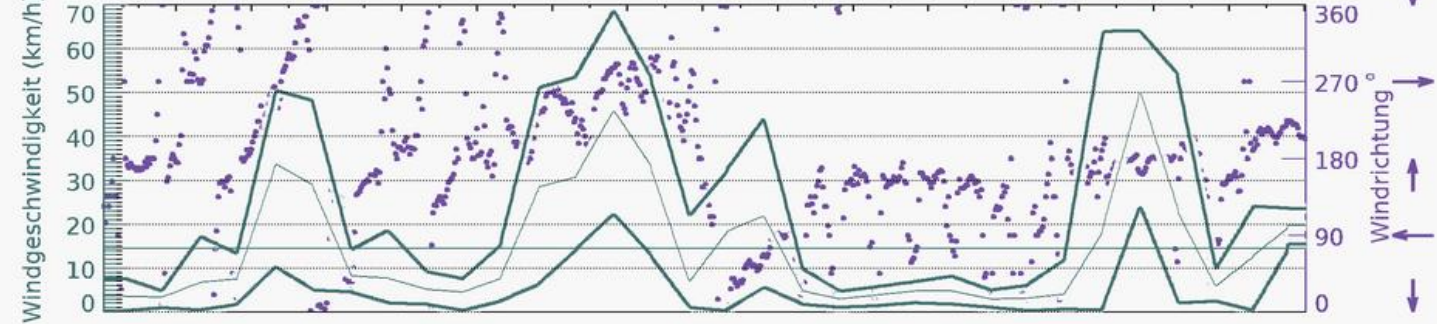

Avalanche disaster Forstberg

2215 Meter hoch: Der Forstberg liegt zwischen dem Muotathal und Hoch-Ybrig.

Avalanche disaster Forstberg

Avalanche disaster Forstberg

Avalanche disaster Forstberg

Avalanche disaster Forstberg

Oberiberg
 47.04°N / 8.78°E 1256m ü.NN.
 (4 x 4 km) 2017-01-01 - 2017-01-31
 31 Tage meteoblue

Avalanche disaster Forstberg

Danger map for Switzerland (to print)
Avalanche bulletin through Saturday, 21 January 2017

Page 1/1

20.1.2017, 16:42

Considerable avalanche danger will be encountered in some regions

Edition: 20.1.2017, 17:00 / Next update: 21.1.2017, 08:00

Danger levels ■ 1 low ■ 2 moderate ■ 3 consider. ■ 4 high ■ 5 very high