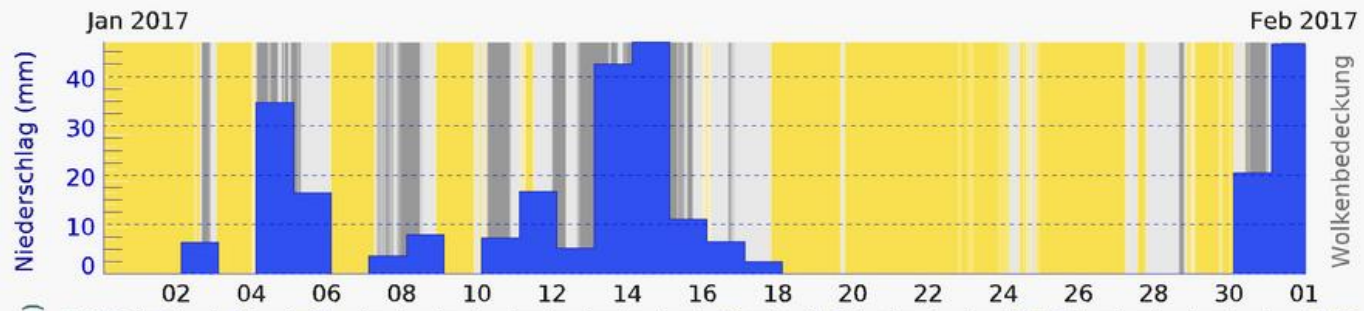

Avalanche disaster Forstberg

2215 Meter hoch: Der Forstberg liegt zwischen dem Muotathal und Hoch-Ybrig.

Avalanche disaster Forstberg

Avalanche disaster Forstberg

Avalanche disaster Forstberg

Avalanche disaster Forstberg

Oberiberg
 47.04°N / 8.78°E 1256m ü.NN.
 (4 x 4 km) 2017-01-01 - 2017-01-31
 31 Tage meteoblue

Avalanche disaster Forstberg

Danger map for Switzerland (to print)
Avalanche bulletin through Saturday, 21 January 2017

Page 1/1

20.1.2017, 16:42

Considerable avalanche danger will be encountered in some regions

Edition: 20.1.2017, 17:00 / Next update: 21.1.2017, 08:00

Danger levels ■ 1 low ■ 2 moderate ■ 3 consider. ■ 4 high ■ 5 very high