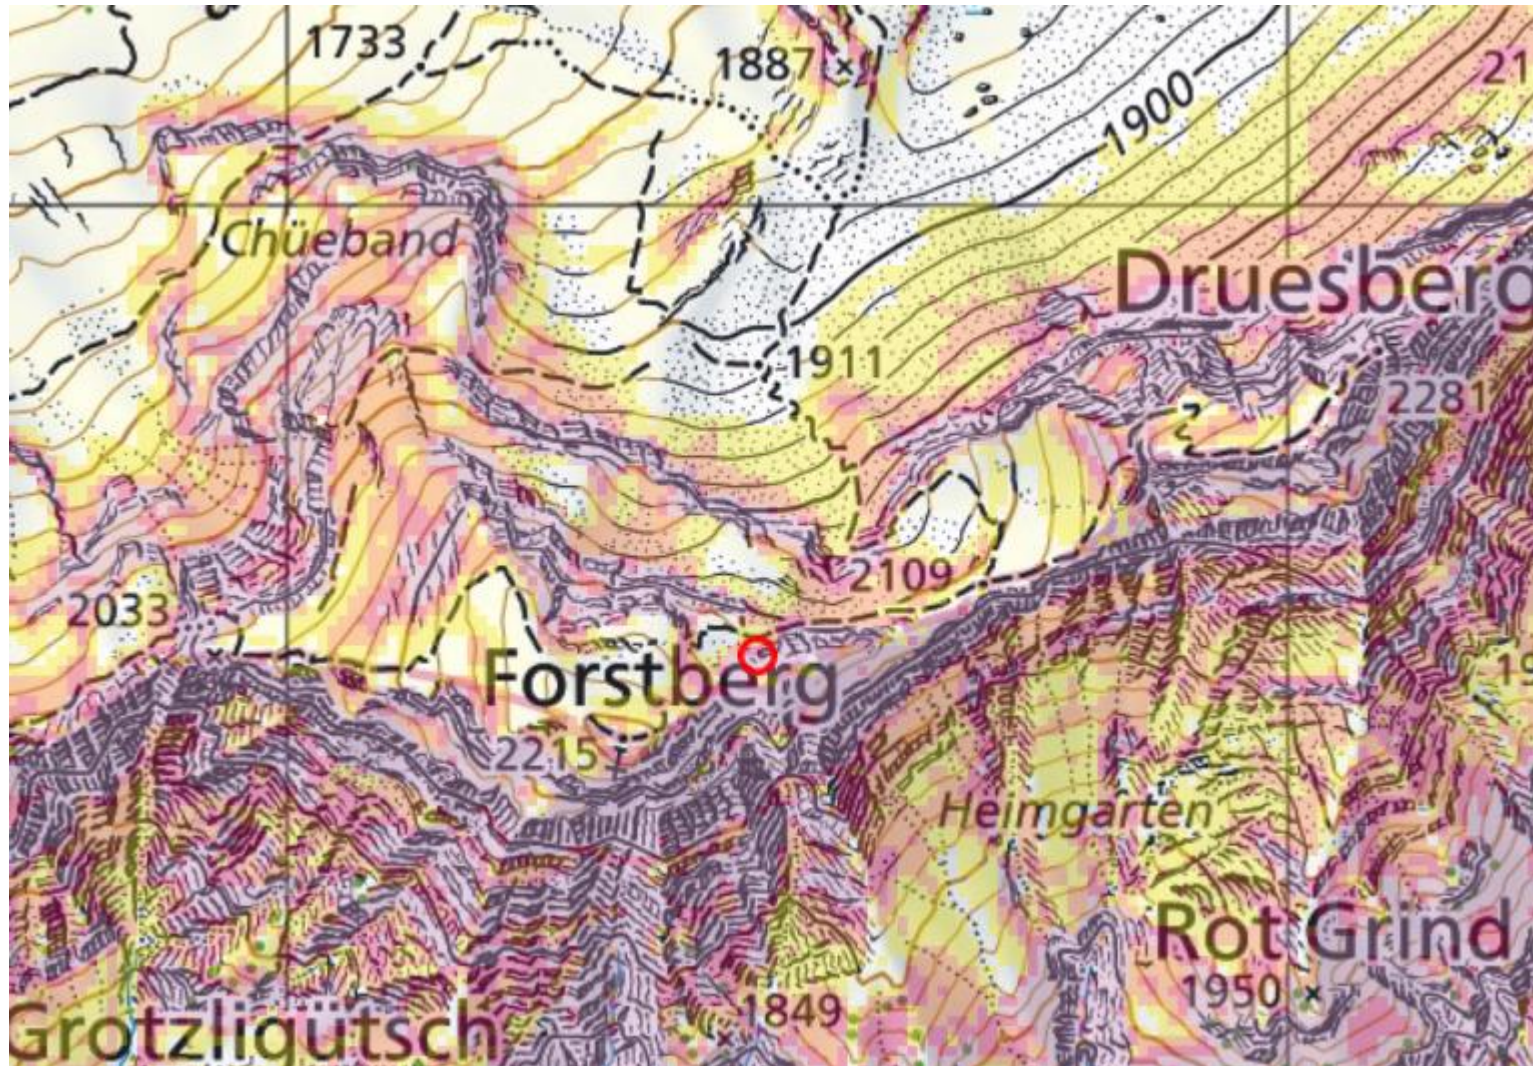

Avalanche disaster Forstberg

2215 Meter hoch: Der Forstberg liegt zwischen dem Muotathal und Hoch-Ybrig.

Avalanche disaster Forstberg

Avalanche disaster Forstberg

Avalanche disaster Forstberg

Avalanche disaster Forstberg

Oberiberg
 47.04°N / 8.78°E 1256m ü.NN.
 (4 x 4 km) 2017-01-01 - 2017-01-31
 31 Tage meteoblue

Avalanche disaster Forstberg

Danger map for Switzerland (to print)
Avalanche bulletin through Saturday, 21 January 2017

Page 1/1

20.1.2017, 16:42

Considerable avalanche danger will be encountered in some regions

Edition: 20.1.2017, 17:00 / Next update: 21.1.2017, 08:00

Danger levels ■ 1 low ■ 2 moderate ■ 3 consider. ■ 4 high ■ 5 very high

Avalanche disaster Forstberg

Danger map for Switzerland (to print)
Avalanche bulletin for Saturday, 21 January 2017

Page 1/1

21.1.2017, 07:48

Considerable avalanche danger will be encountered in some regions