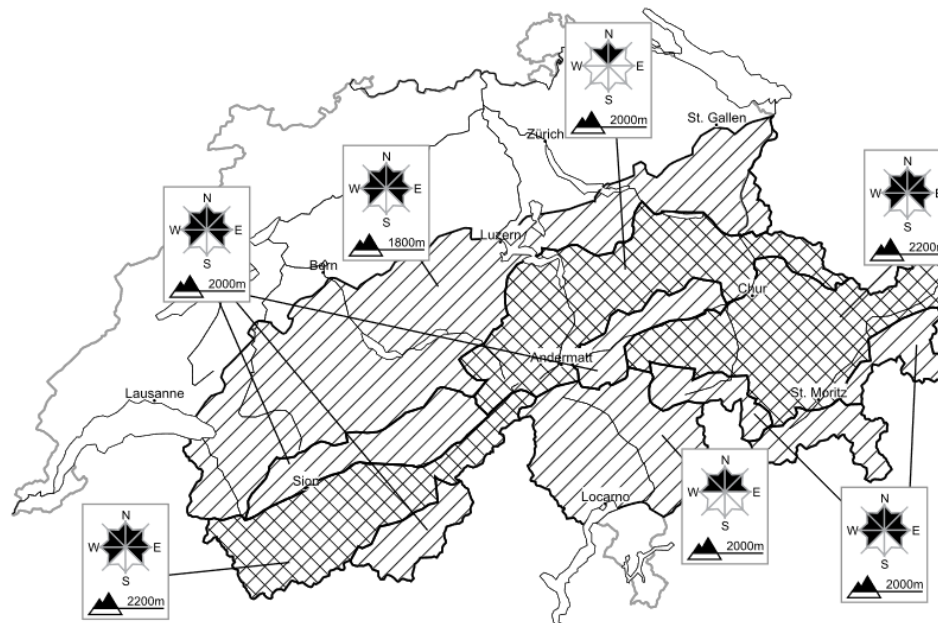

Avalanche disaster Forstberg

Full avalanche bulletin (to print)
Avalanche bulletin for Sunday, 22 January 2017

Page 1/4

22.1.2017, 08:05

Considerable avalanche danger will be encountered in some regions

Edition: 22.1.2017, 08:00 / Next update: 22.1.2017, 17:00

Avalanche danger
updated on 22.1.2017, 08:00