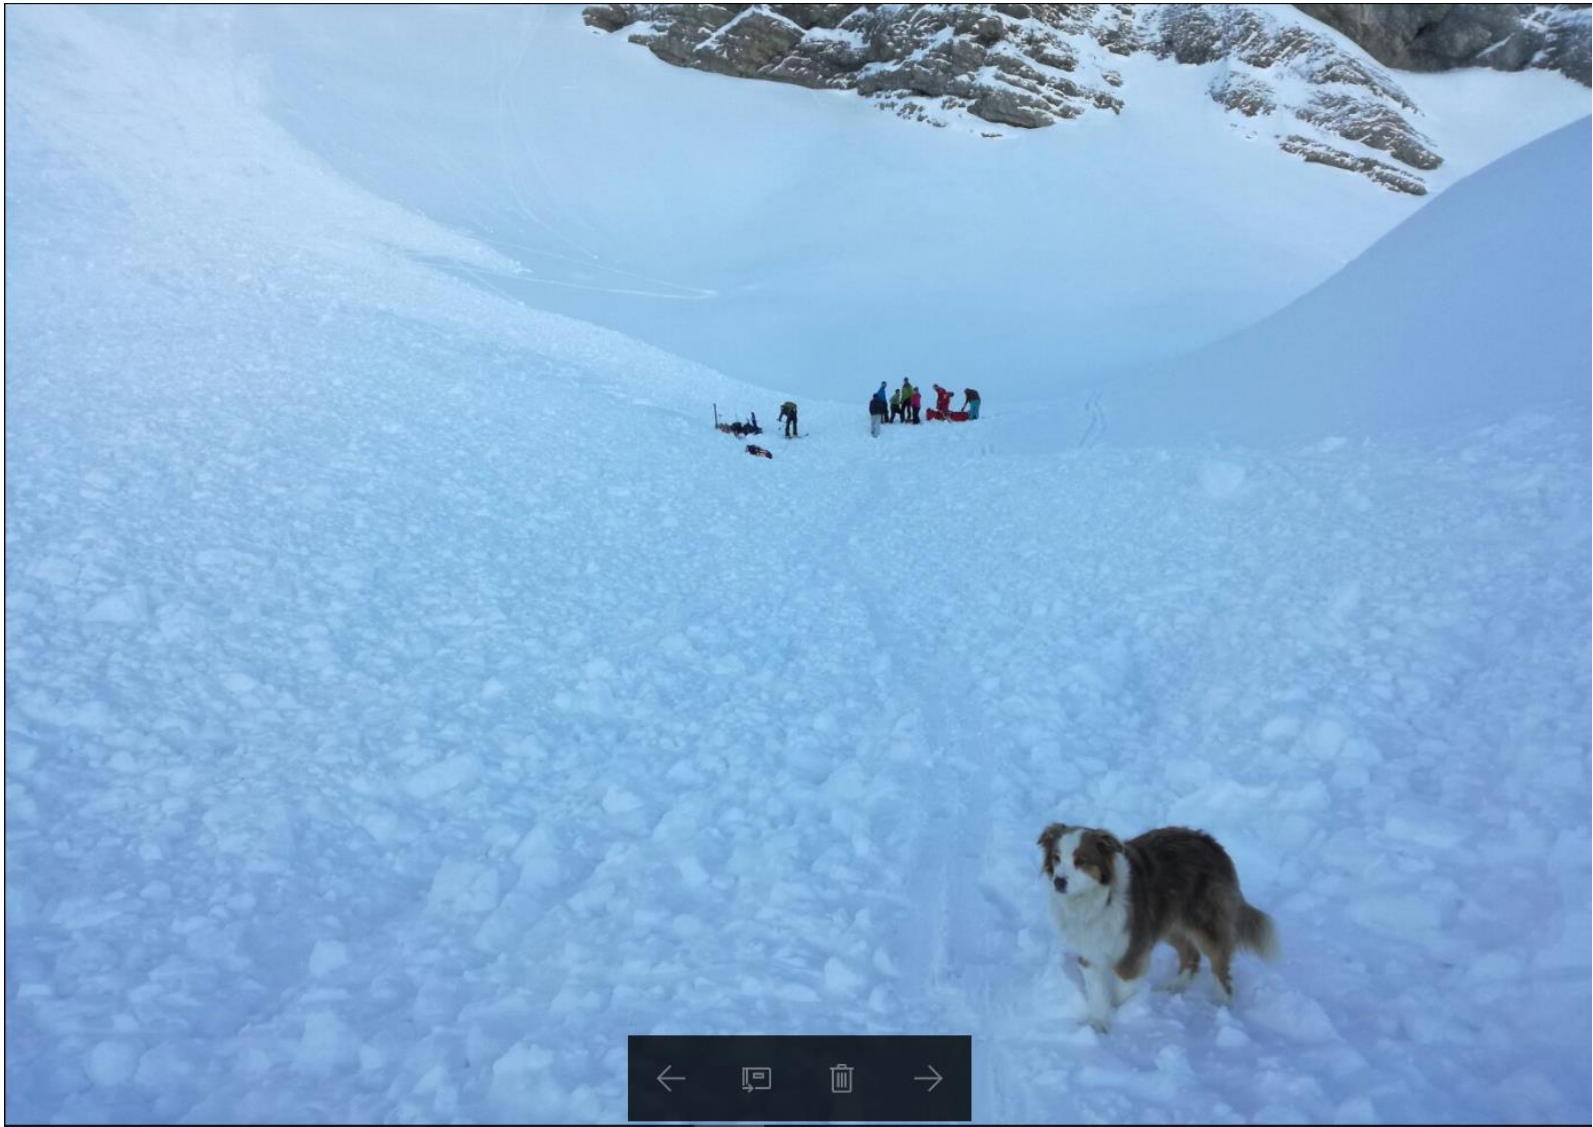

Page 1/1

20.1.2017, 16:42

Considerable avalanche danger will be encountered in some regions

Edition: 20.1.2017, 17:00 / Next update: 21.1.2017, 08:00

Danger levels ■ 1 low ■ 2 moderate ■ 3 consider. ■ 4 high ■ 5 very high

Page 1/1

21.1.2017, 16:44

Considerable avalanche danger will be encountered in some regions

Edition: 21.1.2017, 17:00 / Next update: 22.1.2017, 08:00

Danger levels  1 low  2 moderate  3 consider.  4 high  5 very high

Avalanche danger
updated on 22.1.2017, 08:00

Avalanche disaster Forstberg

Avalanche disaster Forstberg

Avalanche disaster Forstberg

Avalanche disaster Forstberg

Avalanche disaster Forstberg

Avalanche disaster Forstberg / time protocol