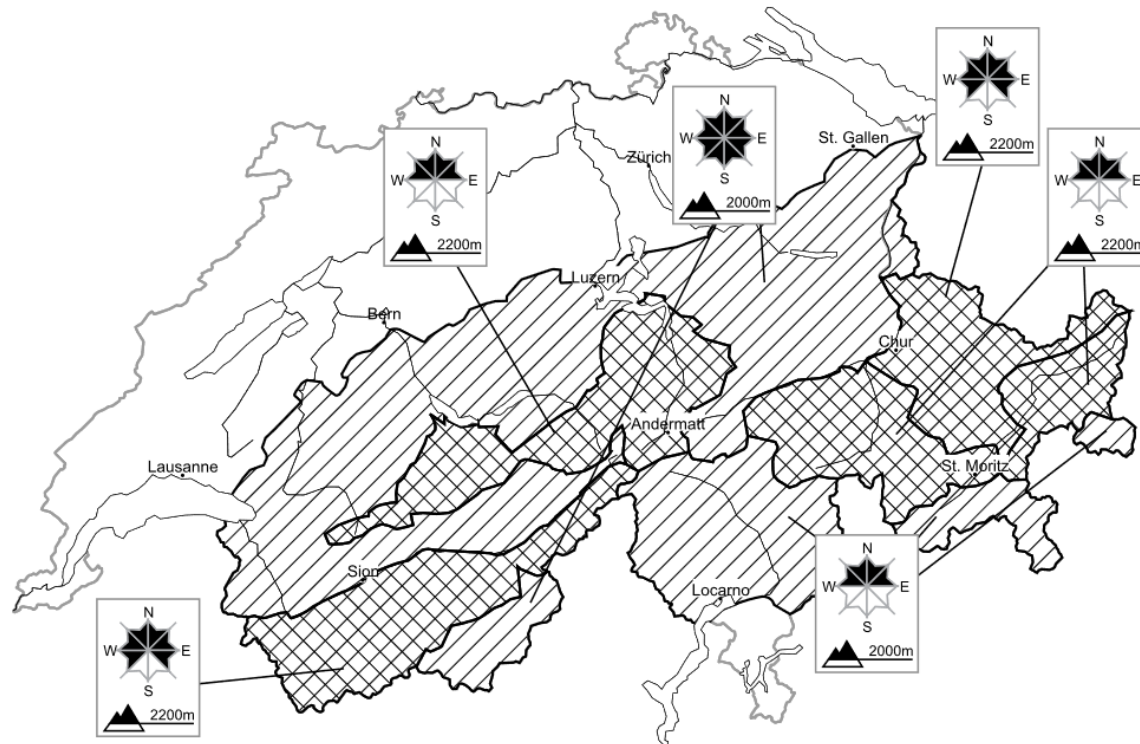

Page 1/1

20.1.2017, 16:42

Considerable avalanche danger will be encountered in some regions

Edition: 20.1.2017, 17:00 / Next update: 21.1.2017, 08:00

Danger levels ■ 1 low ■ 2 moderate ■ 3 consider. ■ 4 high ■ 5 very high

Avalanche disaster Forstberg

Danger map for Switzerland (to print)
Avalanche bulletin for Saturday, 21 January 2017

Page 1/1

21.1.2017, 07:48

Considerable avalanche danger will be encountered in some regions

Edition: 21.1.2017, 08:00 / Next update: 21.1.2017, 17:00

Danger levels  1 low  2 moderate  3 consider.  4 high  5 very high

Avalanche disaster Forstberg

Danger map for Switzerland (to print)
Avalanche bulletin through Sunday, 22 January 2017

Page 1/1

21.1.2017, 16:44

Considerable avalanche danger will be encountered in some regions

Edition: 21.1.2017, 17:00 / Next update: 22.1.2017, 08:00

Danger levels  1 low  2 moderate  3 consider.  4 high  5 very high