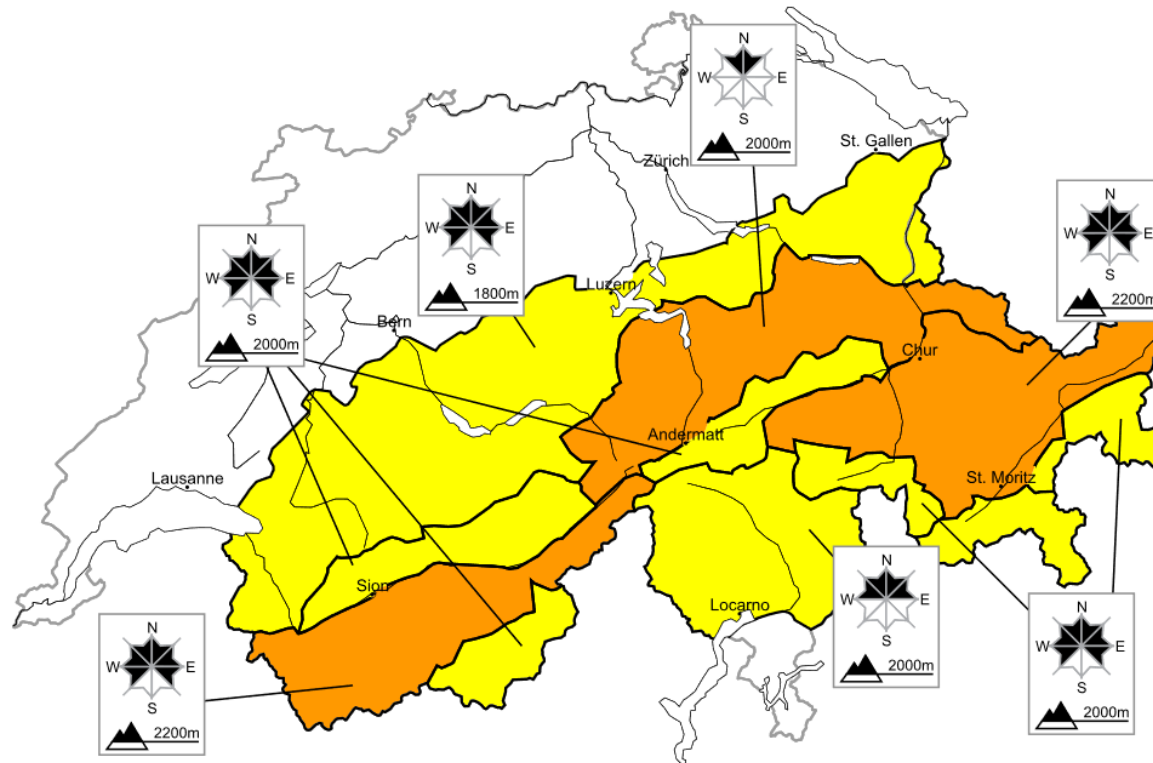

Page 1/1

20.1.2017, 16:42

Considerable avalanche danger will be encountered in some regions

Edition: 20.1.2017, 17:00 / Next update: 21.1.2017, 08:00

Danger levels ■ 1 low ■ 2 moderate ■ 3 consider. ■ 4 high ■ 5 very high

Avalanche disaster Forstberg

Danger map for Switzerland (to print)
Avalanche bulletin for Saturday, 21 January 2017

Page 1/1

21.1.2017, 07:48

Considerable avalanche danger will be encountered in some regions

Edition: 21.1.2017, 08:00 / Next update: 21.1.2017, 17:00

Danger levels  1 low  2 moderate  3 consider.  4 high  5 very high

Avalanche disaster Forstberg

Danger map for Switzerland (to print)
Avalanche bulletin through Sunday, 22 January 2017

Page 1/1

21.1.2017, 16:44

Considerable avalanche danger will be encountered in some regions

Edition: 21.1.2017, 17:00 / Next update: 22.1.2017, 08:00

Danger levels  1 low  2 moderate  3 consider.  4 high  5 very high