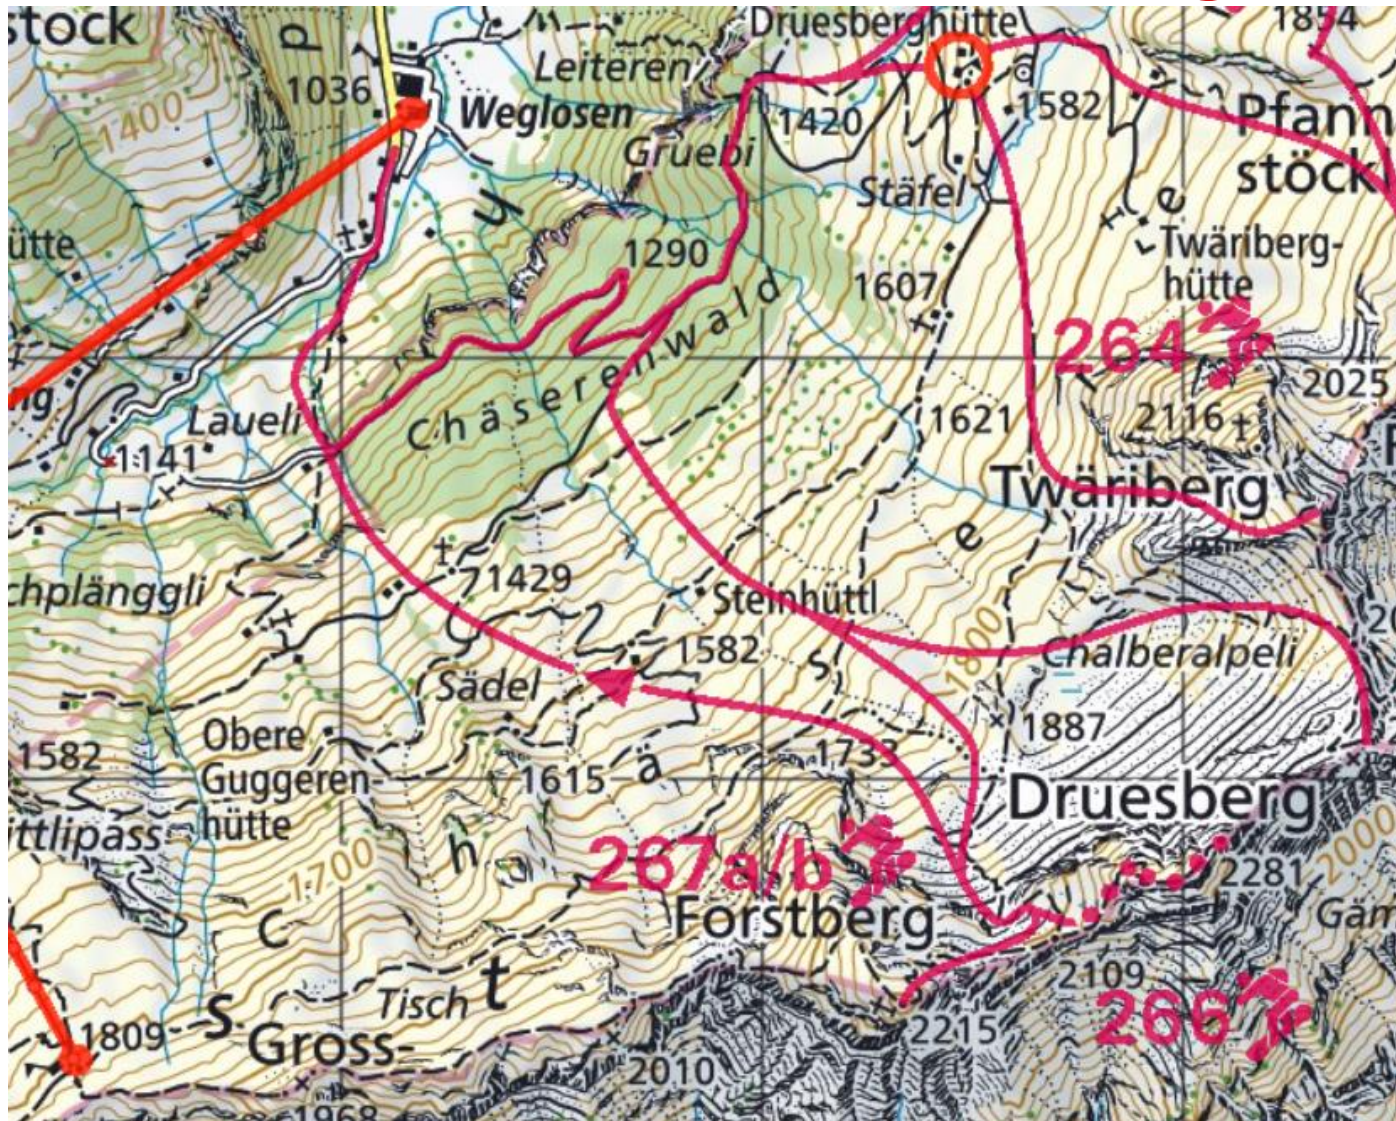

Avalanche disaster Forstberg

2215 Meter hoch: Der Forstberg liegt zwischen dem Muotathal und Hoch-Ybrig.

Avalanche disaster Forstberg

Avalanche disaster Forstberg

Avalanche disaster Forstberg

Avalanche disaster Forstberg

Oberiberg
 47.04°N / 8.78°E 1256m ü.NN.
 (4 x 4 km) 2017-01-01 - 2017-01-31
 31 Tage meteoblue

Avalanche disaster Forstberg

Danger map for Switzerland (to print)
Avalanche bulletin through Saturday, 21 January 2017

Page 1/1

20.1.2017, 16:42

Considerable avalanche danger will be encountered in some regions

Edition: 20.1.2017, 17:00 / Next update: 21.1.2017, 08:00

Danger levels ■ 1 low ■ 2 moderate ■ 3 consider. ■ 4 high ■ 5 very high

Edition: 21.1.2017, 08:00 / Next update: 21.1.2017, 17:00

Danger levels  1 low  2 moderate  3 consider.  4 high  5 very high

Avalanche disaster Forstberg

Danger map for Switzerland (to print)
Avalanche bulletin through Sunday, 22 January 2017