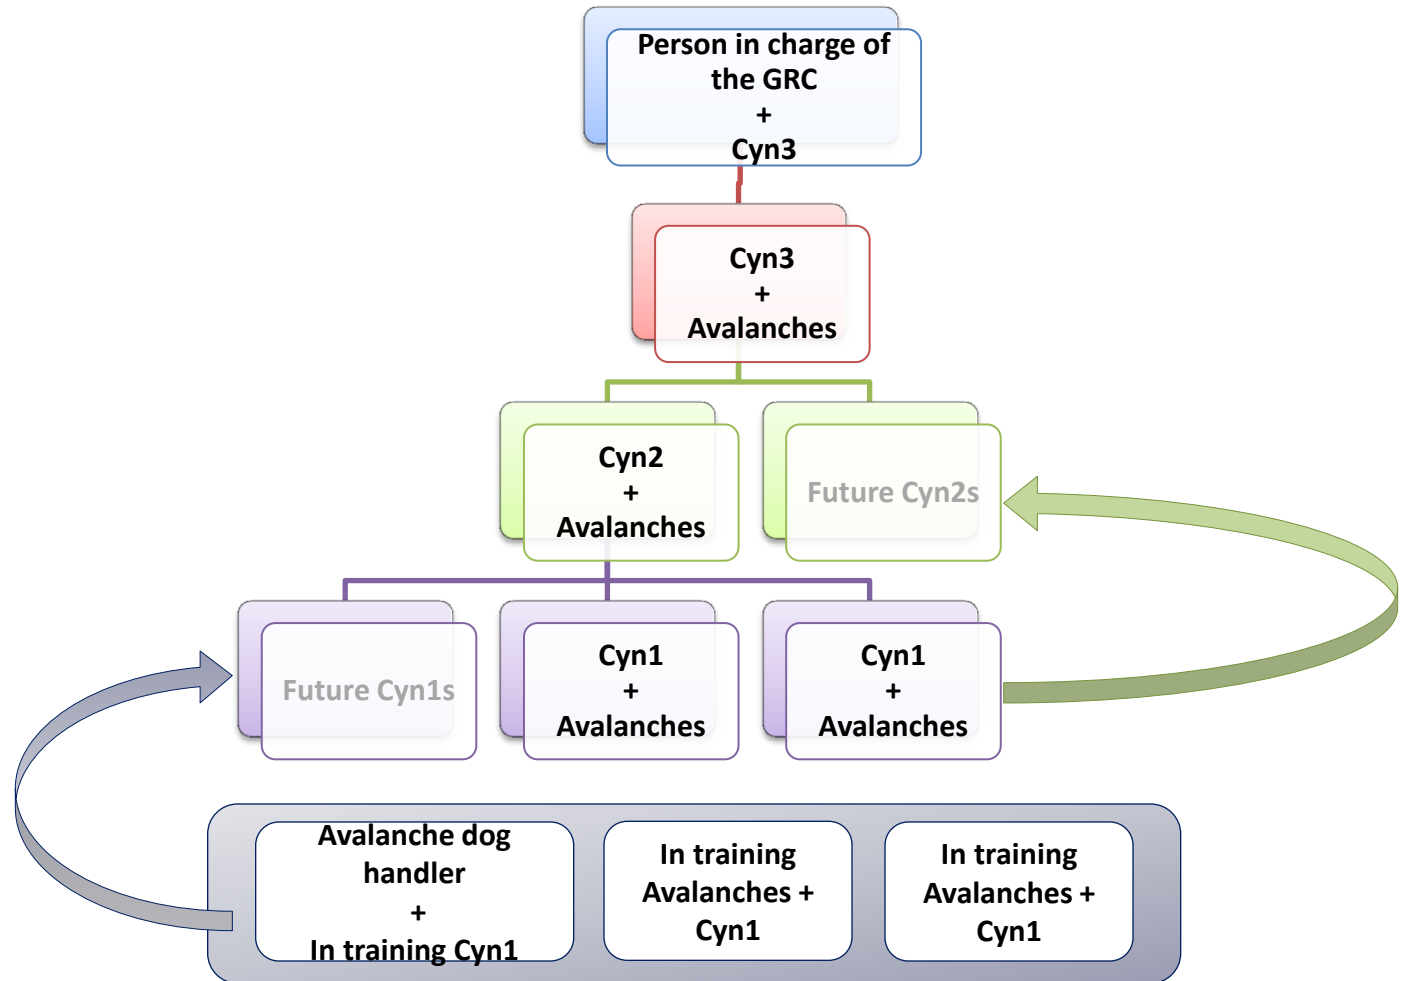

Special Groups Unit

CYN3 – TECHNICAL ADVISER

Mission:

- In charge of coordinating and commanding the search tasks of the canine units.
- In charge of organising the training of dog teams (Cyn1) and heads of unit (Cyn2).
- Collaborates with the Person in charge of the GRC in various tasks.
- The Cyn3 may act as Dog Handler for one or more dogs.
- **Adviser to the person in charge of operations relating to dog searches.**

Special Groups Unit

Special Groups Unit

CURRENT ORGANISATIONAL CHART OF THE GRC

Avalanche dog handler
+
In training Cyn1

In training
Avalanches +
Cyn1

In training
Avalanches +
Cyn1

Special Groups Unit

DEVELOPMENTS IN THE GRC ORGANISATIONAL CHART

Special Groups Unit

FUTURE ORGANISATIONAL CHART OF THE GRC

Special Groups Unit

DOG HANDLERS' OBLIGATIONS

To handle the dog to search for people buried in avalanches, ruins and/or missing in large areas (tracking and/or large area method)