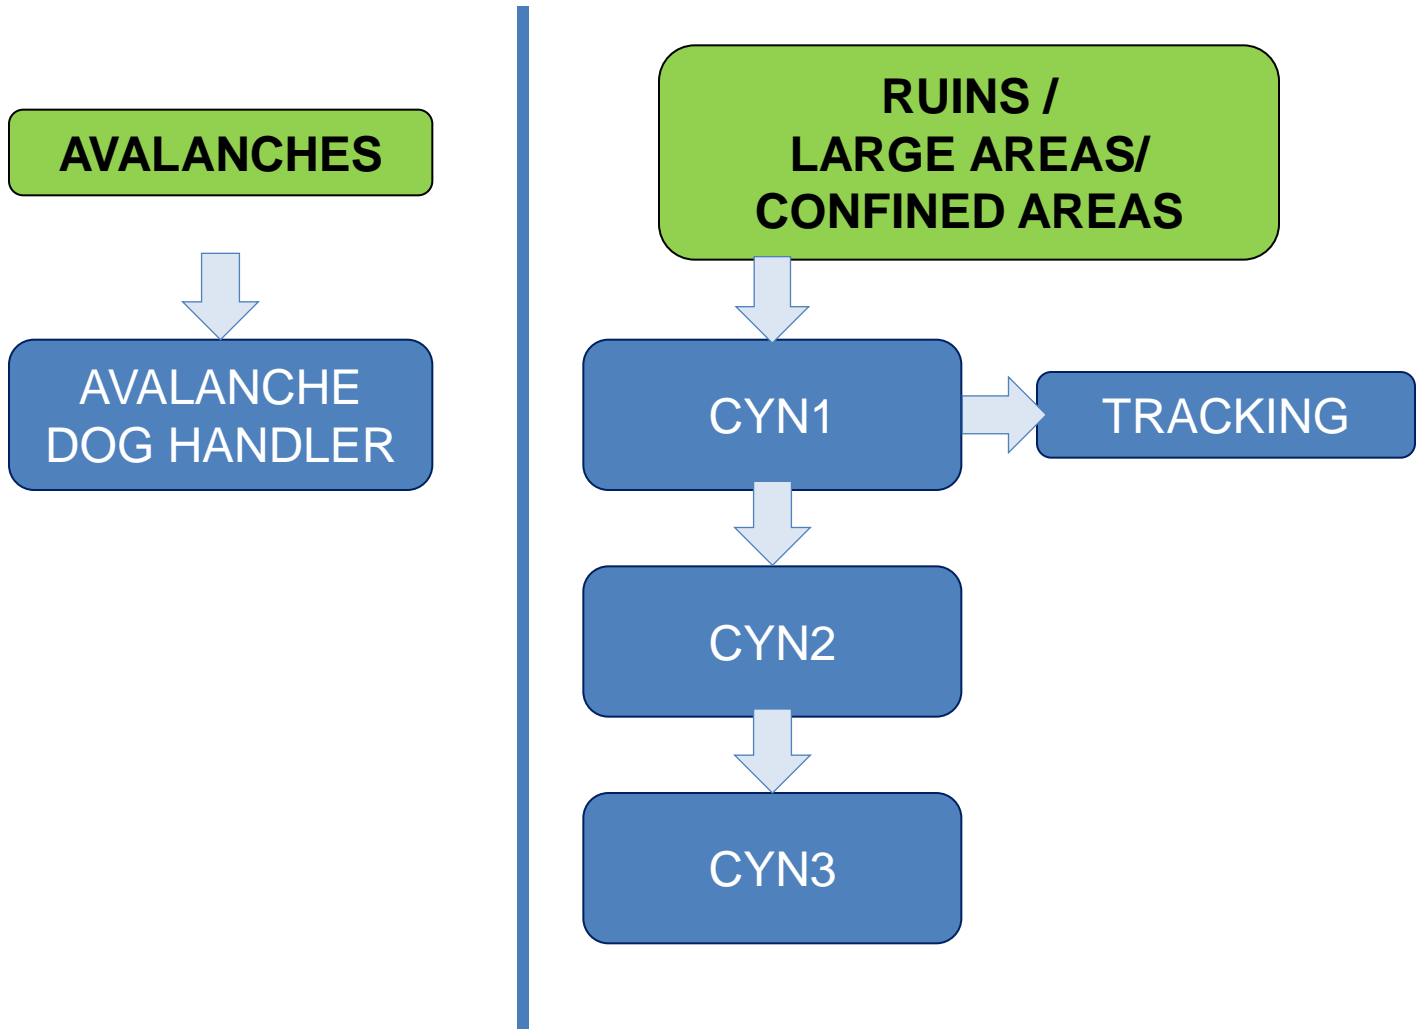

Special Groups Unit

TRACKING

Mission:

- Carries out 2 special tracking training sessions per week.
- Integrated into a canine unit.
- Handles and guides the dog to search for missing persons in large areas **under the orders of a head of unit (Cyn2/Cyn3)**.
- Carries out 10 mandatory annual assessments to be operative.
- The Cyn1 acts as Dog Handler for one or more dogs.

Special Groups Unit

Special Groups Unit

GRC SPECIALITIES

Special Groups Unit

CYN2 – HEAD OF UNIT

Requirements and training:

- ✓ Cyn1 + For1
- ✓ Registered on the operational list for at least 3 years.
- ✓ Training:
 - ✓ 80 hours' theoretical and practical training. (2 weeks)
- ✓ An annual operational assessment.