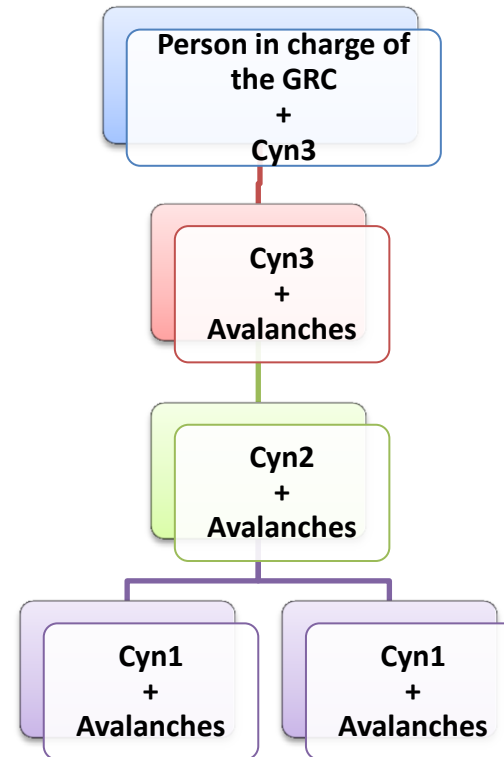

Special Groups Unit

CURRENT ORGANISATIONAL CHART OF THE GRC

Avalanche dog handler
+
In training Cyn1

In training
Avalanches +
Cyn1

In training
Avalanches +
Cyn1