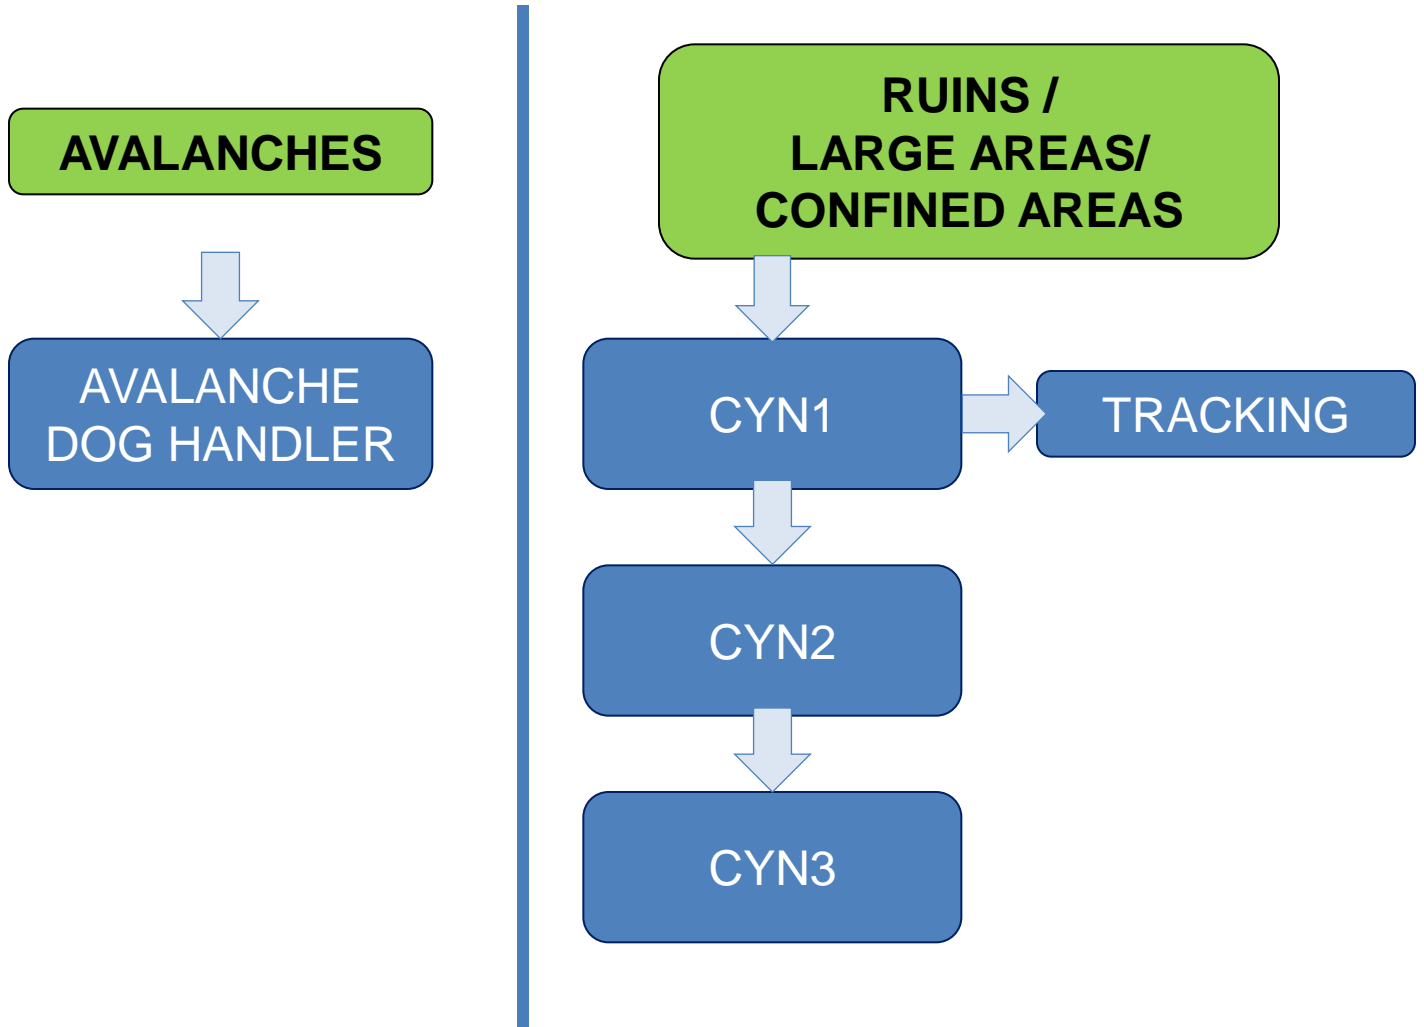

Special Groups Unit

CYN1 – DOG HANDLER

Mission:

- Carries out periodical GRC training.
- Integrated into a canine unit.
- Handles and guides the dog to search for people buried in ruins and people missing in large areas **under the orders of a head of unit (Cyn2/Cyn3)**.
- Carries out the mandatory annual assessments to be operative.
- Carries out a physical test consisting of a positive elevation in the mountains with a weight and time limit.
- The Cyn1 acts as Dog Handler for one or more dogs.

Special Groups Unit

Special Groups Unit

Special Groups Unit

GRC SPECIALITIES

Special Groups Unit

TRACKING

Requirements and training:

- ✓ Holds Cyn1.
- ✓ Pre-training:
 - ✓ 40 hours' theoretical and practical training.
 - ✓ Continuous training over at least 6 months.
- ✓ Training:
 - ✓ 40 hours' theoretical and practical training.
 - ✓ Final assessment and diploma.

Special Groups Unit

TRACKING

Mission:

- Carries out 2 special tracking training sessions per week.
- Integrated into a canine unit.
- Handles and guides the dog to search for missing persons in large areas **under the orders of a head of unit (Cyn2/Cyn3)**.
- Carries out 10 mandatory annual assessments to be operative.
- The Cyn1 acts as Dog Handler for one or more dogs.