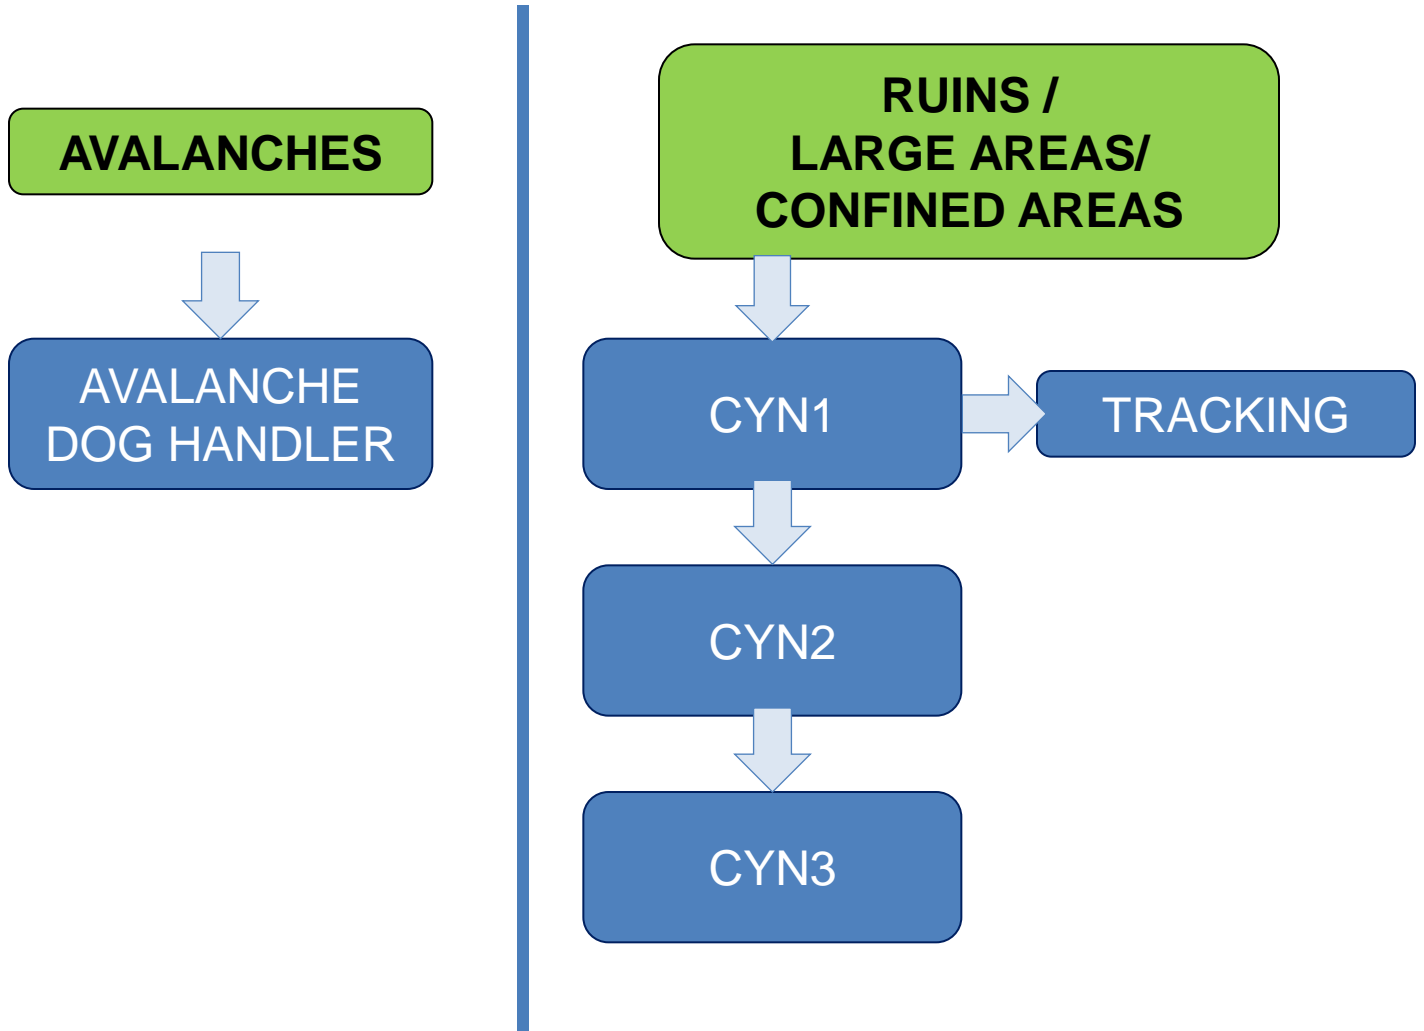

Special Groups Unit

Special Groups Unit

GRC SPECIALITIES

Special Groups Unit

CYN2 – HEAD OF UNIT

Requirements and training:

- ✓ Cyn1 + For1
- ✓ Registered on the operational list for at least 3 years.
- ✓ Training:
 - ✓ 80 hours' theoretical and practical training. (2 weeks)
- ✓ An annual operational assessment.

Special Groups Unit

CYN2 – HEAD OF UNIT

Mission:

- Handles and guides the dog to search for people buried in avalanches, ruins or missing in large areas.
- In charge of coordinating and commanding the search tasks of the canine units.
- May advise the person in charge of operations relating to dog searches.
- In charge of training the dog handlers (Cyn1).
- The Cyn2 acts as Dog Handler for one or more dogs.
- **Under the commands of a Cyn3 and/or the operational command.**

Special Groups Unit

Special Groups Unit

GRC SPECIALITIES

Special Groups Unit

CYN3 – TECHNICAL ADVISER

Requirements and training:

- ✓ Cyn2 + For2
- ✓ Registered on the operational list.
- ✓ Training:
 - ✓ 40 hours' theoretical and practical training. (1 week)
- ✓ Operational assessment every 5 years.