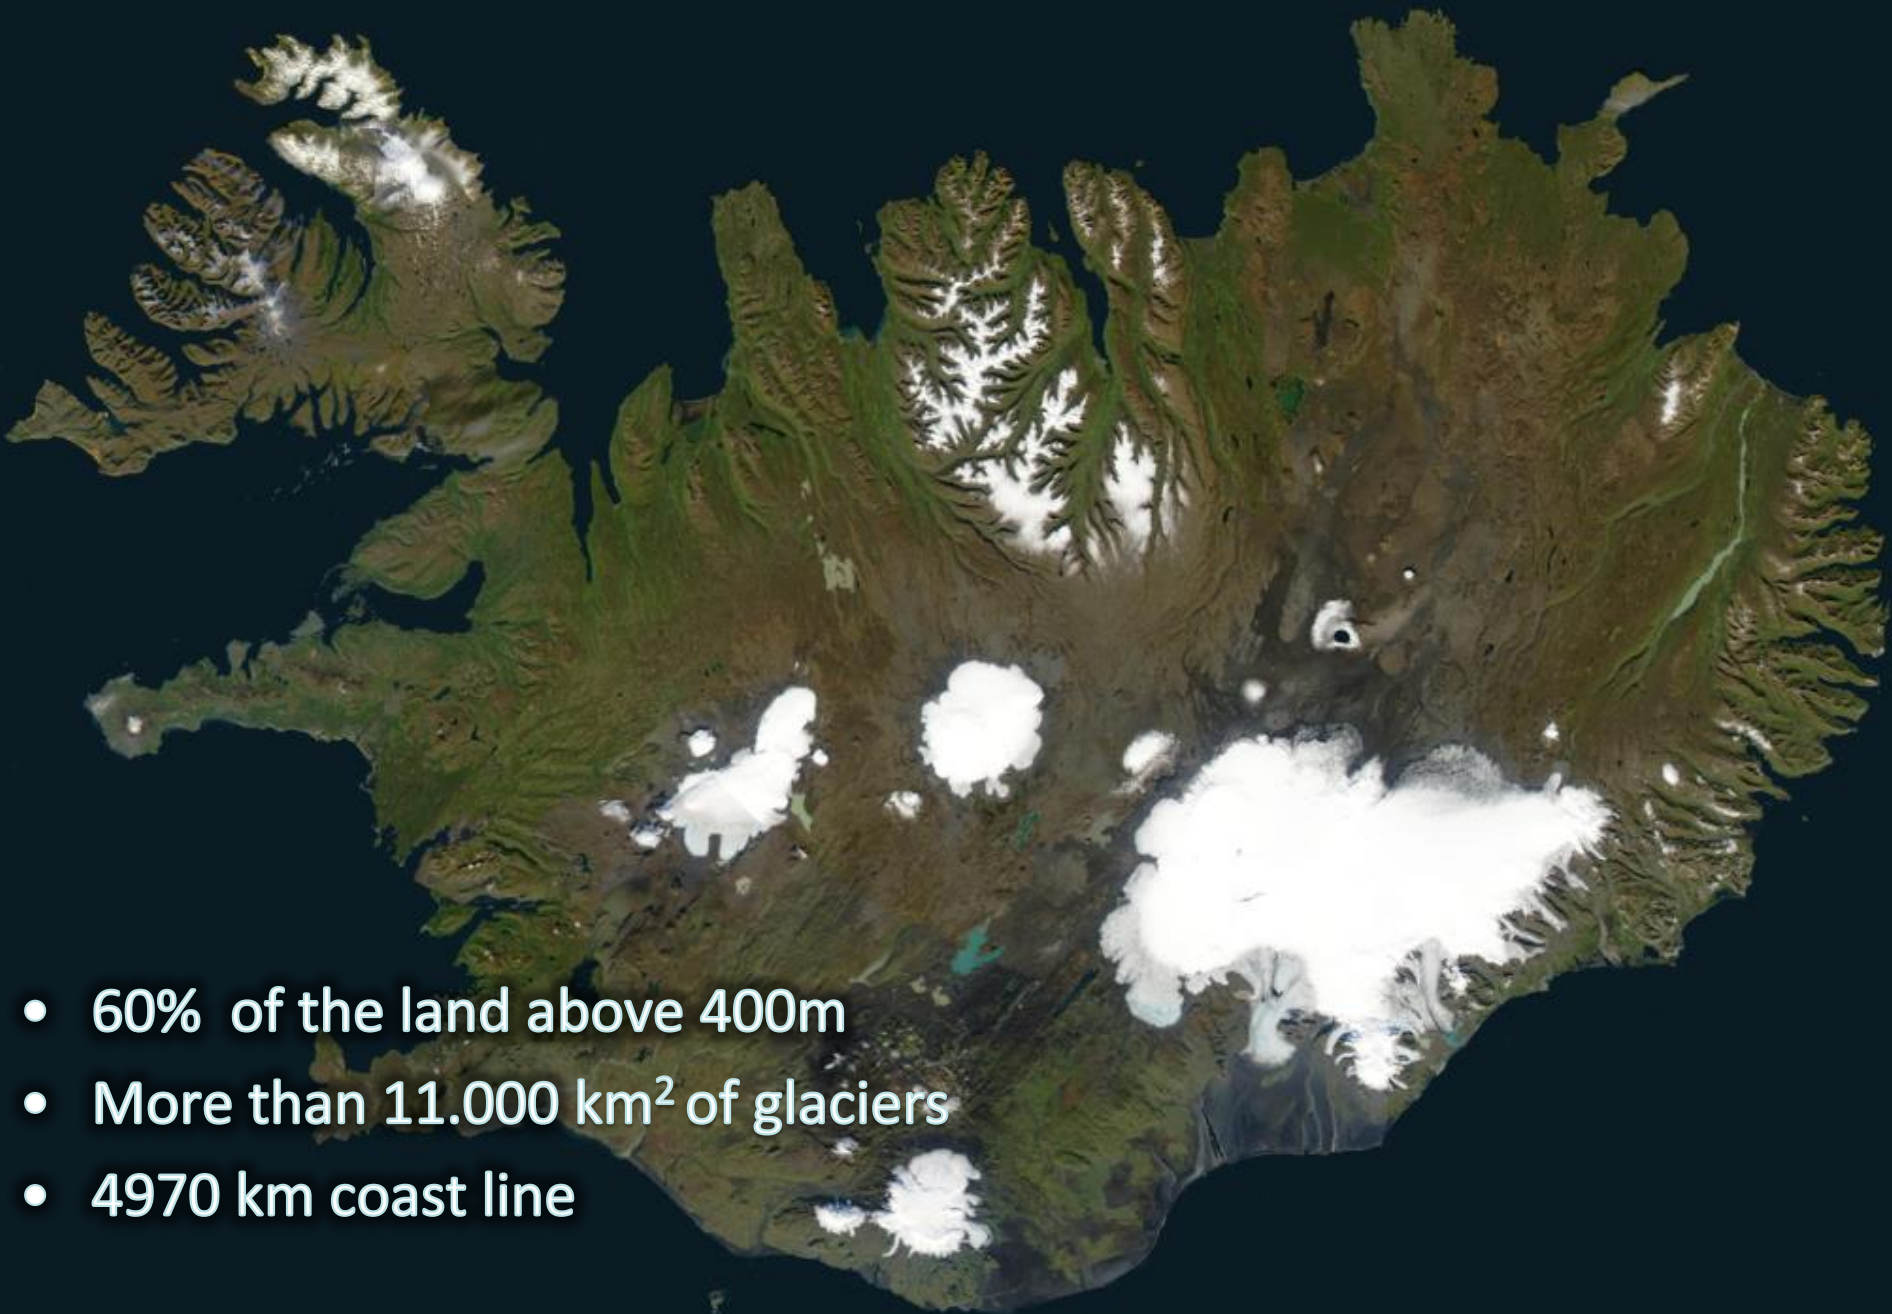

SIYSAVARNAFÉLAGIÐ
LANDSBJÖRG

SAR in Iceland

Search and Rescue on the Rock

Þóra Jóhanna Jónasdóttir

ICE-SAR

- 103.000 km²
- 339.000 persons
- 3,2 souls pr. km²

- 60% of the land above 400m
- More than 11.000 km² of glaciers
- 4970 km coast line