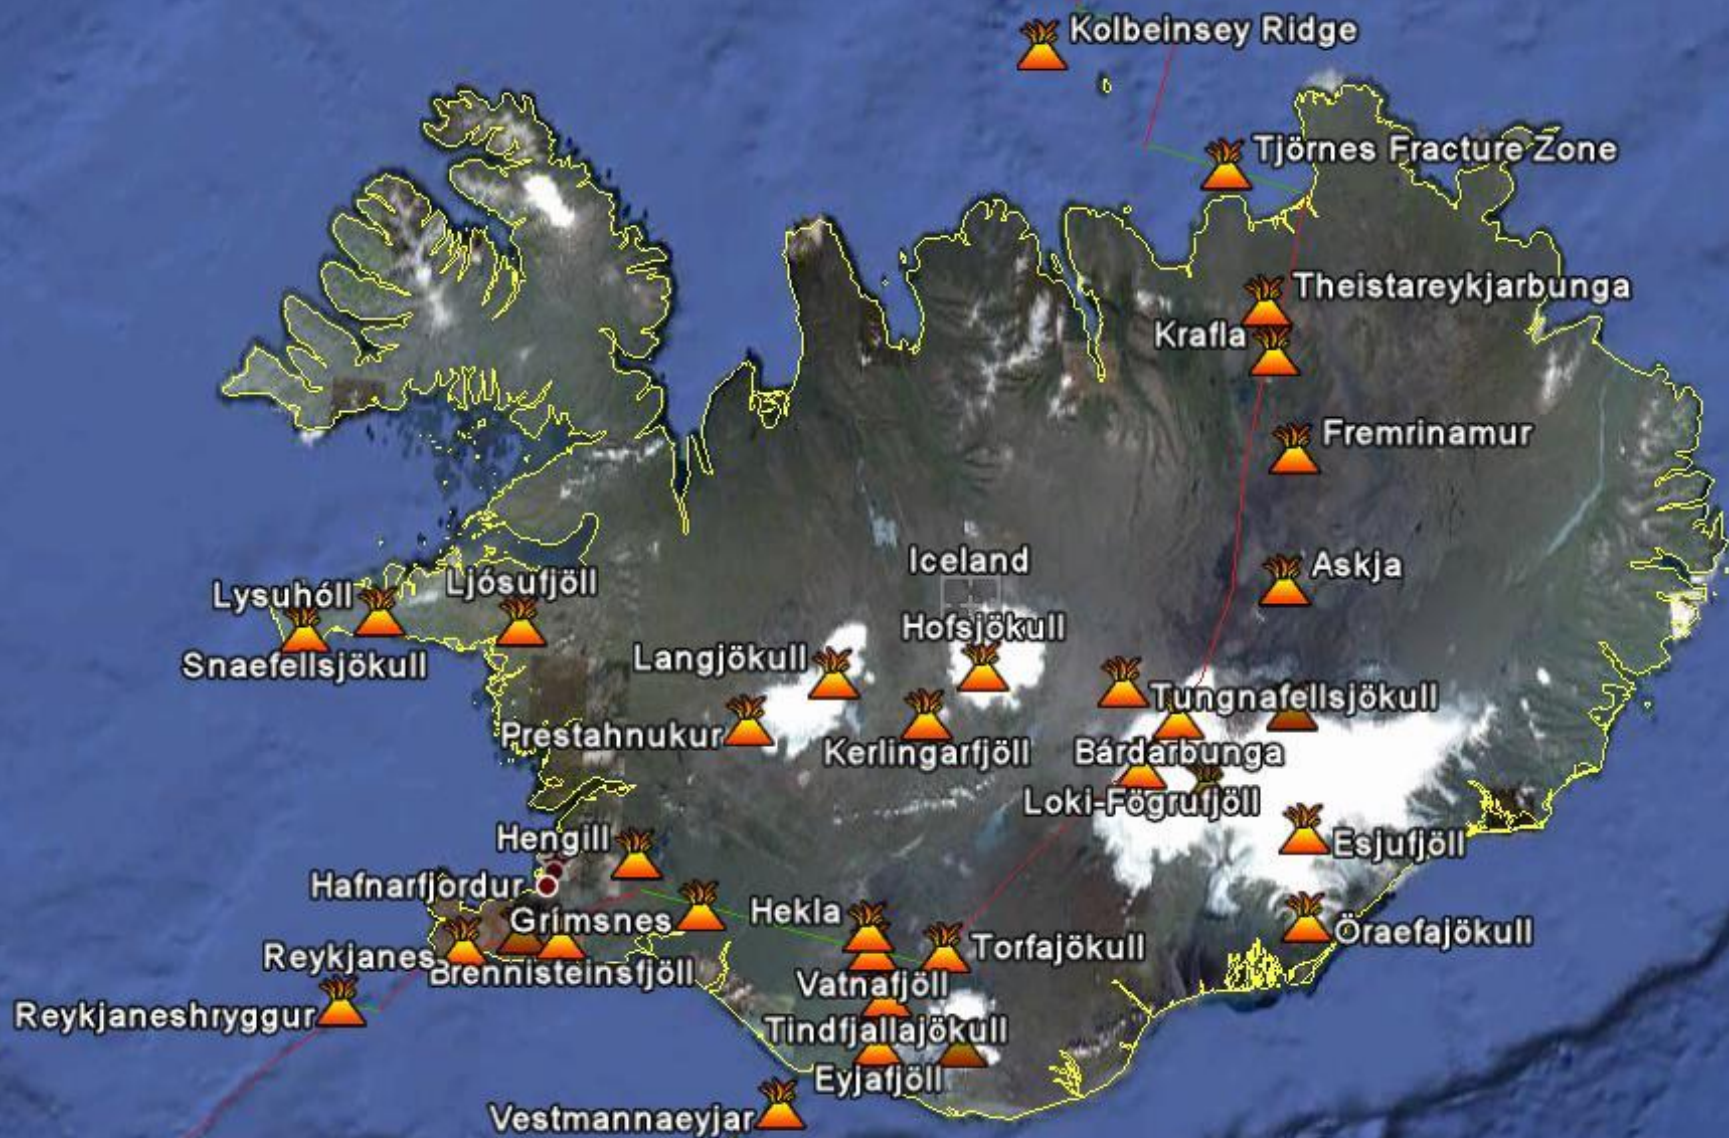

Case Study:

South Coast earthquakes May 2008

SLYSAVARNAFÉLAGIÐ
LANDSBJÖRG

- Lessons learned:
 - The command systems were available but were not used
 - Checking every single home is important for the local people
 - Icelandic houses are strong but the need for Urban SAR remains
 - Training is needed for general SAR teams