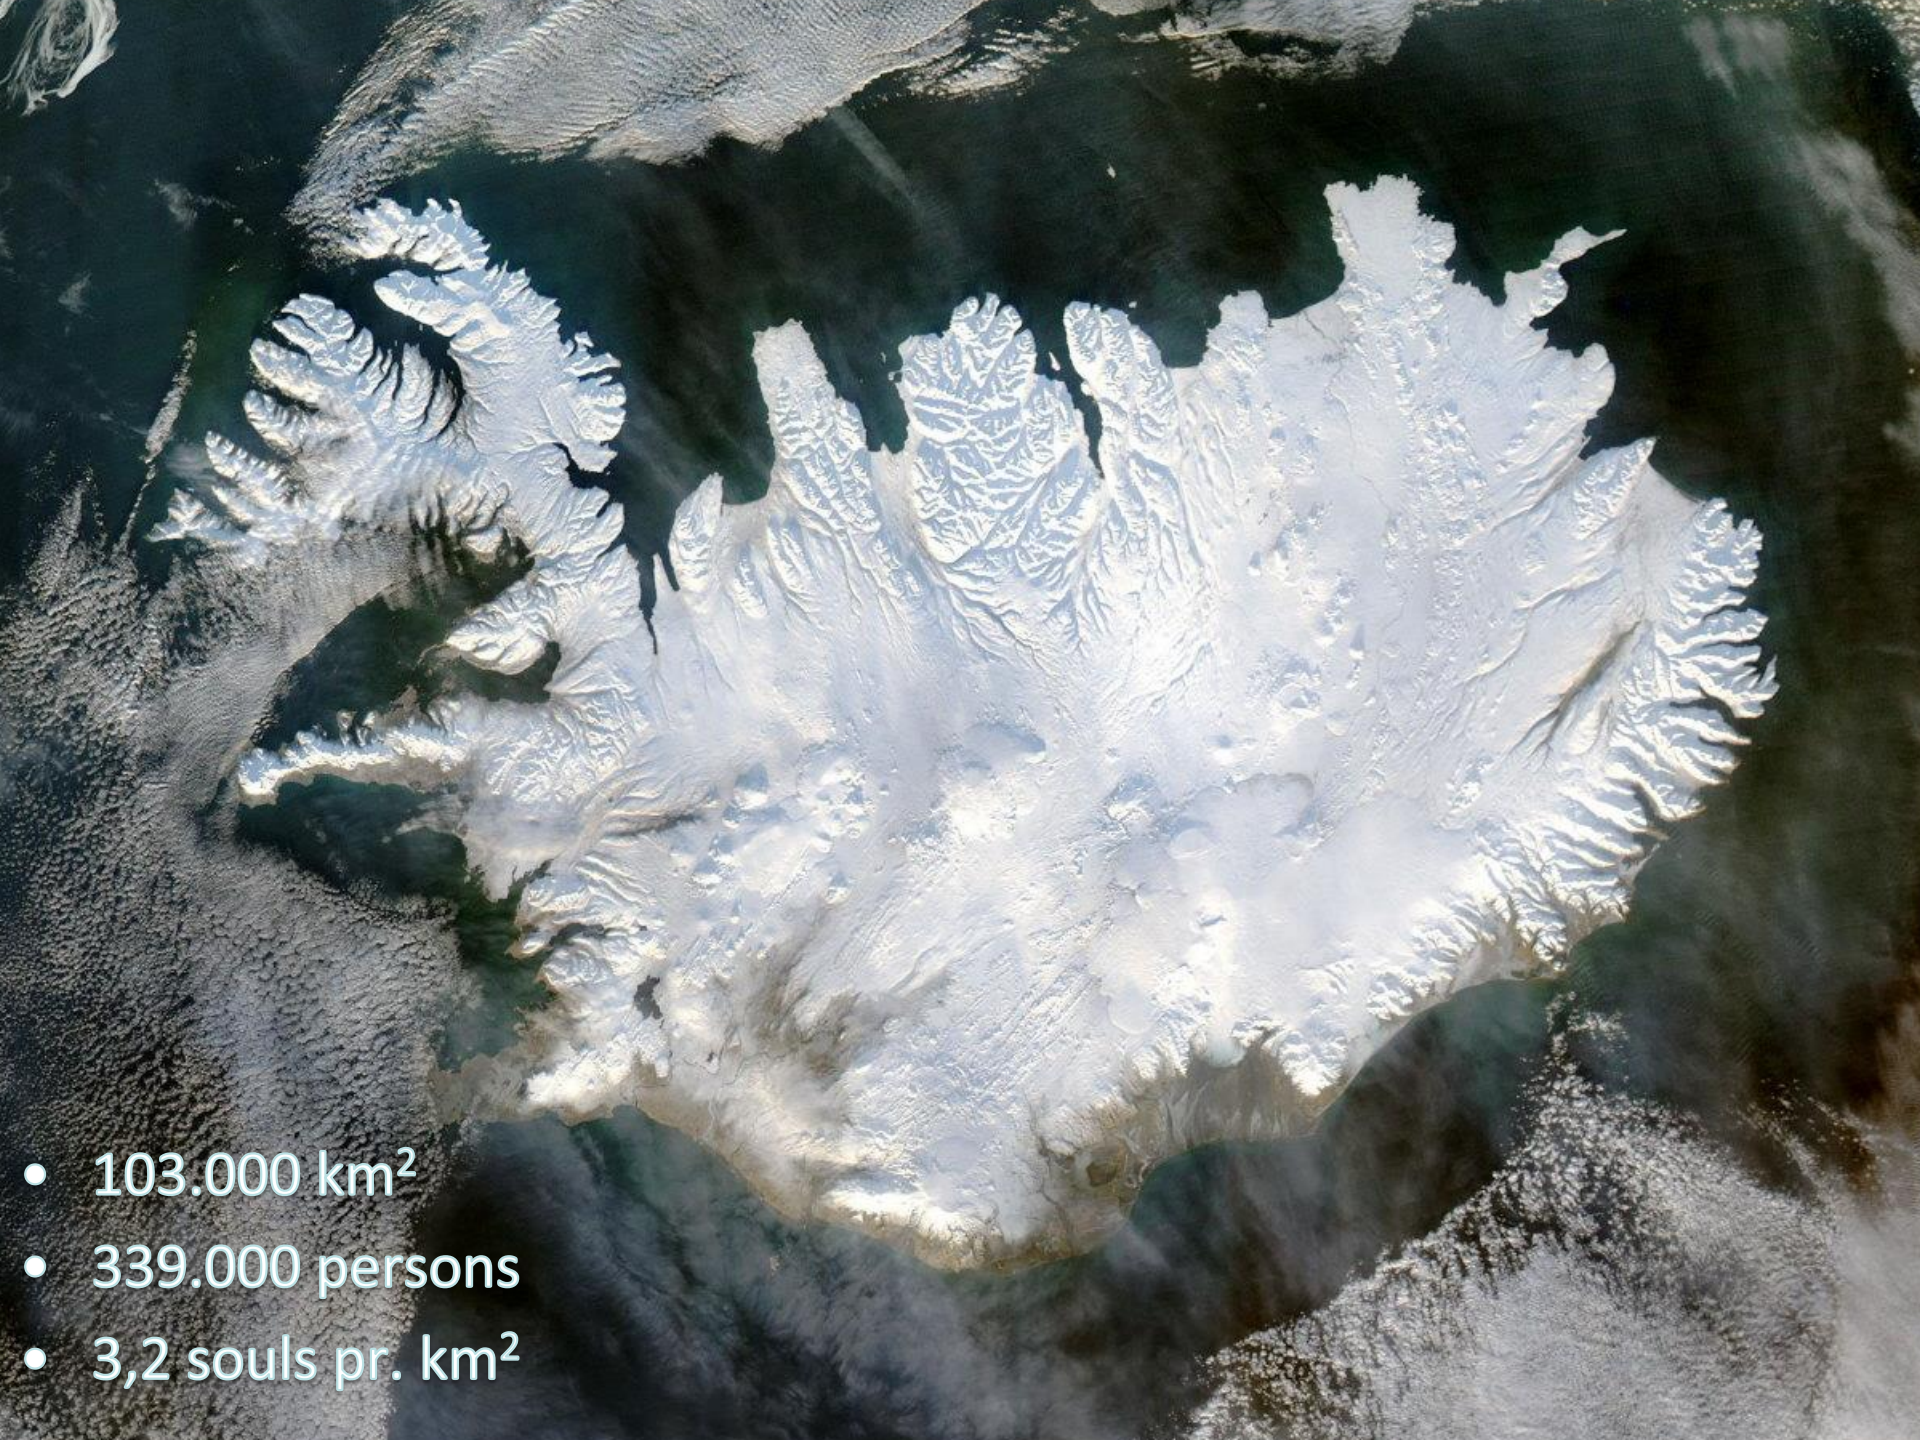

SIYSAVARNAFÉLAGIÐ
LANDSBJÖRG

SAR in Iceland

Search and Rescue on the Rock

Þóra Jóhanna Jónasdóttir

ICE-SAR

- 103.000 km²
- 339.000 persons
- 3,2 souls pr. km²

- 60% of the land above 400m
- More than 11.000 km² of glaciers
- 4970 km coast line