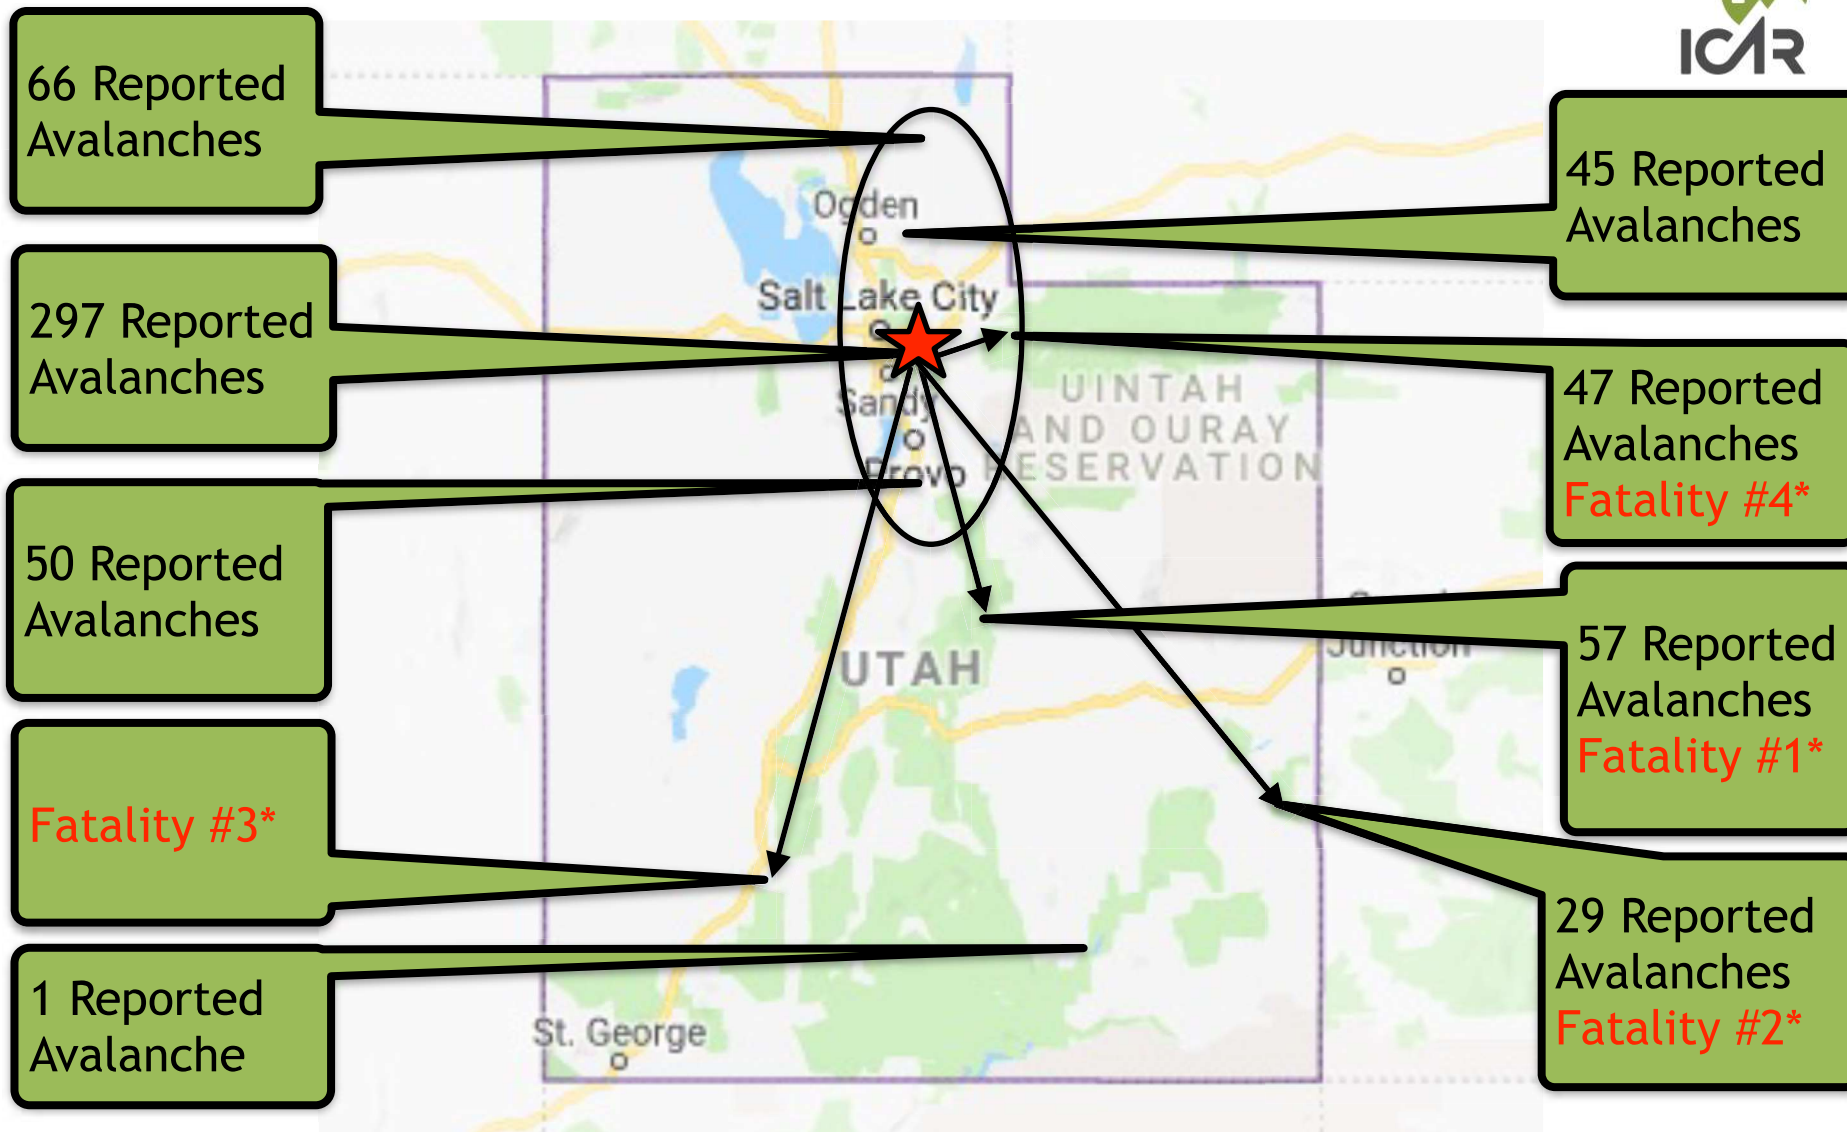

# 2018-19 Season Review

**168% Average  
Snowpack**

**250 Human  
Triggered  
Avalanches**

**23 People  
Caught**

**6 People  
Buried**

**4  
Killed**

Fatality #1  
Electric  
Lake

Fatality #4  
Chalk Creek

Fatality #2  
East Face  
Lureal Peak

Fatality #3  
Circleville  
Mountain

## East Face Laurel Peak 25th January 2019

UAC Full Accident Report:

# Circleville Mountain 7th February 2019

[UAC Full Accident Report:](#)