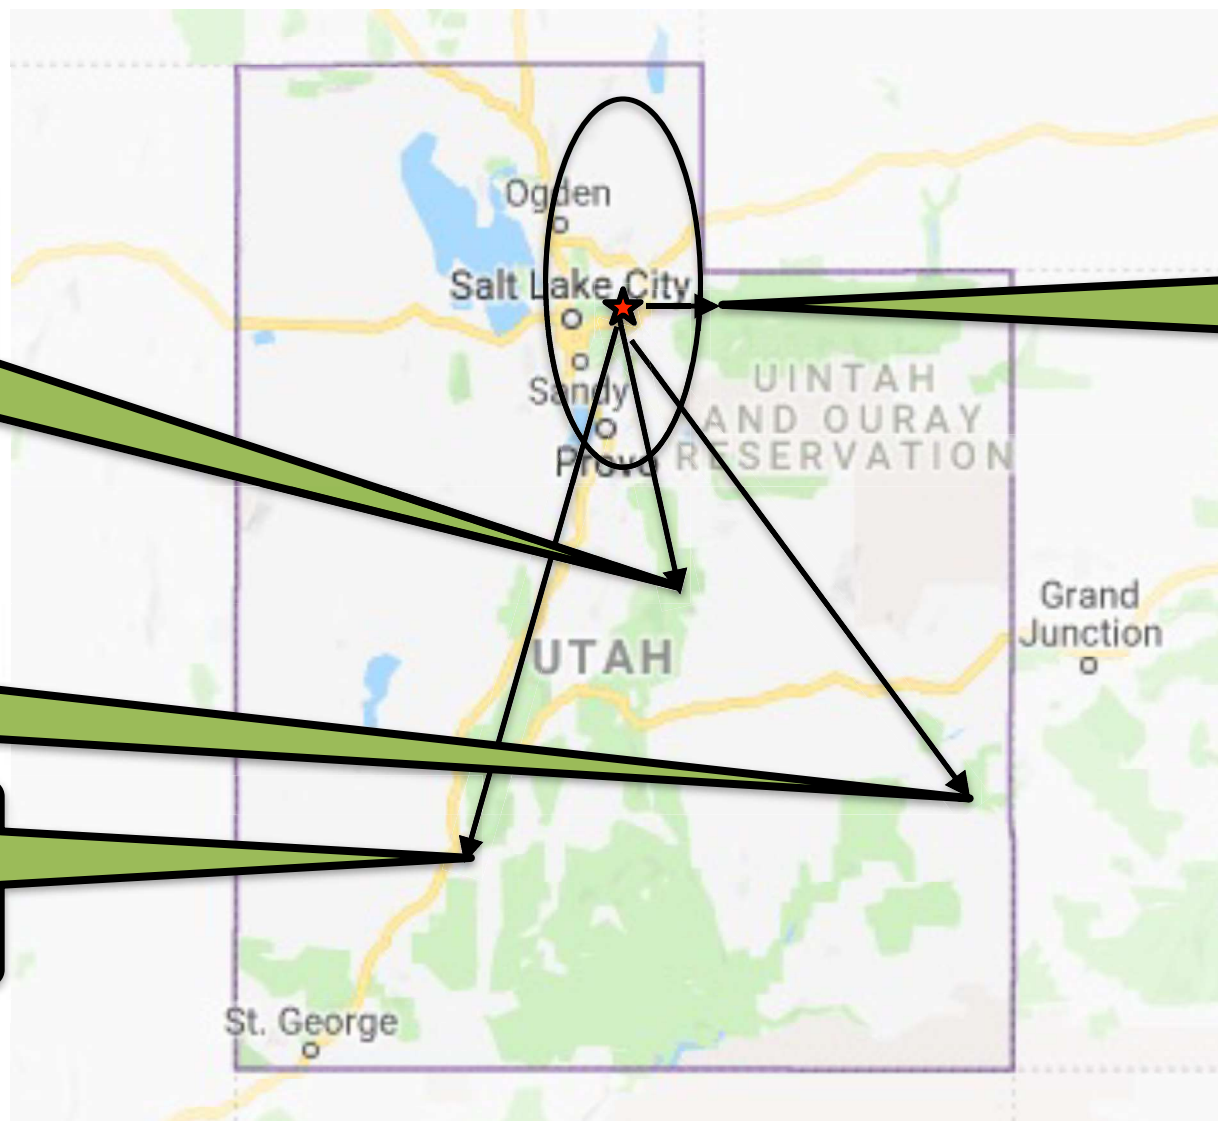

# 2018-19 Season Review

**168% Average  
Snowpack**

**250 Human  
Triggered  
Avalanches**

**23 People  
Caught**

**6 People  
Buried**

**4  
Killed**

Fatality #1  
Electric  
Lake

Fatality #4  
Chalk Creek

Fatality #2  
East Face  
Lureal Peak

Fatality #3  
Circleville  
Mountain

## East Face Laurel Peak 25th January 2019

UAC Full Accident Report:

# Circleville Mountain 7th February 2019

[UAC Full Accident Report:](#)