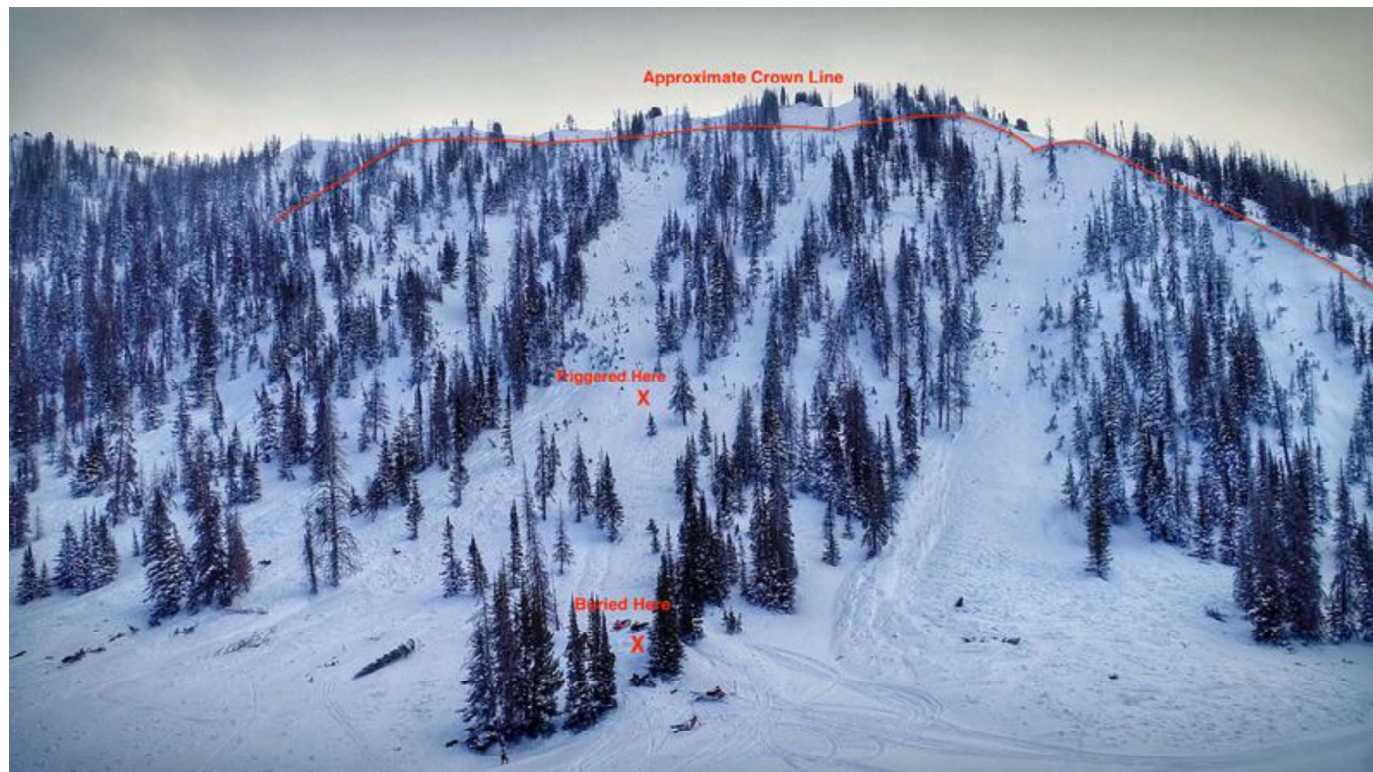

## East Face Laurel Peak 25th January 2019

UAC Full Accident Report:

# Circleville Mountain 7th February 2019

[UAC Full Accident Report:](#)

## Chalk Creek 9th February 2019

[UAC Full Accident Report:](#)

WASATCH BACKCOUNTRY RESCUE

[www.wbrescue.org](http://www.wbrescue.org)

ZAKOPANE | POLAND 2019