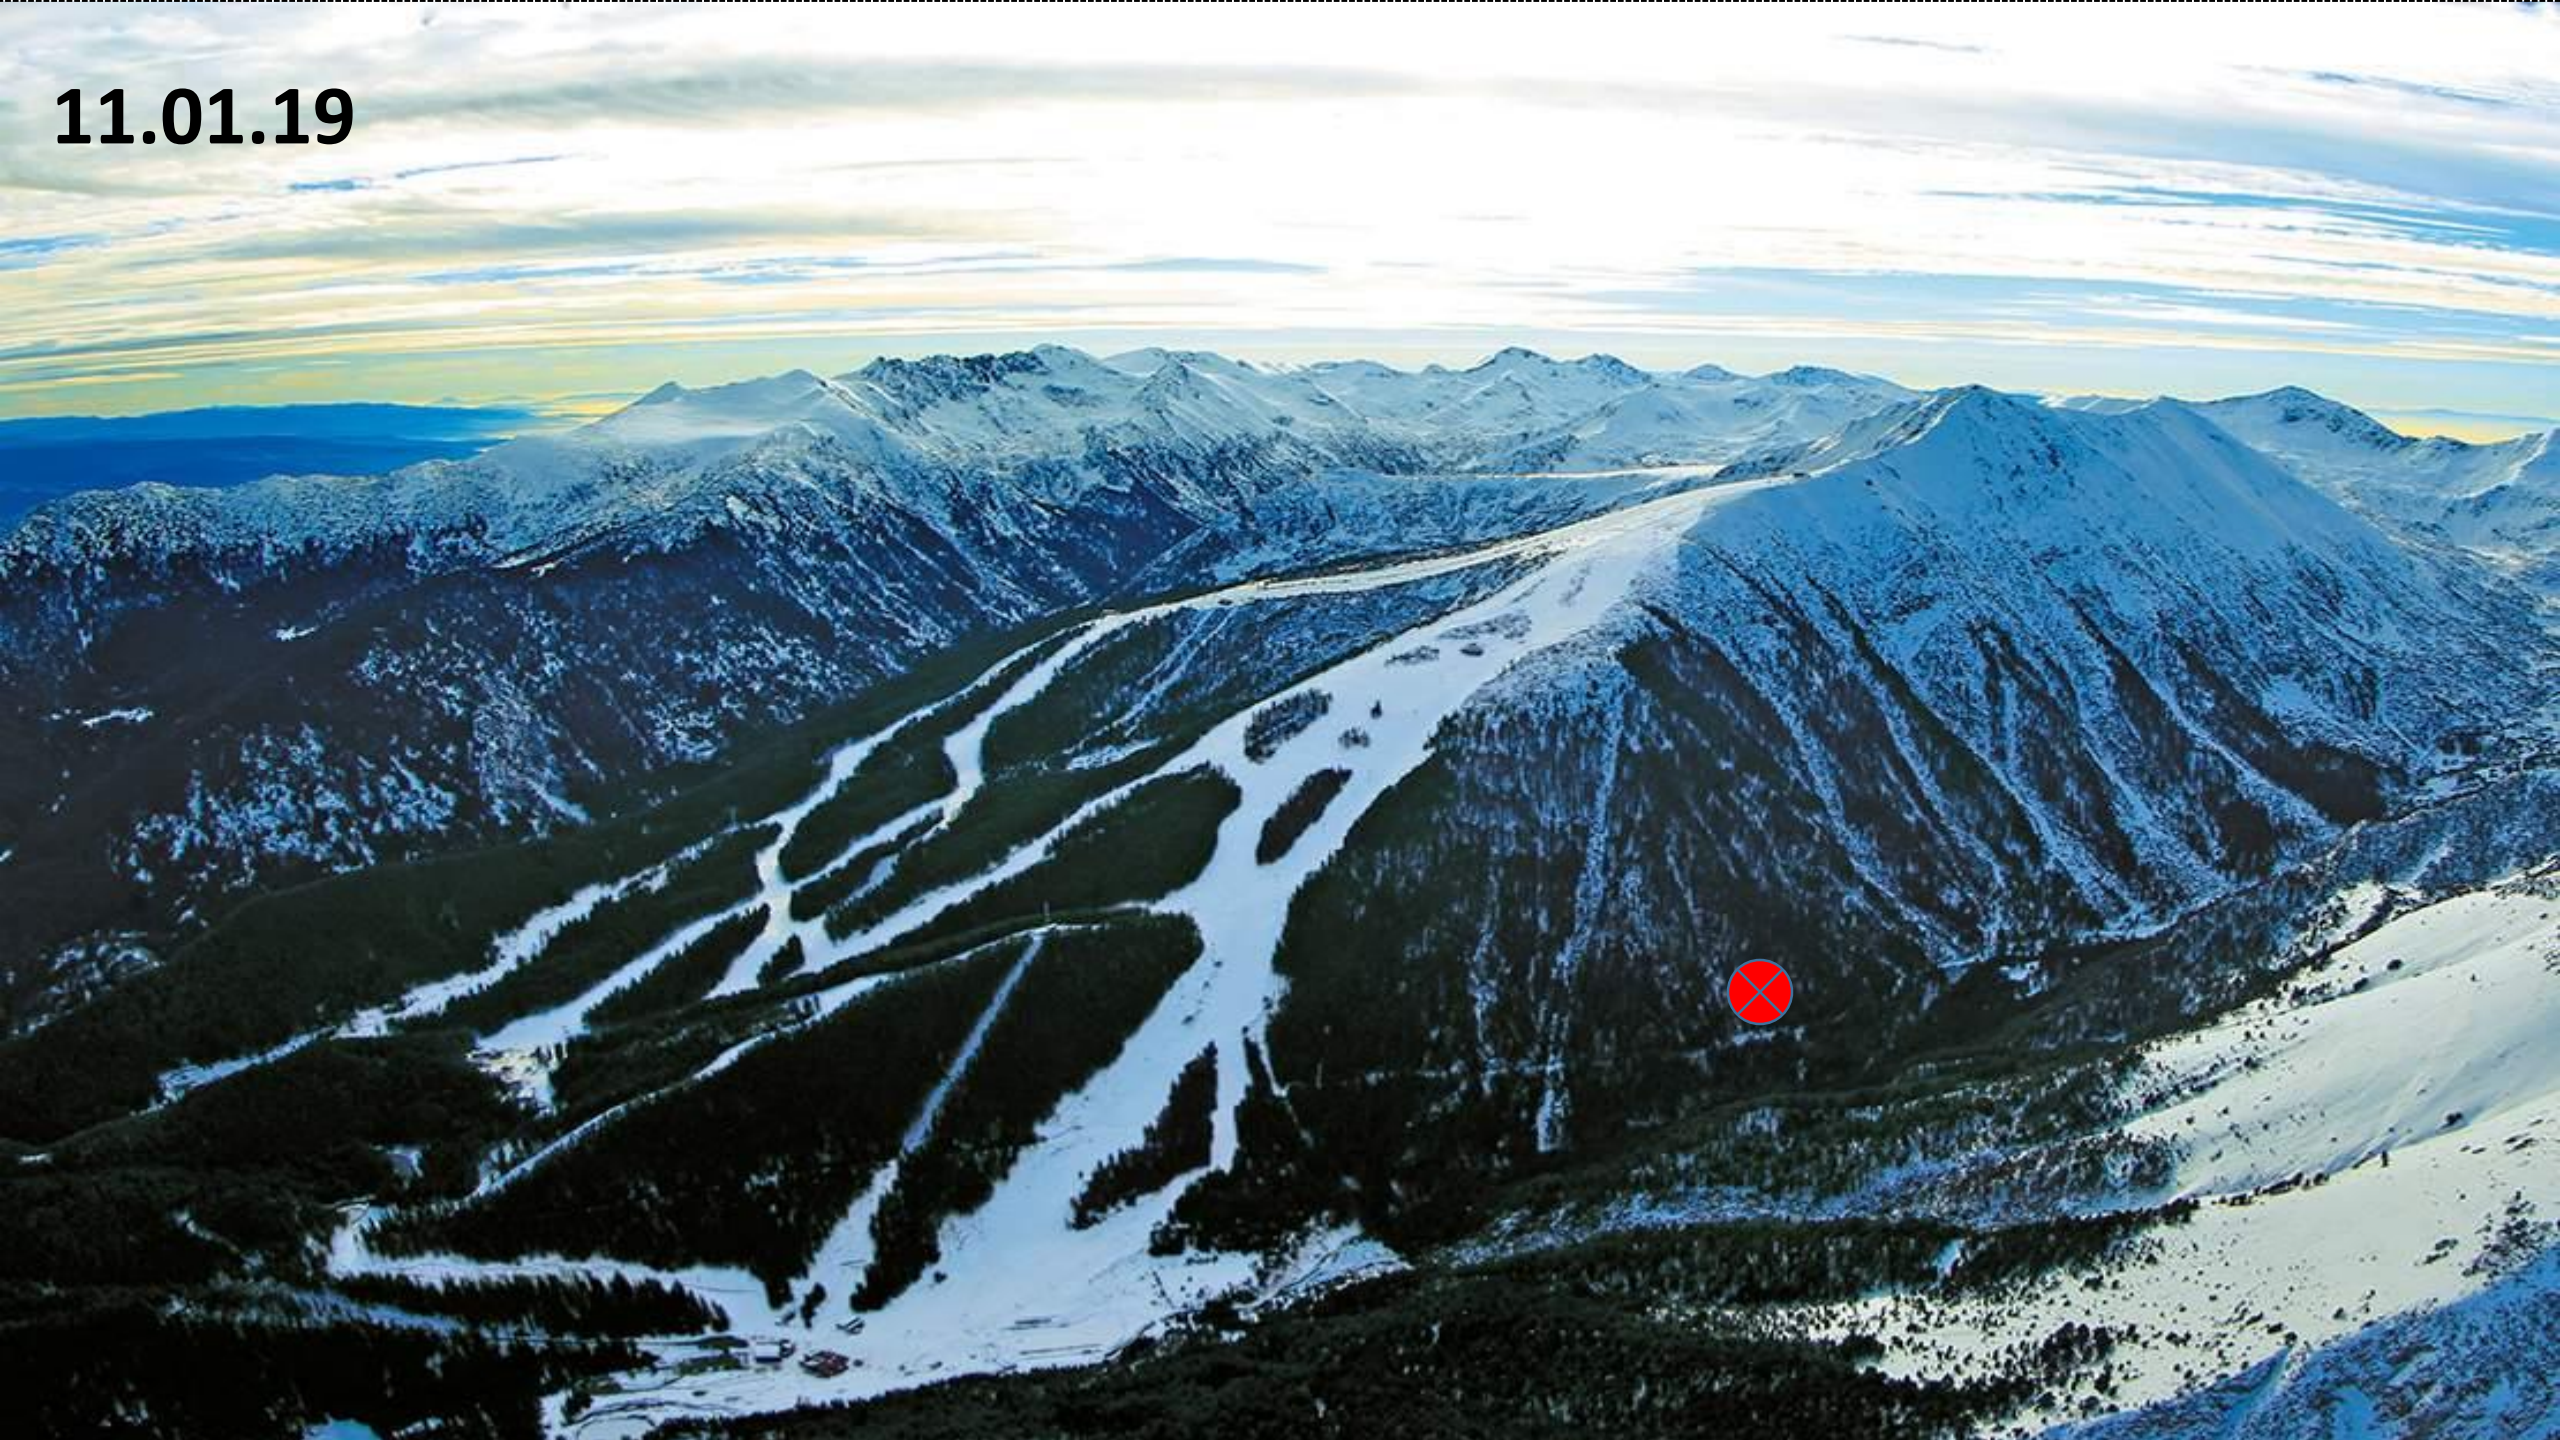

Avalanche accidents in Pirin mountain, BG

17.02.2018

Тошко

Ния

Problems!

- Transport of the rescue dog
- High avalanche danger
- Darkness
- Articles
- Transport of death body

11.01.19

11:28 - Call out for help.

11:44 - Start working with dog.

12:04 - First body found by Avalanche transceiver.

12:38 - Second body found by probe.

13:22 - End of rescue operation.

0-02-05-b82cc6483f600a63b42f80524cec80a7f470c073439cd892154c4199b477f053_48a97151.mp4