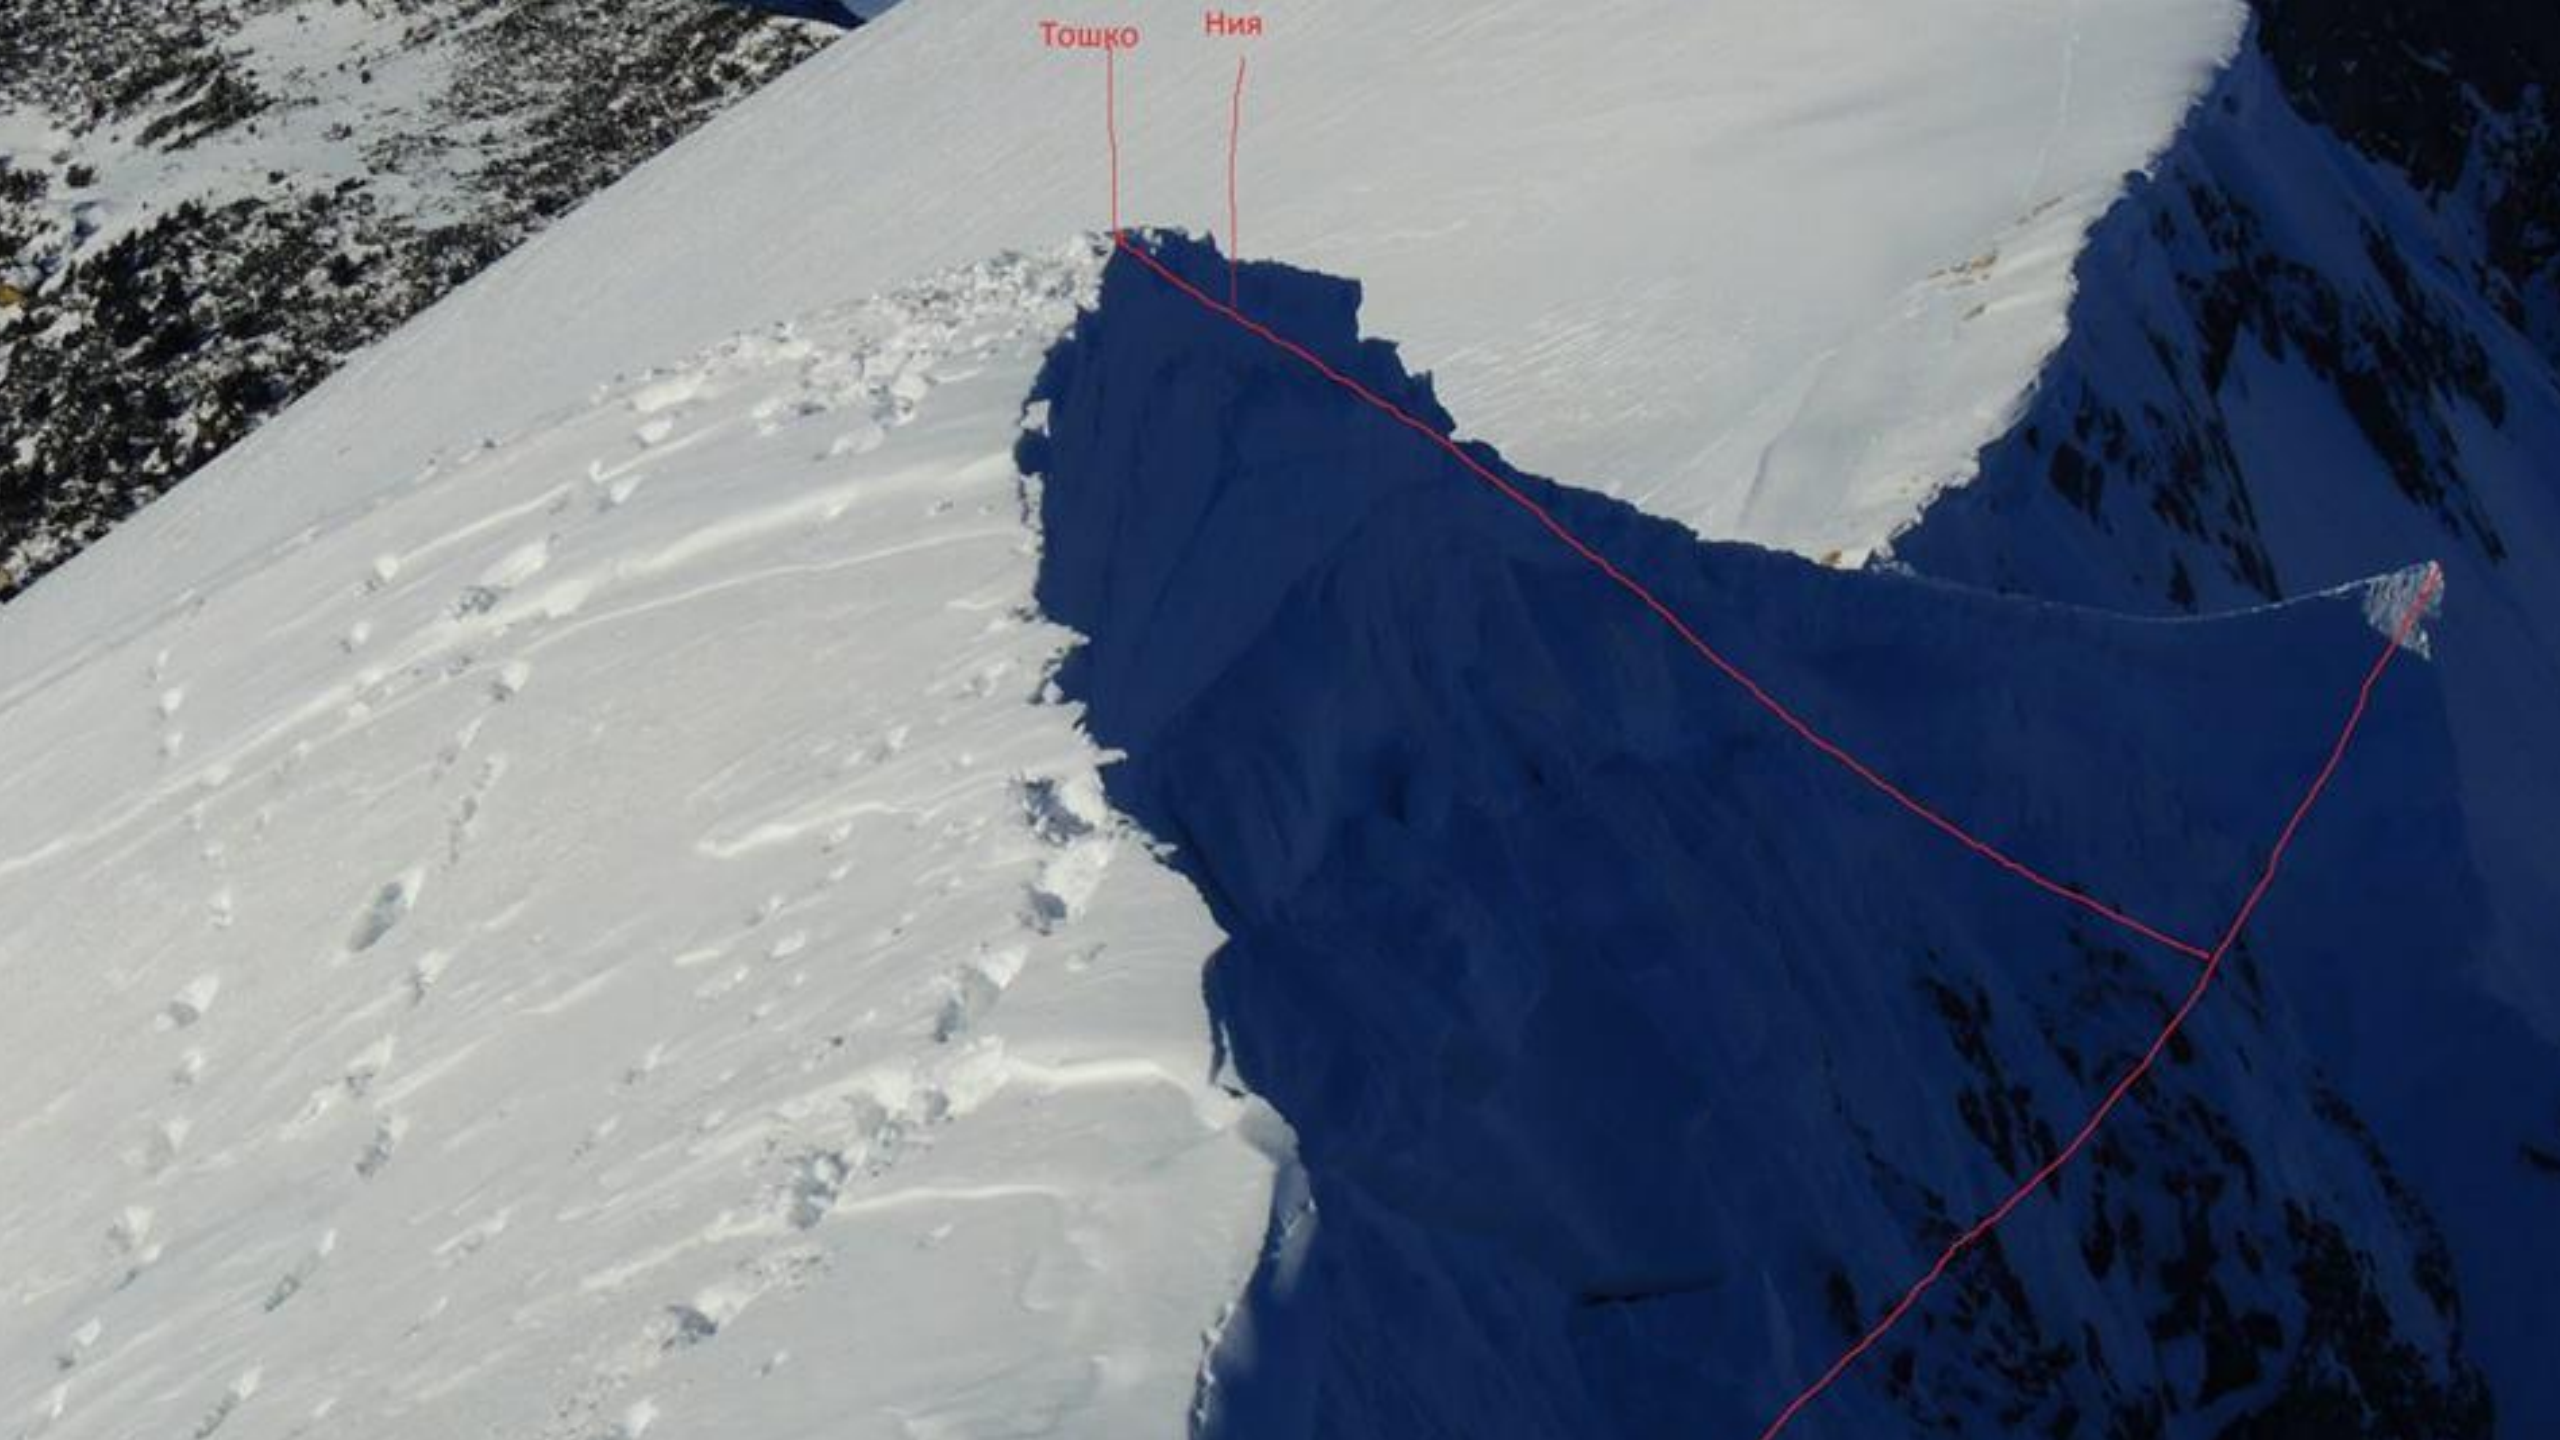

Avalanche accidents in Pirin mountain, BG

17.02.2018

Тошко

Ния

Problems!

- Transport of the rescue dog
- High avalanche danger
- Darkness
- Articles
- Transport of death body

11.01.19

11:28 - Call out for help.

11:44 - Start working with dog.

12:04 - First body found by Avalanche transceiver.

12:38 - Second body found by probe.

13:22 - End of rescue operation.

0-02-05-b82cc6483f600a63b42f80524cec80a7f470c073439cd892154c4199b477f053_48a97151.mp4