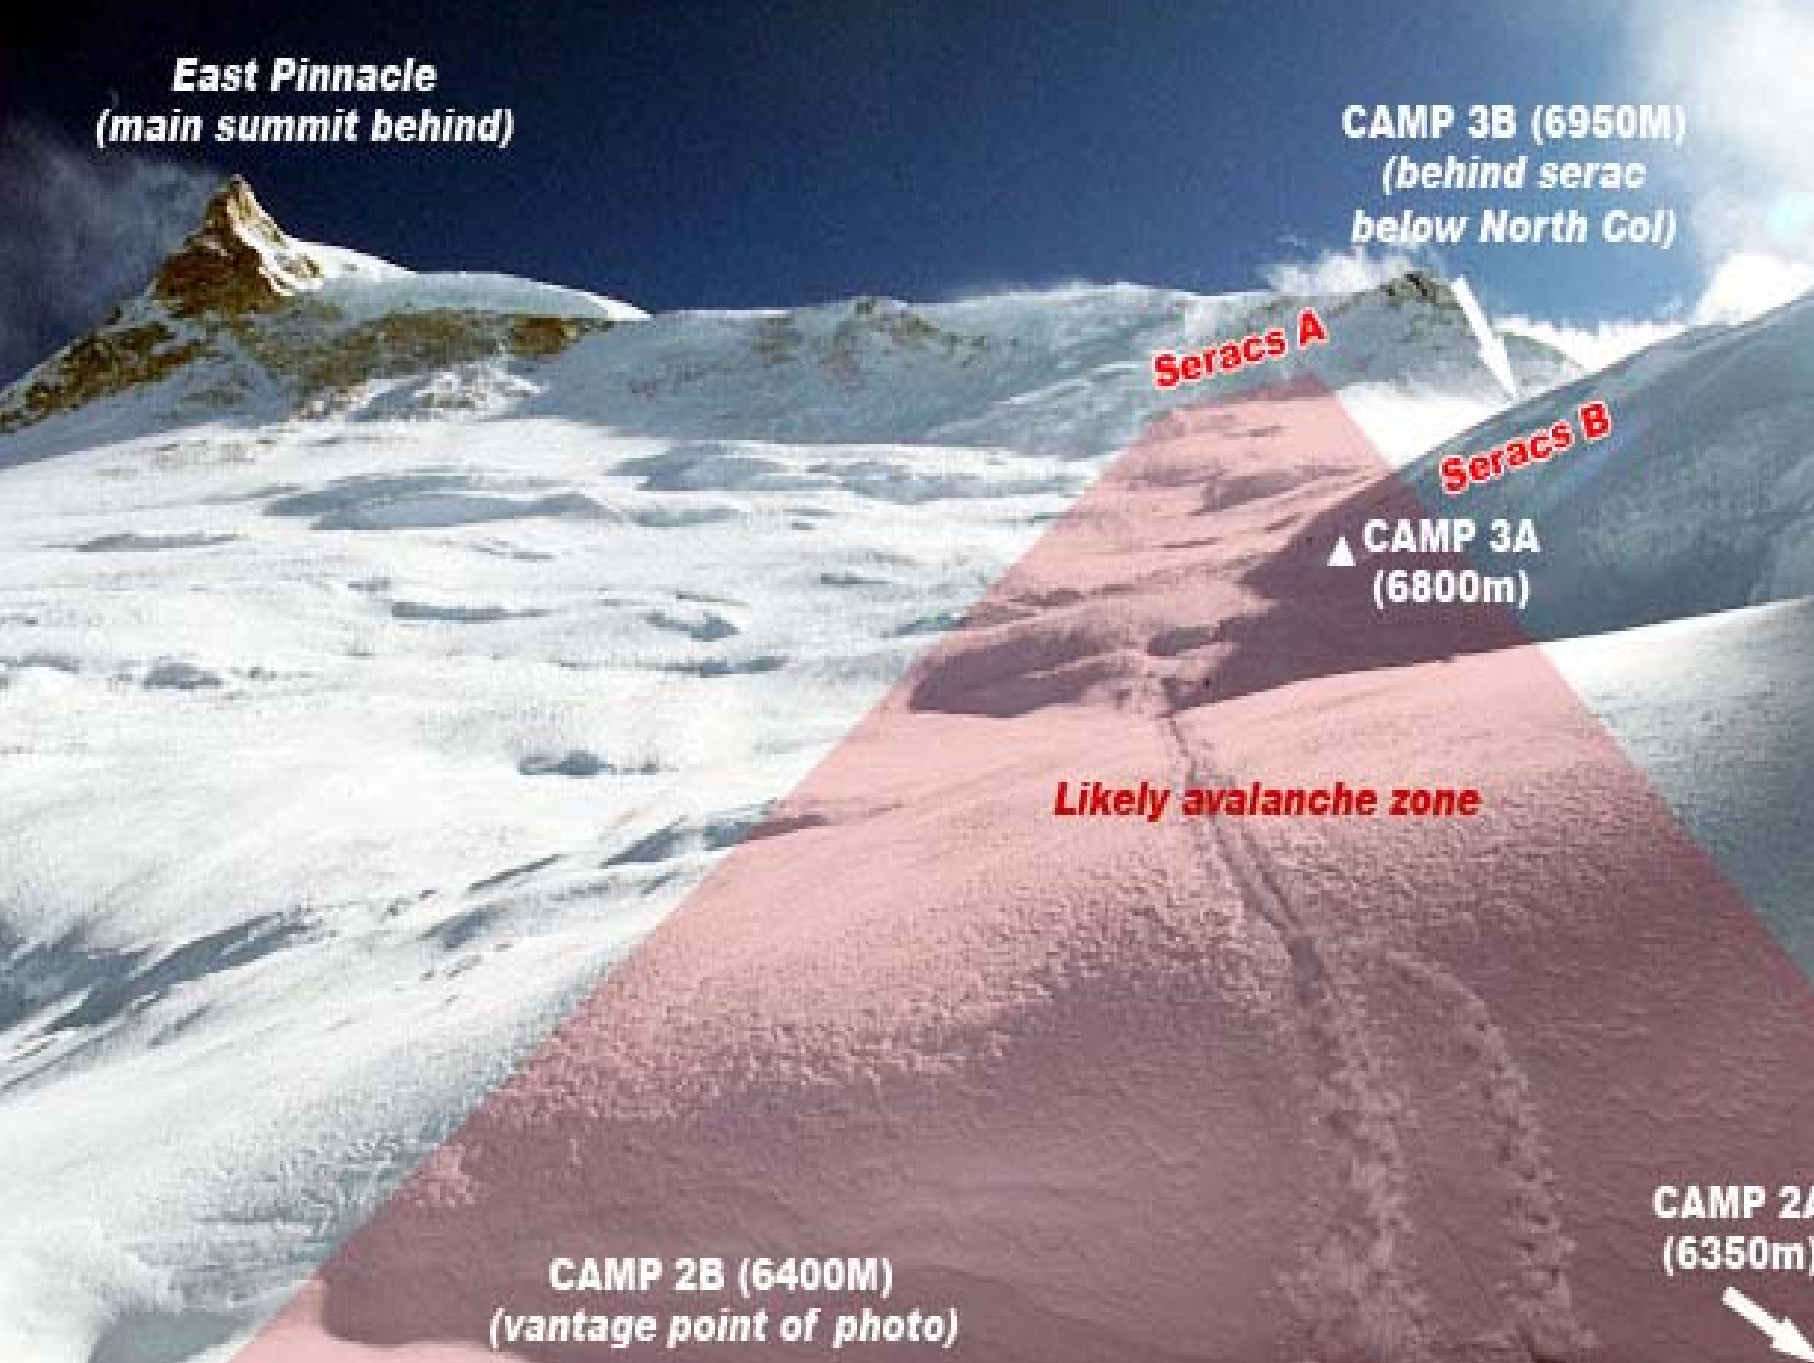

Start of Avalanche

Camp 3

East Pinnacle
(main summit behind)

CAMP 3B (6950M)
(behind serac below North Col)

Seracs A

Seracs B

▲ **CAMP 3A**
(6800m)

Likely avalanche zone

CAMP 2B (6400M)
(vantage point of photo)

CAMP 2A
(6350m)

Manaslu Mt

Start of Avalanche

Camp 3

Simrik Air

Manaslu avalanche resumes

- 29 people were in the mountain when the avalanche swept them away
- eight bodies and 10 injured people have been flown to the Kathmandu
- three people were still missing.
- there are eight people with minor injuries